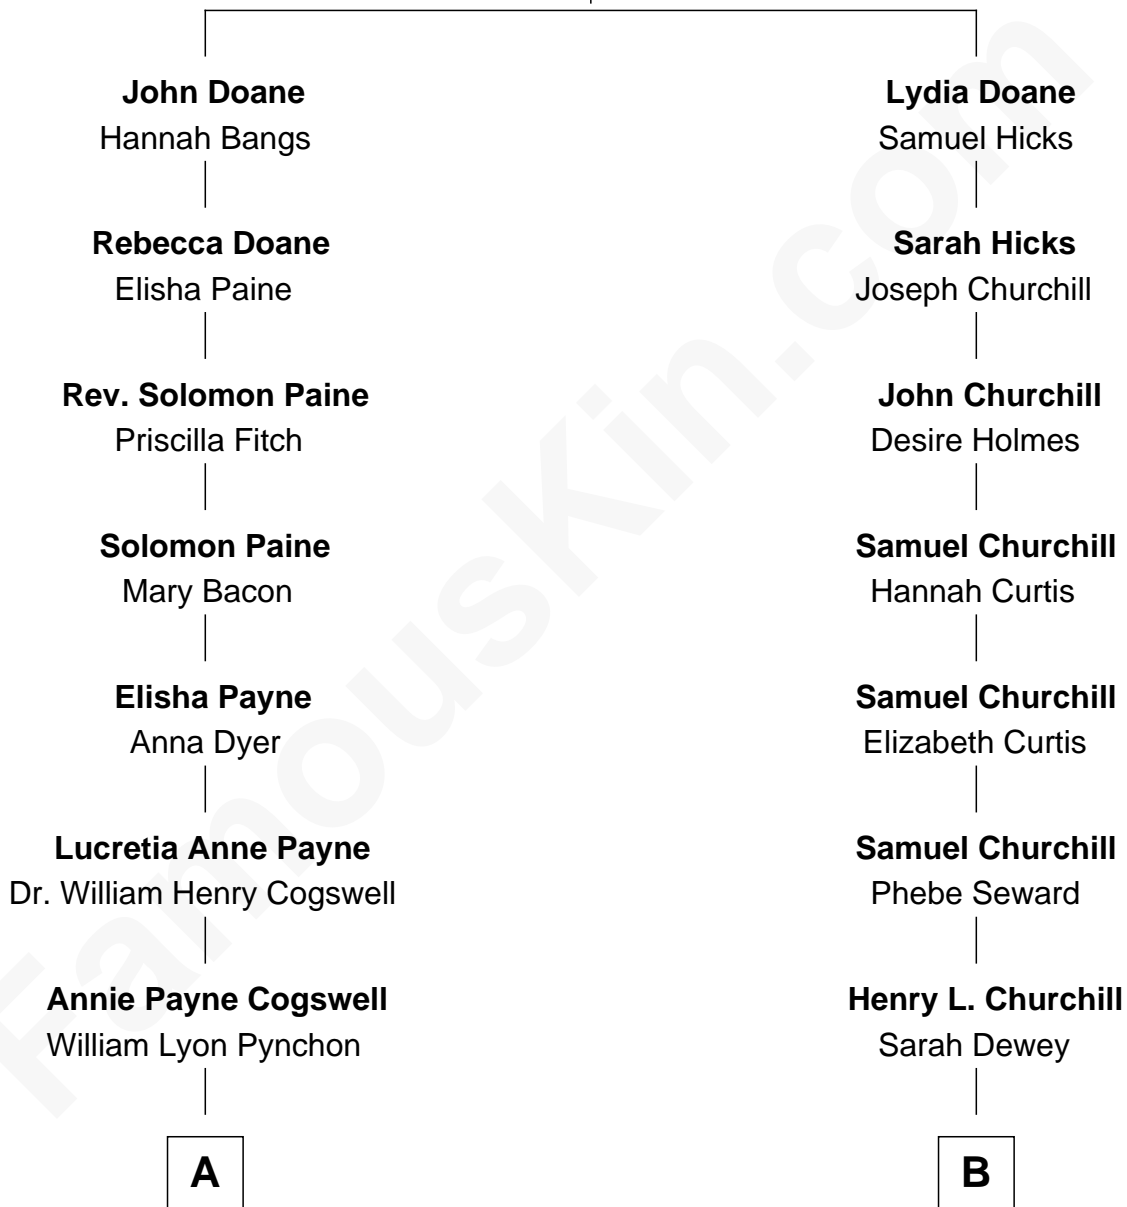

FamousKin.com Relationship Chart of

Thomas Pynchon

American Novelist

9th cousin of

Humphrey Bogart

Movie Actor

John Doane

Ann - - - - -

A

William Henry Chichele Pynchon

Carrie Susan Moyses

Thomas Ruggles Pynchon

Catherine Frances Bennett

Thomas Pynchon

Novelist

B