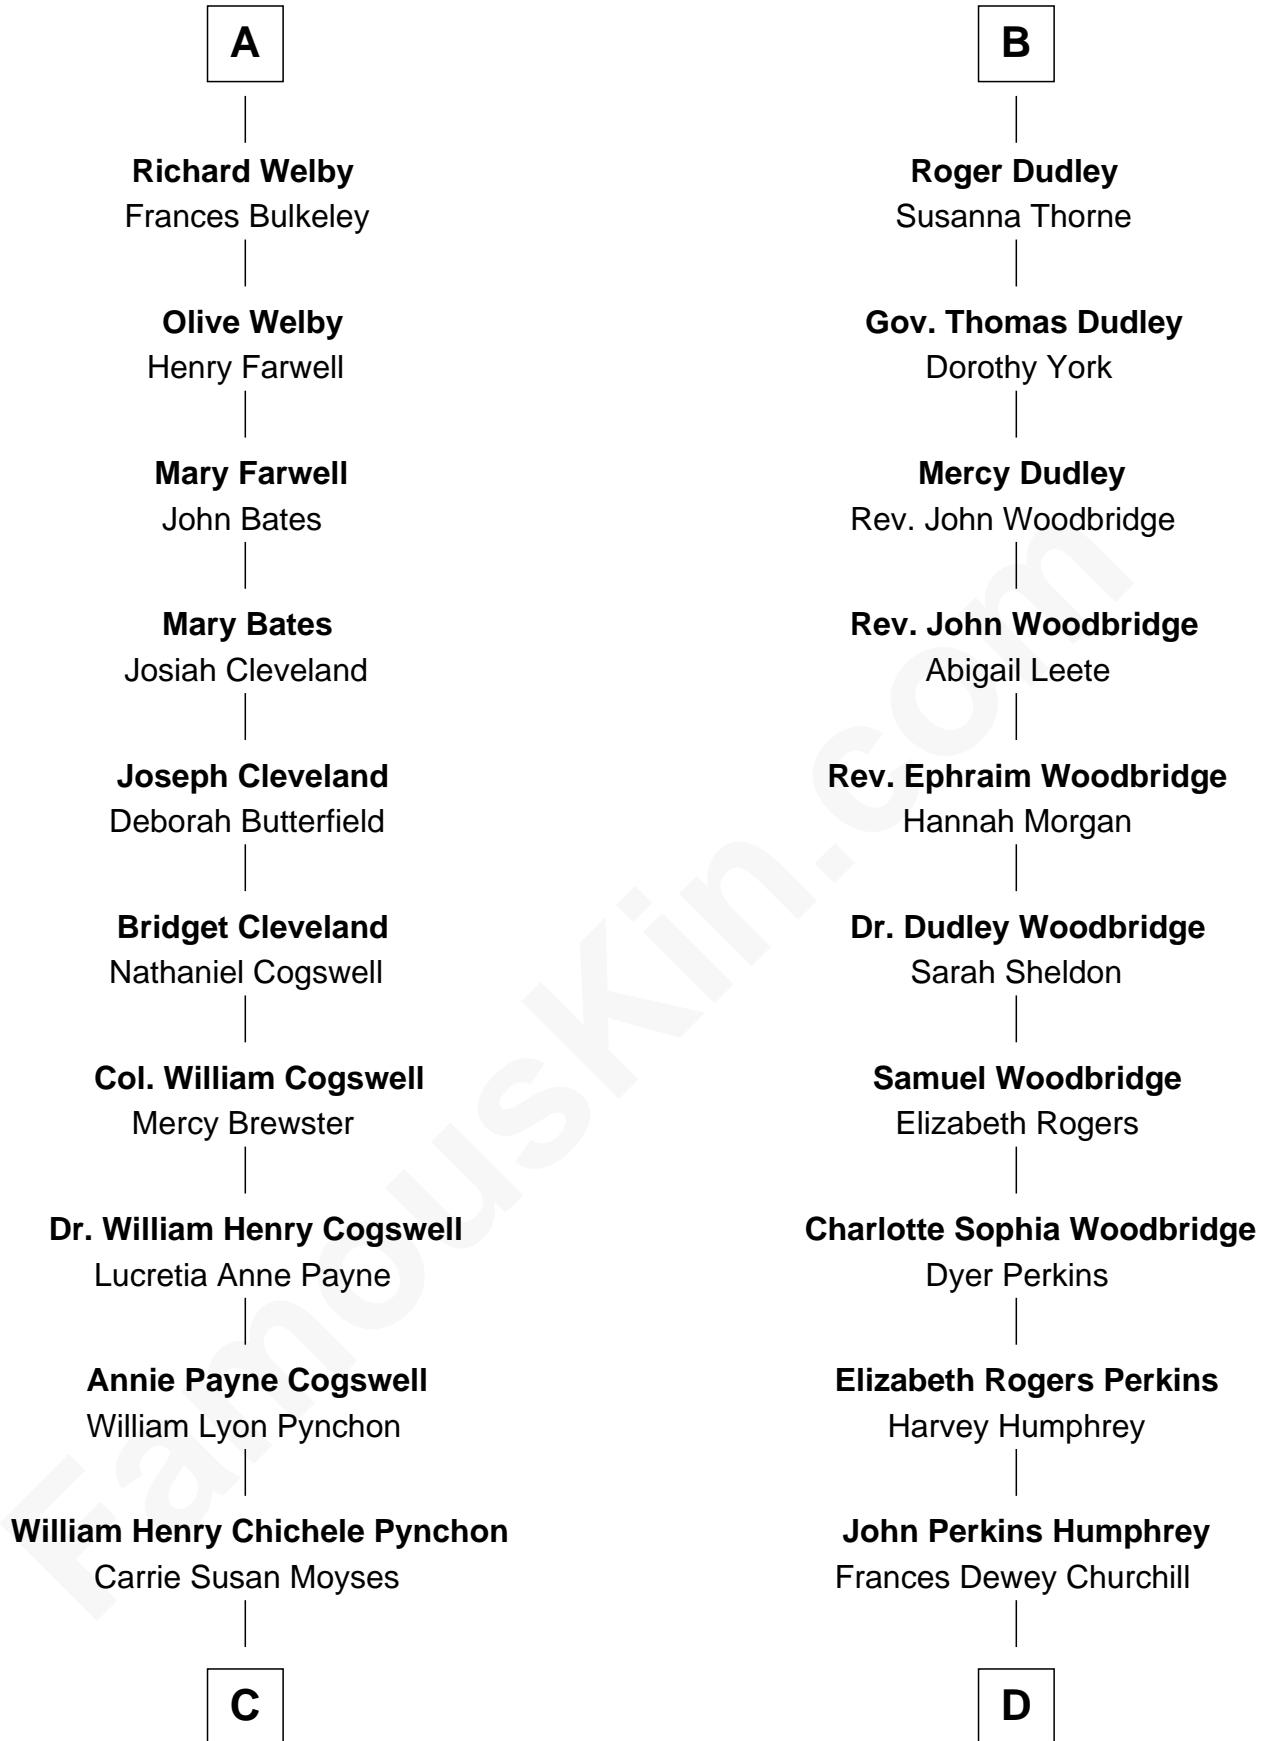

Sir Robert Tyrwhit

Maud Talboys

Katharine Tyrwhit

Sir Richard Thimbleby

Elizabeth Thimbleby

Thomas Welby

A

Alice le Despenser

Cecily Willoughby

Sir John Sutton

Cecily Grey

Sir Henry Dudley

- - - - - Ashton

Probable

B

FamousKin.com