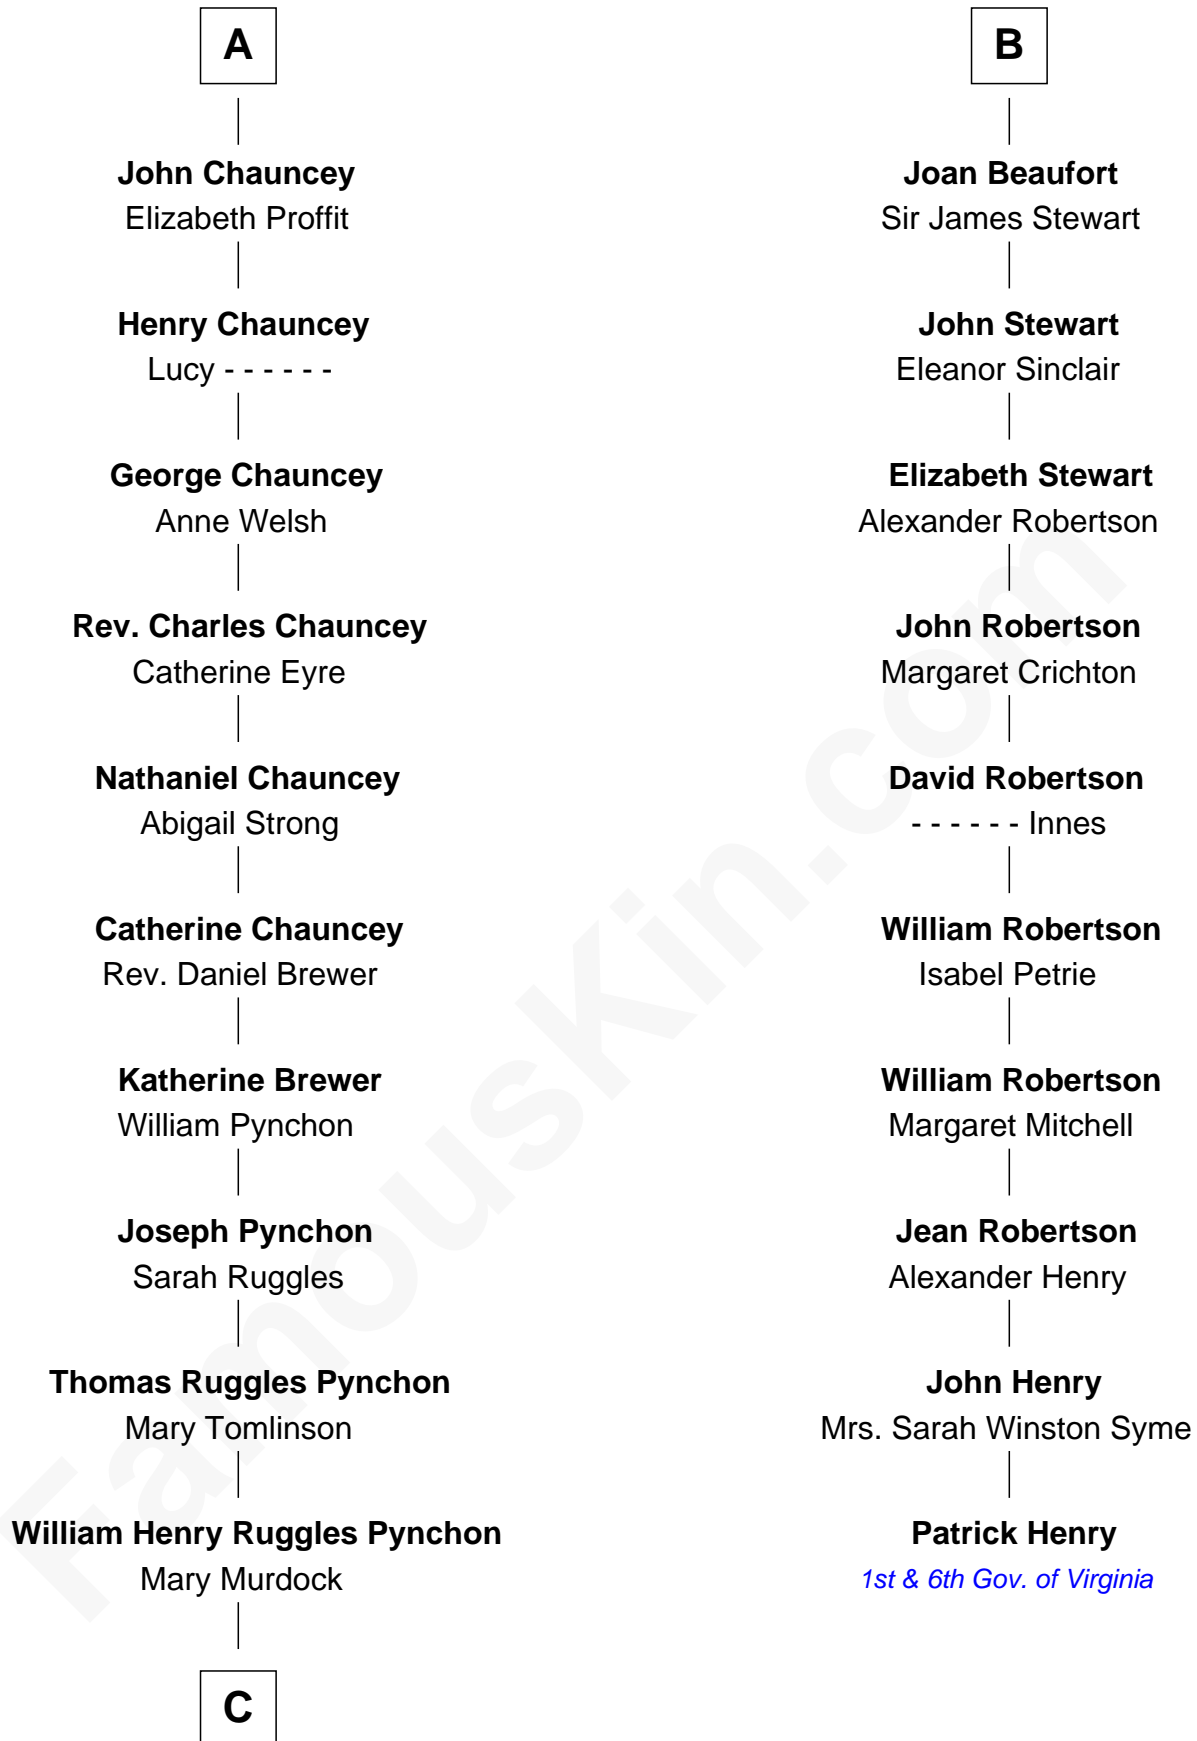

FamousKin.com
Relationship Chart of
Thomas Pynchon
American Novelist

16th cousin 4 times removed of

Patrick Henry
1st and 6th Governor of Virginia

C

—
William Lyon Pynchon

Annie Payne Cogswell

—
William Henry Chichele Pynchon

Carrie Susan Moyses

—
Thomas Ruggles Pynchon

Catherine Frances Bennett

—
Thomas Pynchon

Novelist

FamousKin.com