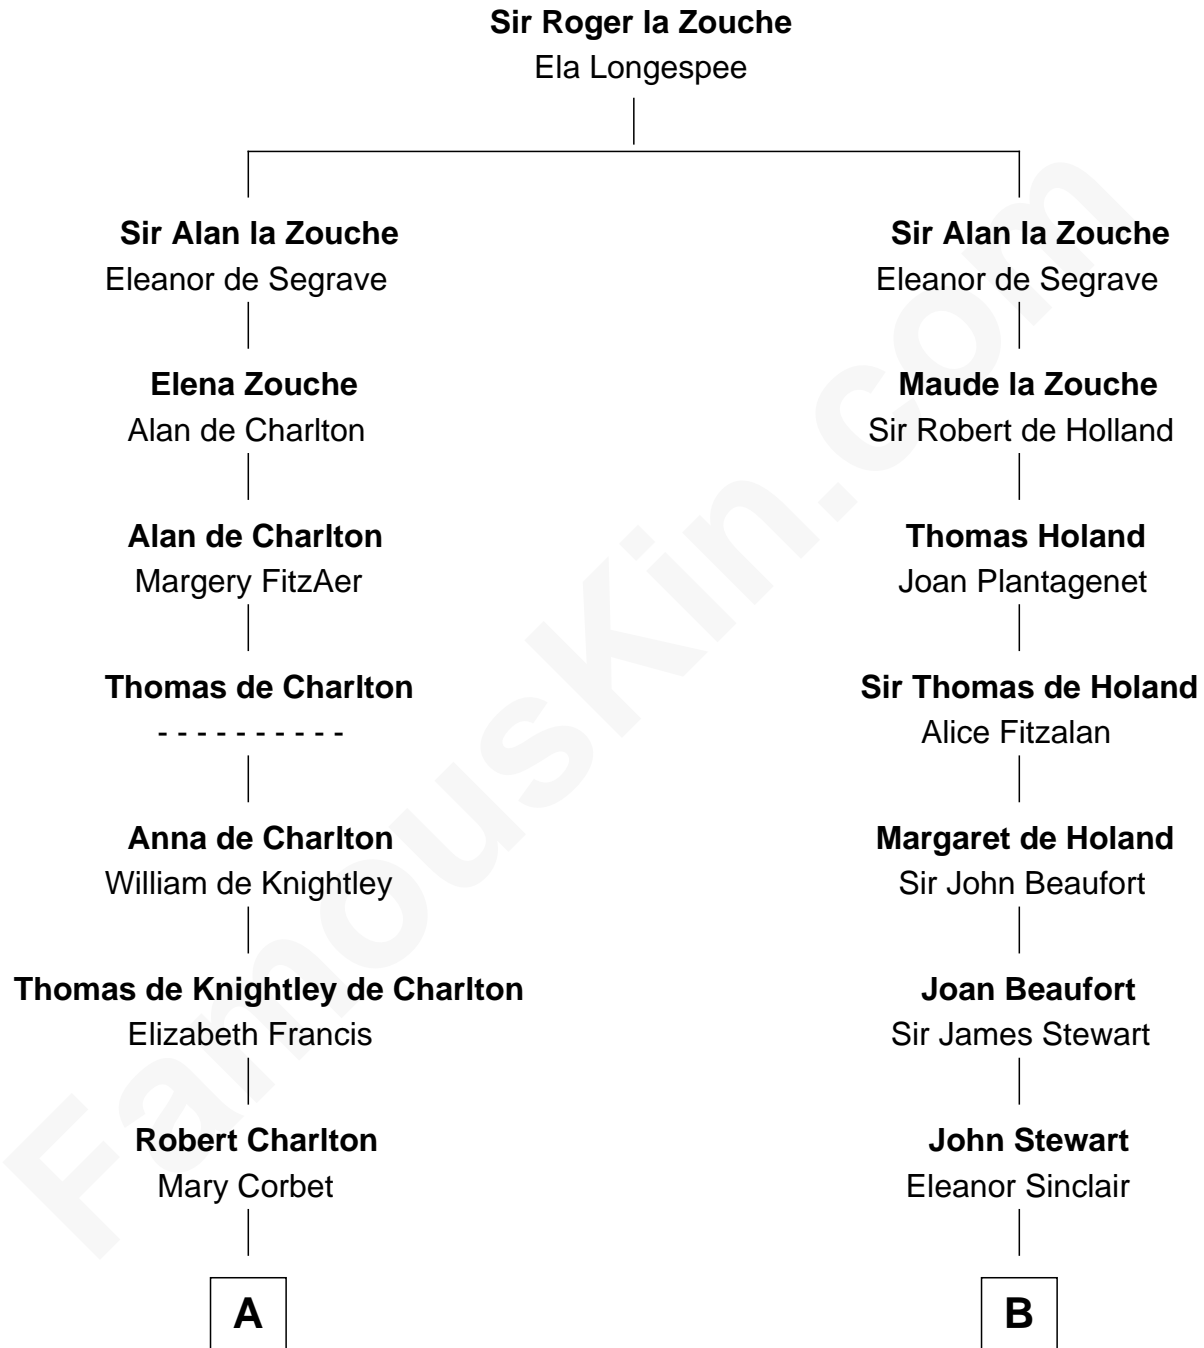

FamousKin.com
Relationship Chart of
Thomas Pynchon
American Novelist

14th cousin 7 times removed of
Patrick Henry
1st and 6th Governor of Virginia

C

William Henry Ruggles Pynchon

Mary Murdock

William Lyon Pynchon