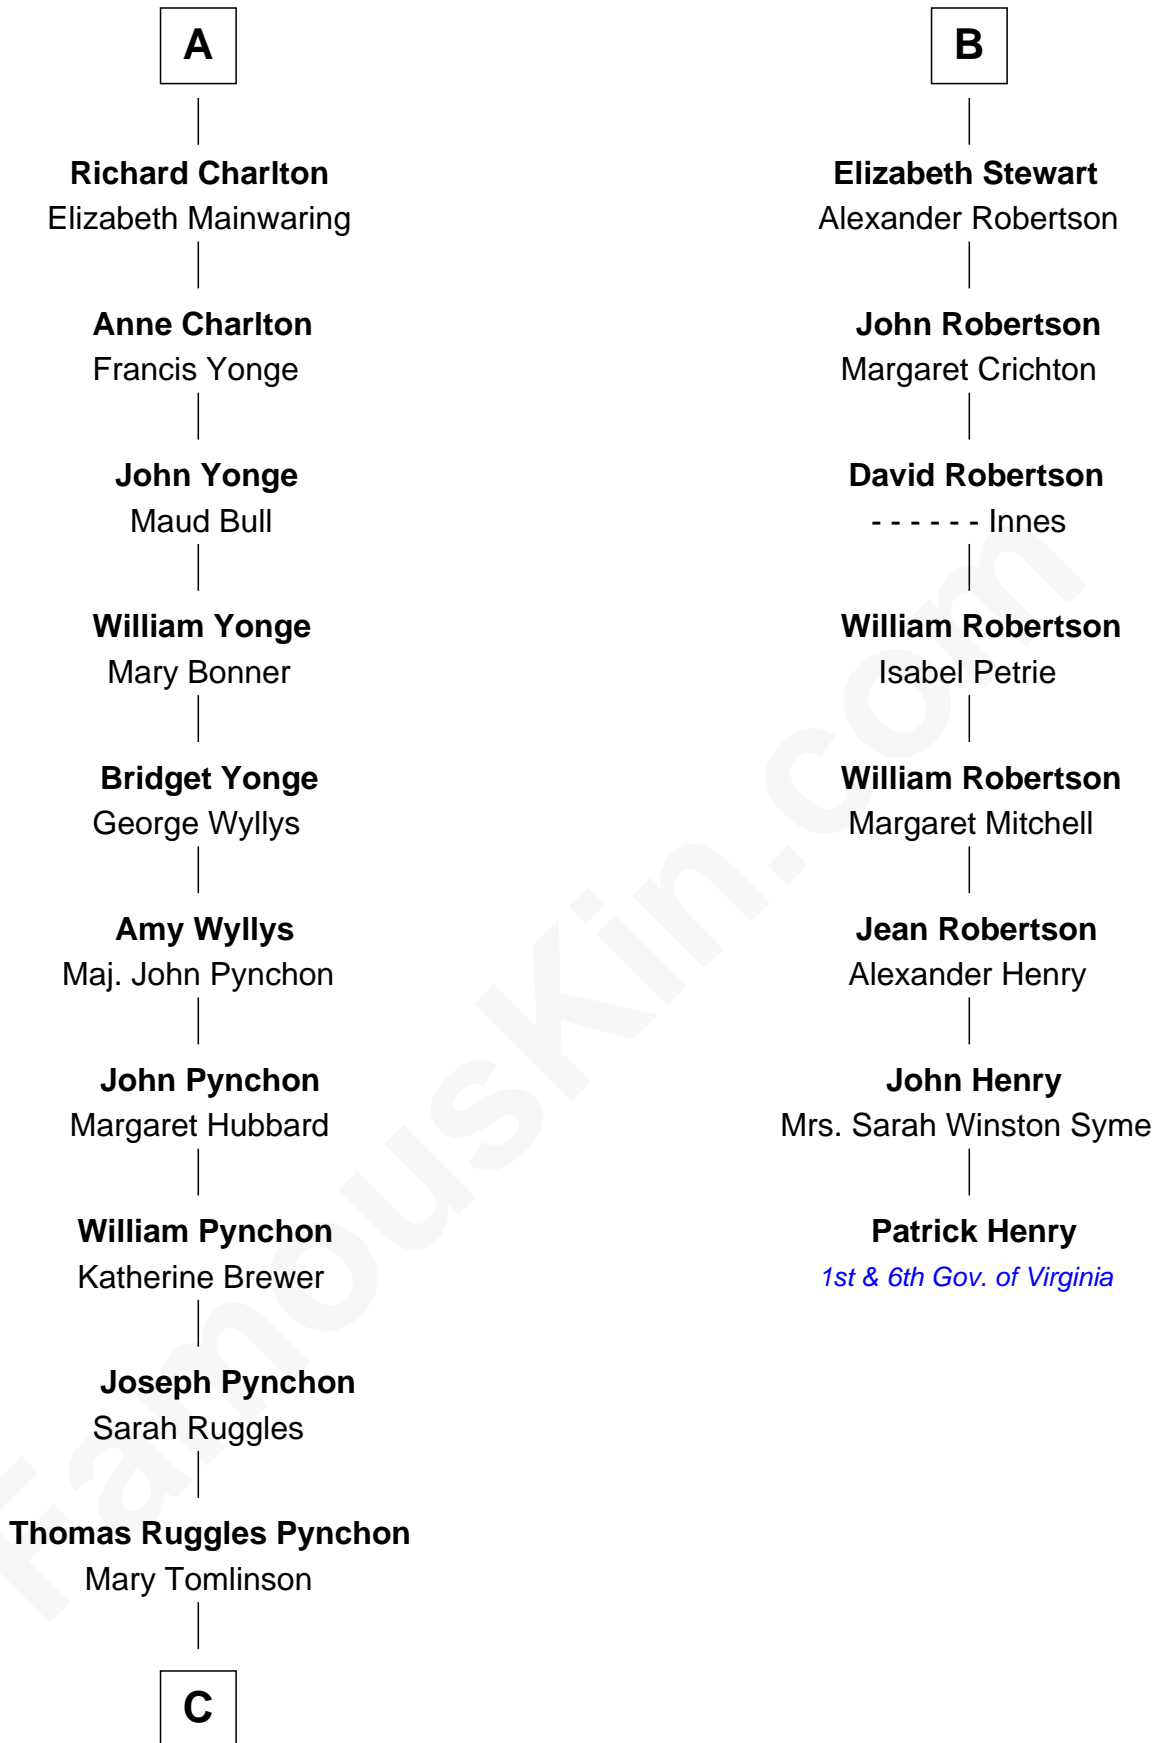

FamousKin.com
Relationship Chart of
Thomas Pynchon
American Novelist

14th cousin 7 times removed of
Patrick Henry
1st and 6th Governor of Virginia

C

William Henry Ruggles Pynchon

Mary Murdock

William Lyon Pynchon

Annie Payne Cogswell

William Henry Chichele Pynchon

Carrie Susan Moyses

Thomas Ruggles Pynchon

Catherine Frances Bennett

Thomas Pynchon

Novelist

FamousKin.com