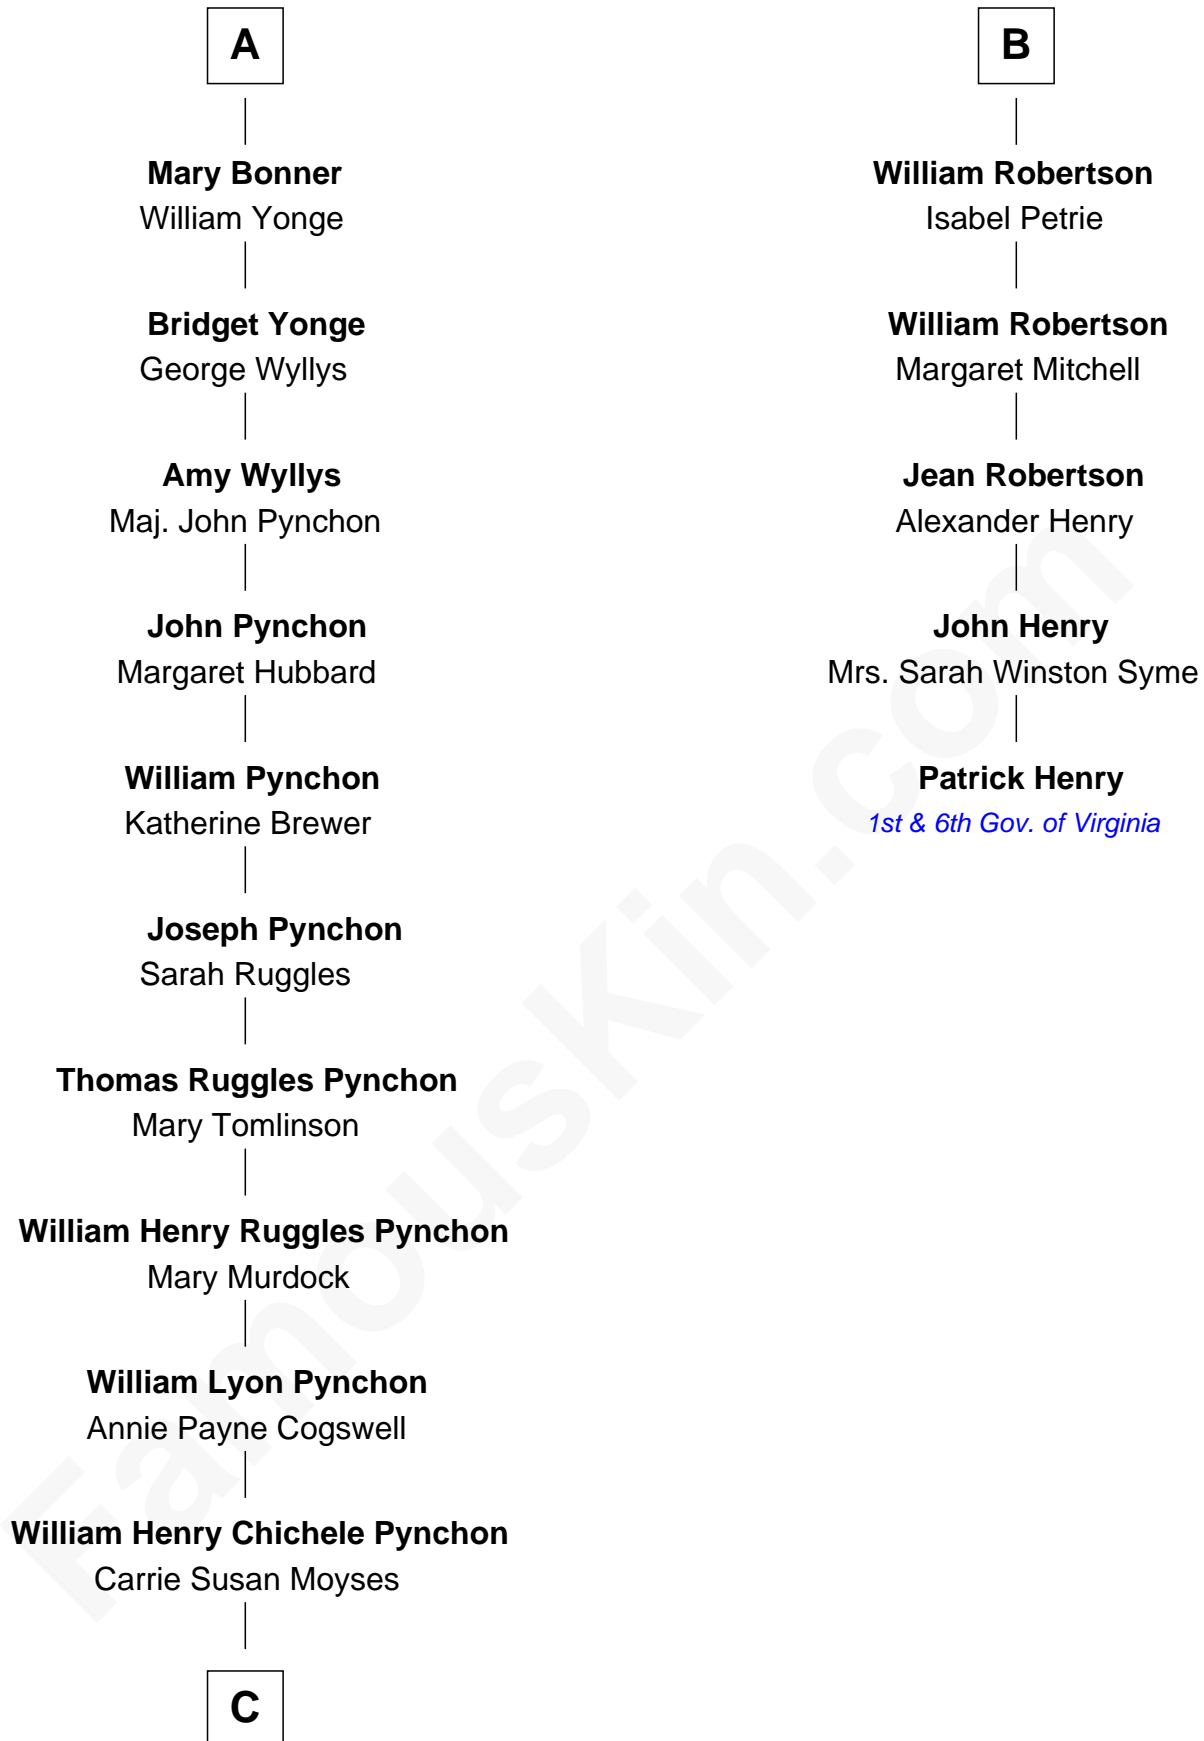

## Relationship Chart of

### Thomas Pynchon

American Novelist

11th cousin 7 times removed of

**Patrick Henry**  
1st and 6th Governor of Virginia

**C**

**Thomas Ruggles Pynchon**  
Catherine Frances Bennett

**Thomas Pynchon**  
*Novelist*