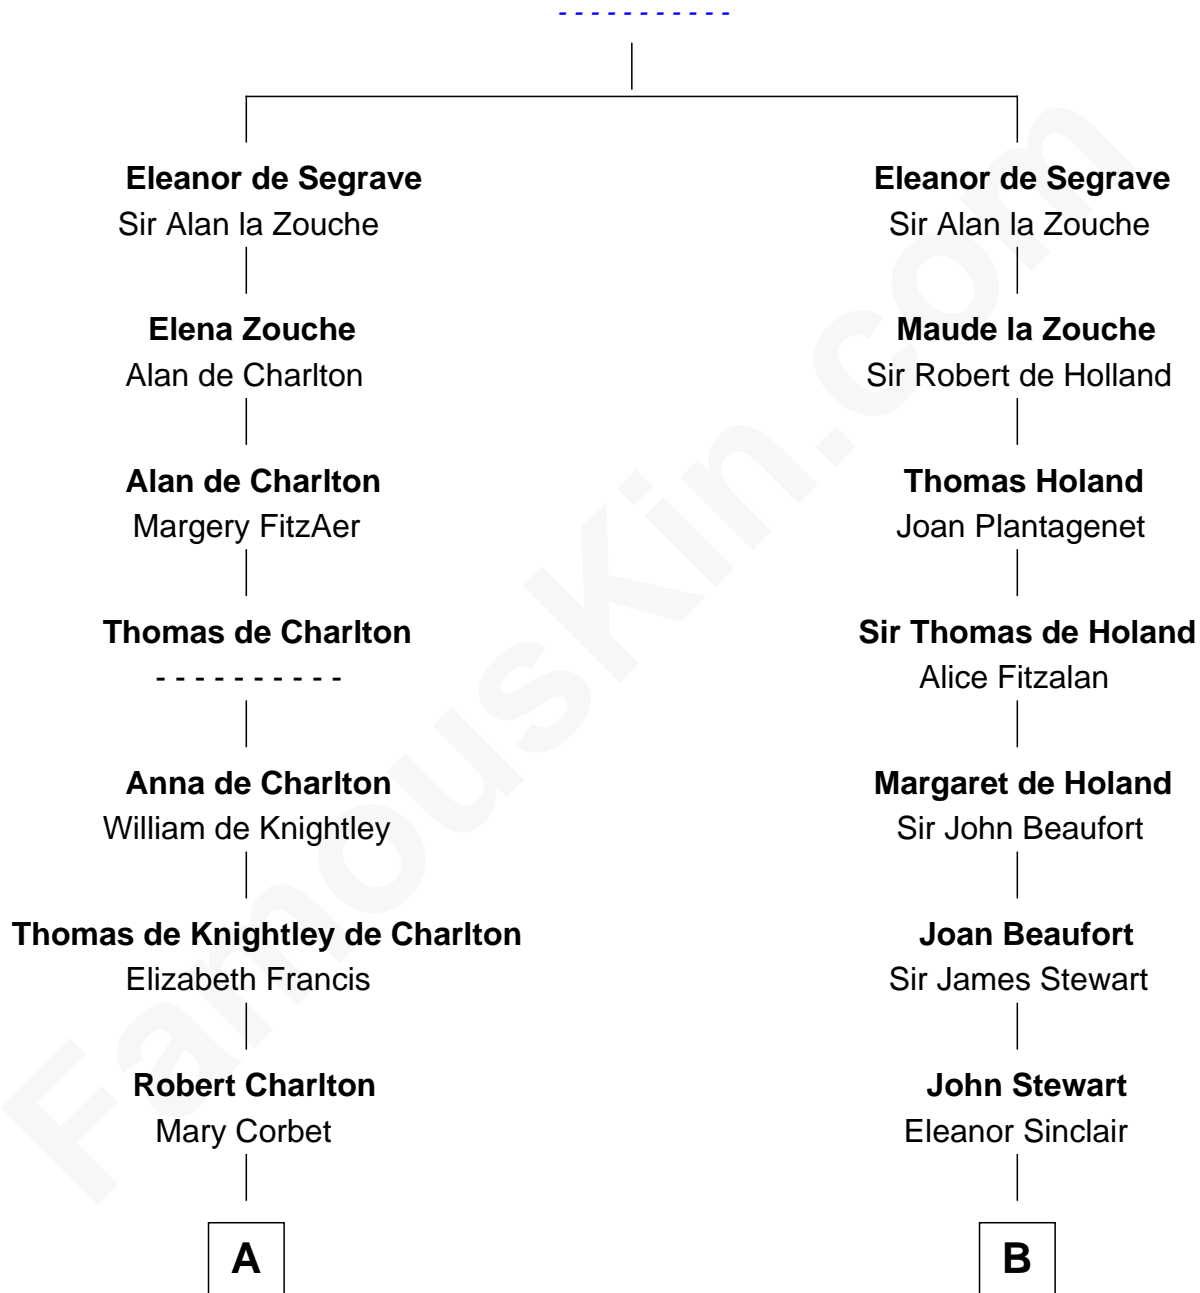

**FamousKin.com**  
**Relationship Chart of**  
**Thomas Pynchon**  
*American Novelist*

**14th cousin 7 times removed of**  
**Patrick Henry**  
*1st and 6th Governor of Virginia*

**Nicholas de Segrave**

**C**

William Henry Ruggles Pynchon

Mary Murdock

William Lyon Pynchon

Annie Payne Cogswell

William Henry Chichele Pynchon

Carrie Susan Moyses

Thomas Ruggles Pynchon