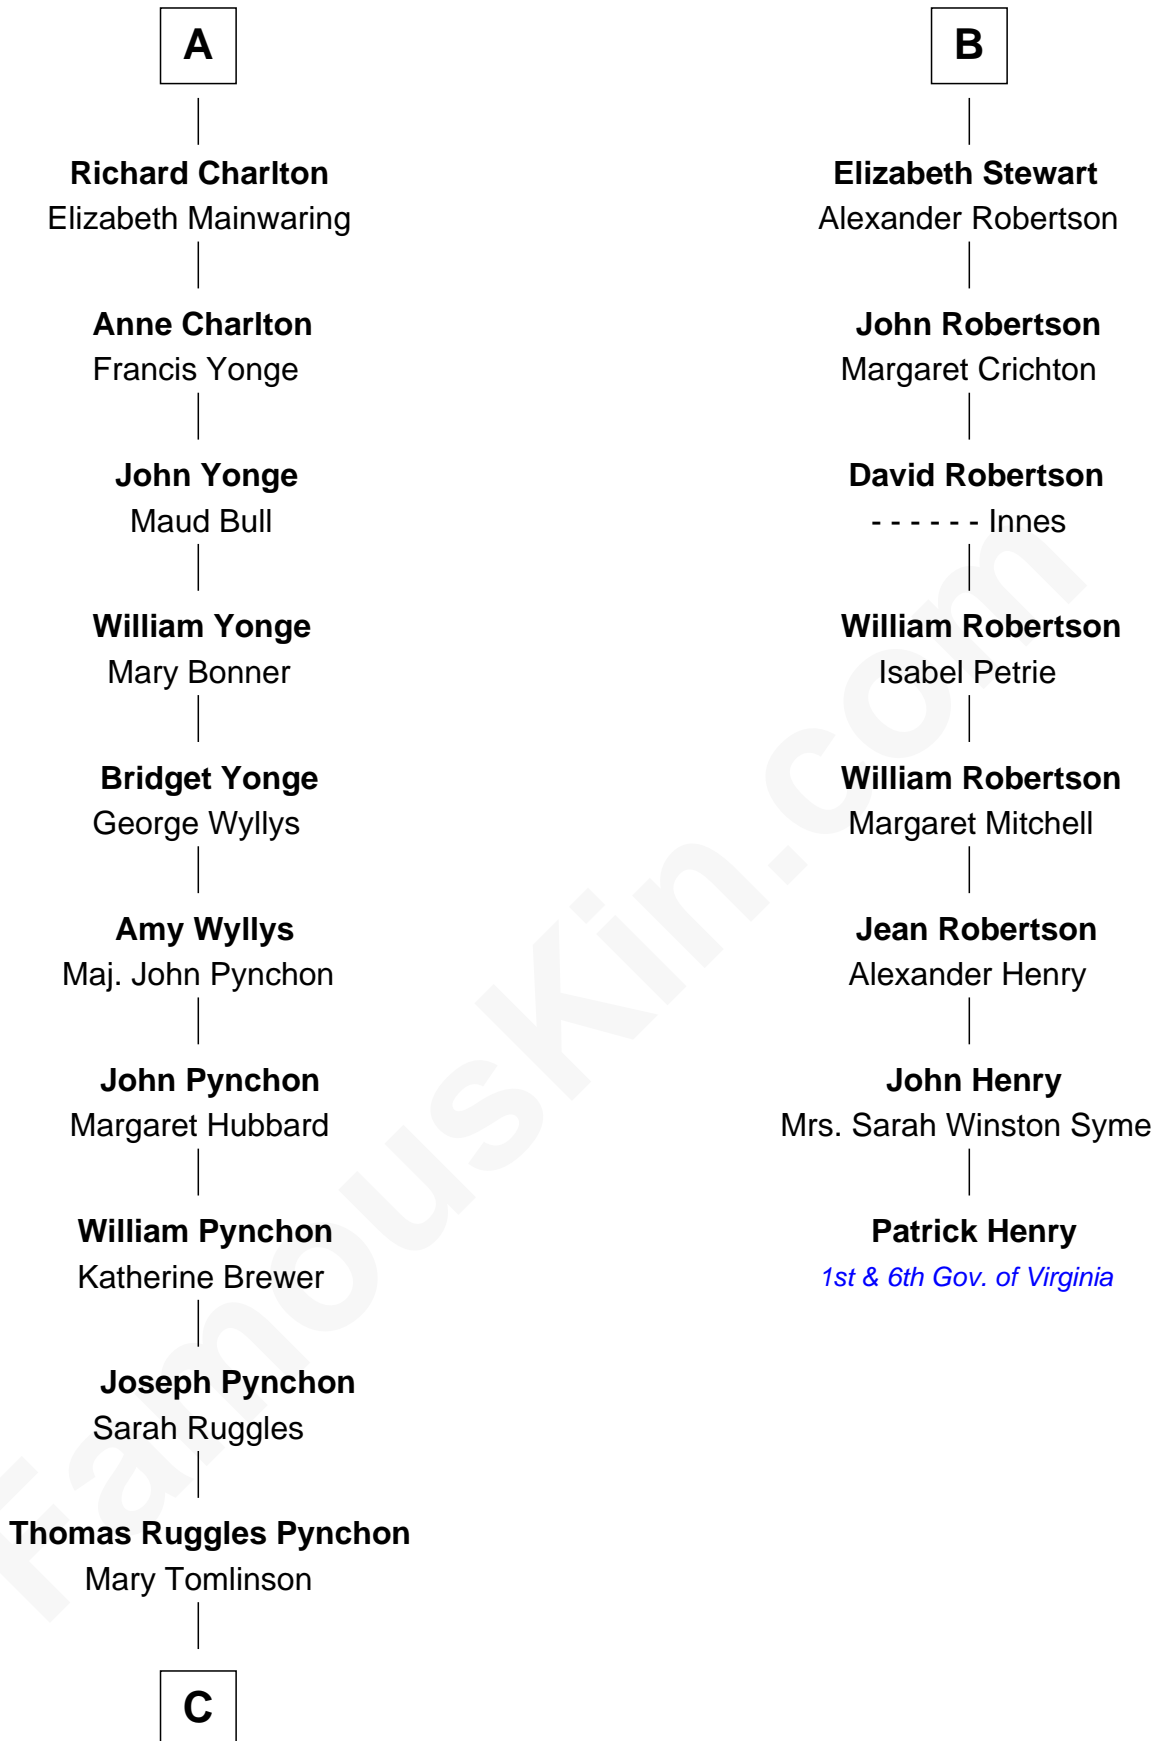

**FamousKin.com**  
**Relationship Chart of**  
**Thomas Pynchon**  
*American Novelist*

**14th cousin 7 times removed of**  
**Patrick Henry**  
*1st and 6th Governor of Virginia*

**Nicholas de Segrave**

**C**

William Henry Ruggles Pynchon

Mary Murdock

William Lyon Pynchon

Annie Payne Cogswell

William Henry Chichele Pynchon

Carrie Susan Moyses

Thomas Ruggles Pynchon