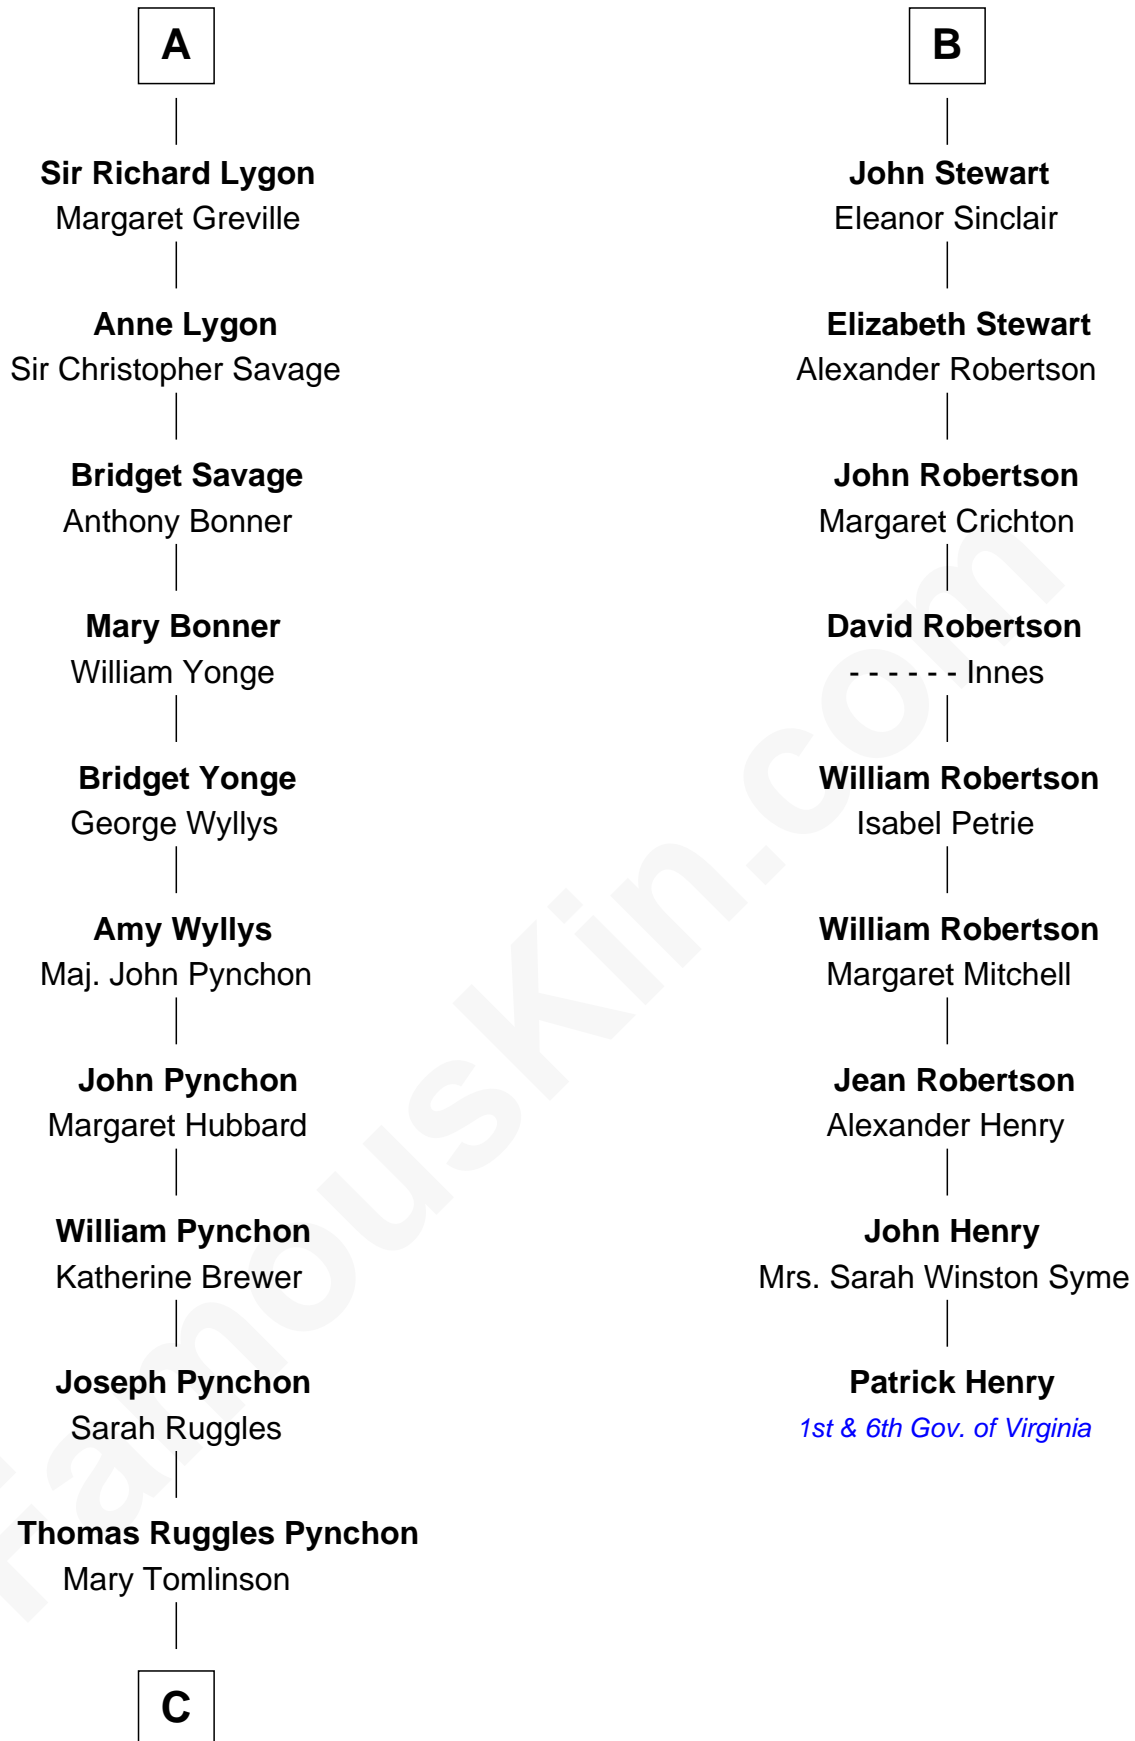

FamousKin.com
Relationship Chart of
Thomas Pynchon
American Novelist

15th cousin 6 times removed of
Patrick Henry
1st and 6th Governor of Virginia

C

William Henry Ruggles Pynchon

Mary Murdock

William Lyon Pynchon

Annie Payne Cogswell

William Henry Chichele Pynchon

Carrie Susan Moyses

Thomas Ruggles Pynchon

Catherine Frances Bennett

Thomas Pynchon

Novelist

FamousKin.com