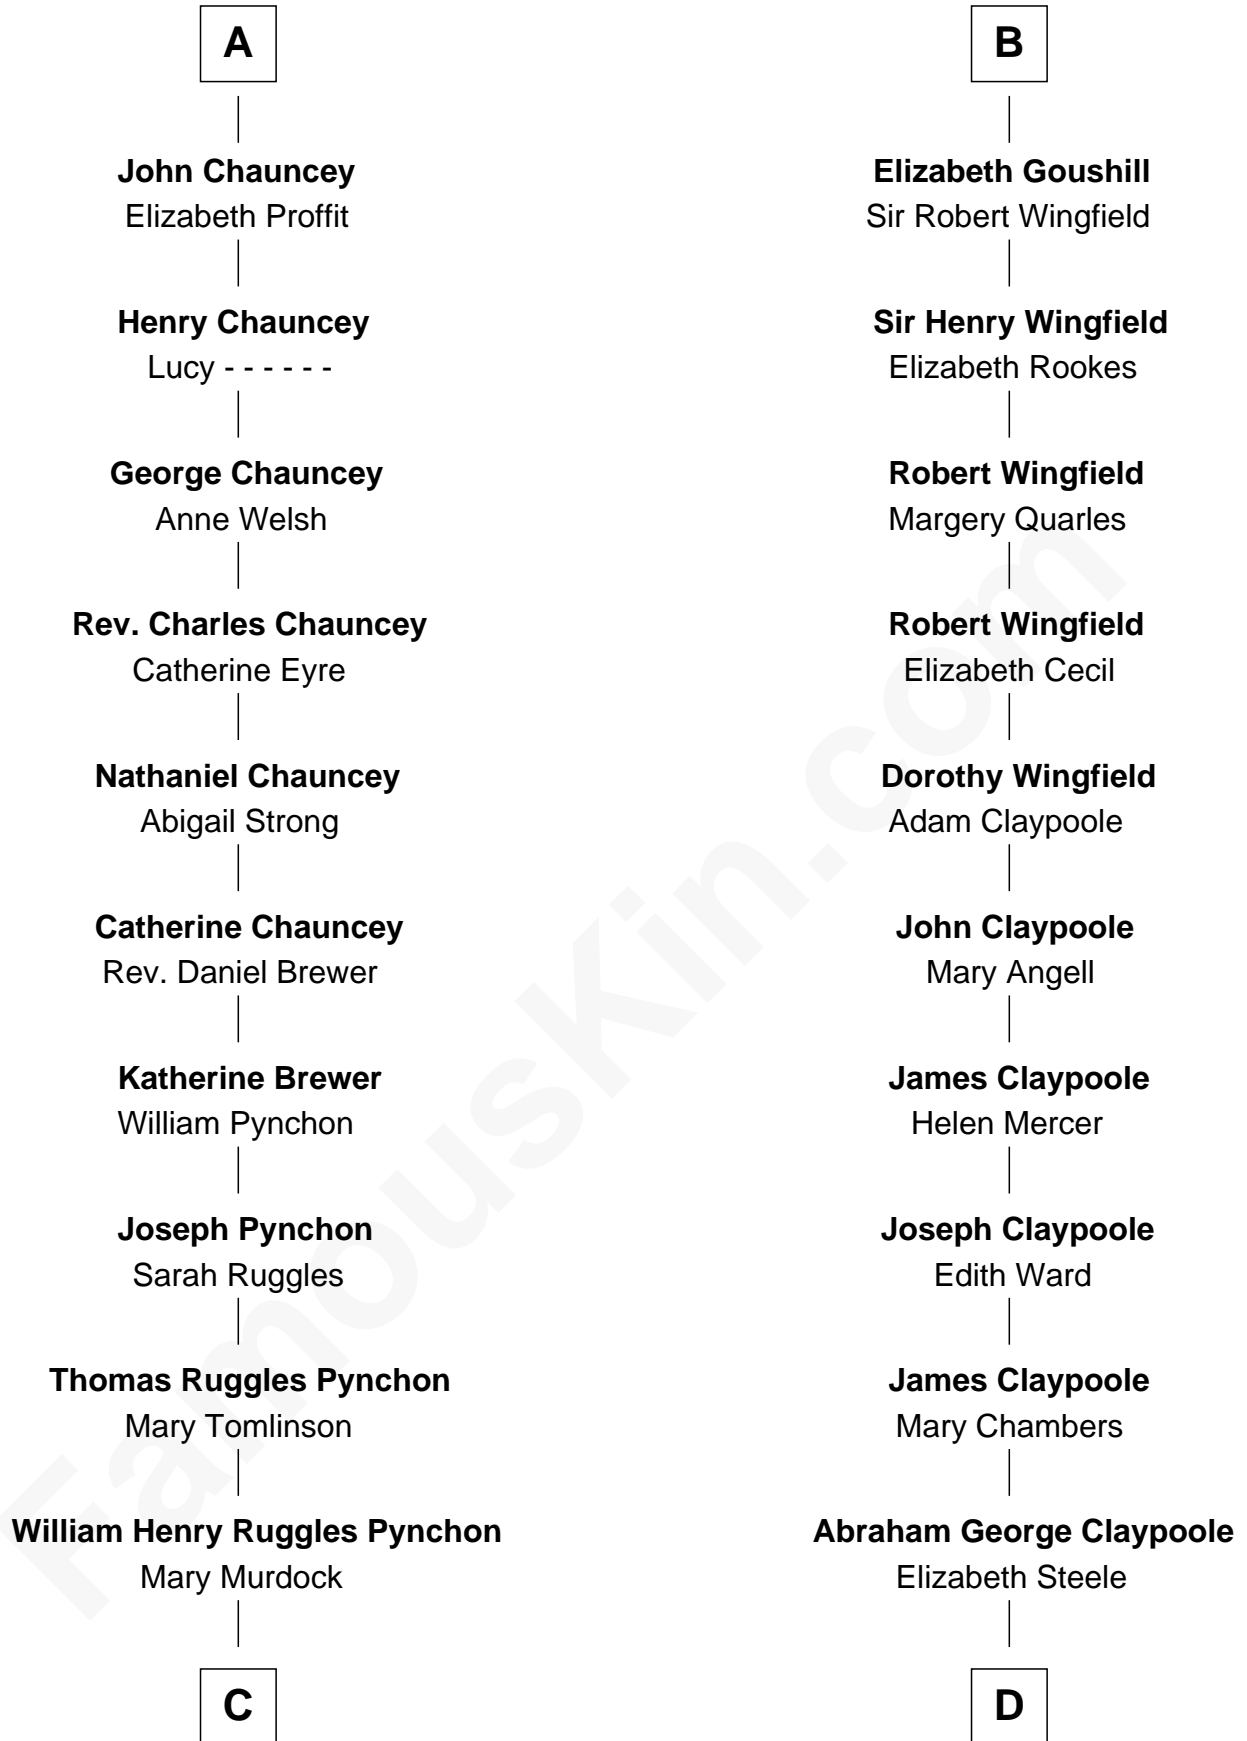

**FamousKin.com**  
**Relationship Chart of**  
**Thomas Pynchon**  
*American Novelist*

20th cousin 1 time removed of  
**Gloria Vanderbilt**  
*Fashion Designer*

**C**

**William Lyon Pynchon**  
Annie Payne Cogswell

**William Henry Chichele Pynchon**  
Carrie Susan Moyses

**Thomas Ruggles Pynchon**  
Catherine Frances Bennett

**Thomas Pynchon**  
*Novelist*

**D**

**Alice Ann Claypoole**  
David Eli Gwynne

**Abraham Evan Gwynne**  
Rachel Moore Flagg

**Alice Claypoole Gwynne**  
Cornelius Vanderbilt

**Reginald Claypoole Vanderbilt**  
Gloria Maria Mercedes Morgan

**Gloria Vanderbilt**  
*Fashion Designer*

FamousKin.com