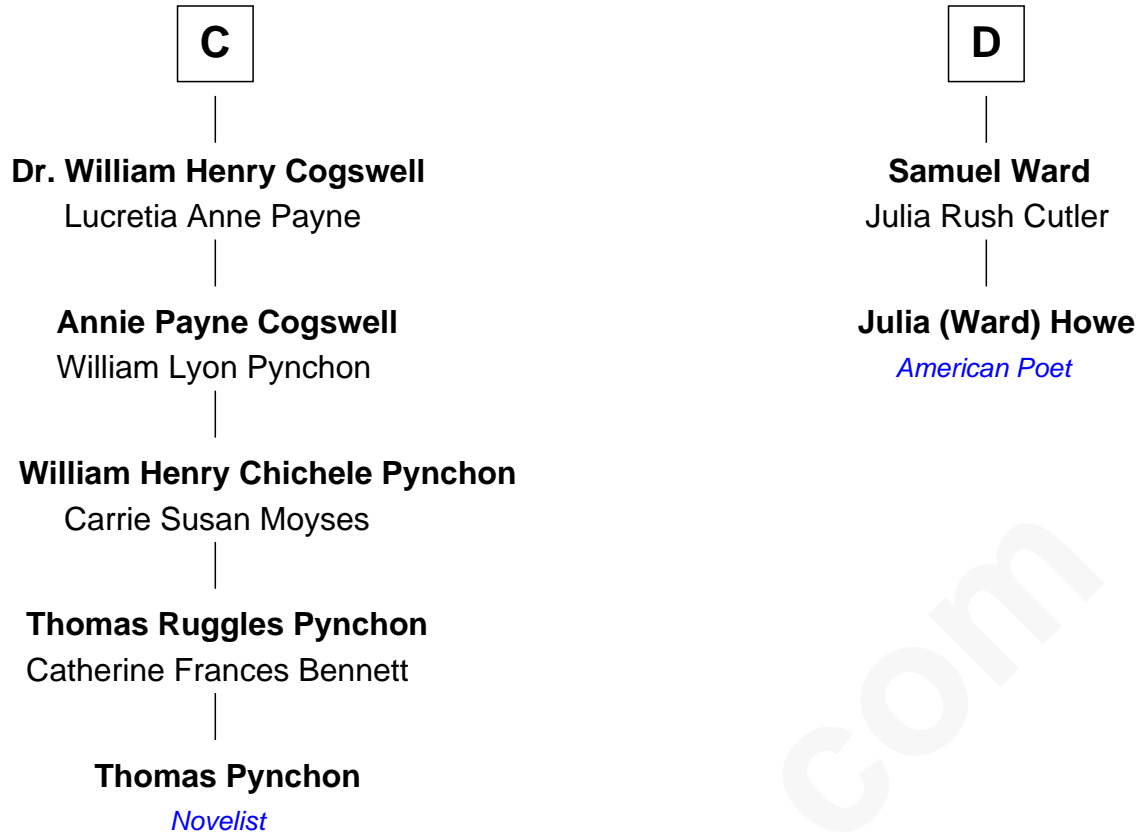

FamousKin.com
Relationship Chart of
Thomas Pynchon
American Novelist

18th cousin 3 times removed of

Julia (Ward) Howe
Author of "The Battle Hymn of the Republic"

Ralph Basset
 Hawise - - - - -

Margaret Basset
 Edmund de Stafford

Ralph de Stafford
 Margaret de Audley

Beatrice de Stafford
 Thomas de Ros

Margaret de Ros
 Sir Reynold Grey

Margaret Grey
 Sir William Bonville

Elizabeth Bonville
 William Talboys

Sir Robert Talboys
 Elizabeth Heron

A

Margaret Basset
 Edmund de Stafford

Ralph de Stafford
 Katherine de Hastang

Margaret Stafford
 Sir John Stafford

Ralph Stafford
 Maud de Hastang

Sir Humphrey Stafford
 Elizabeth Burdet

Sir Humphrey Stafford
 Eleanor Aylesbury

Humphrey Stafford
 Katherine Fray

B

FamousKin.com