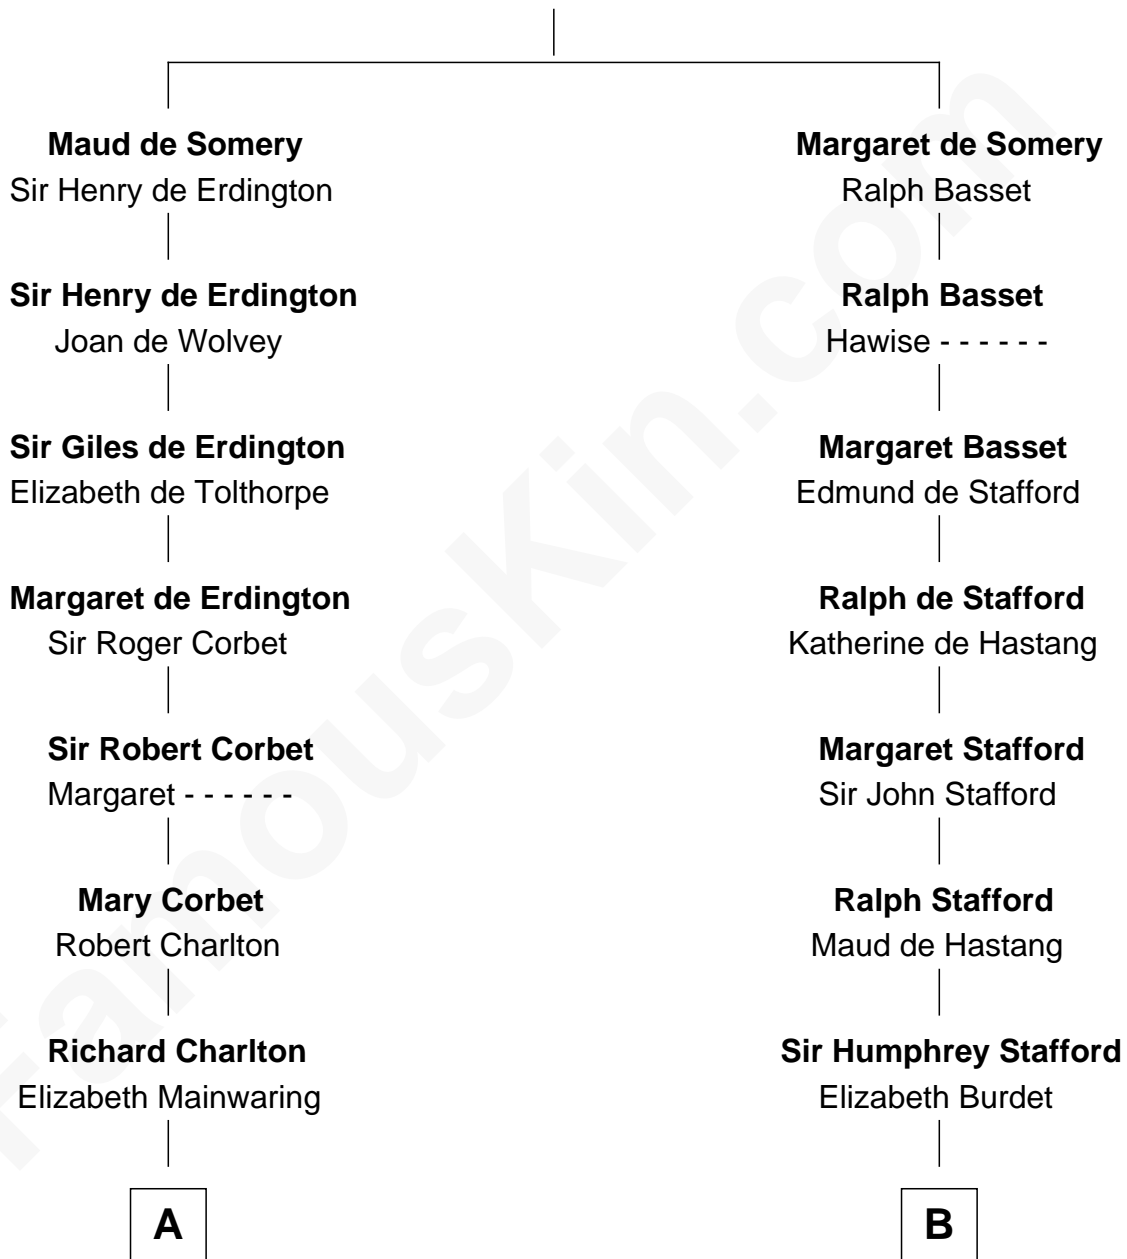

FamousKin.com Relationship Chart of

Thomas Pynchon

American Novelist

20th cousin of

Julia (Ward) Howe

Author of "The Battle Hymn of the Republic"

Sir Roger de Somery

Nichole d'Aubenev

Novelist

D

Anna Ray

Samuel Ward

Samuel Ward

Phebe Greene

Samuel Ward

Julia Rush Cutler