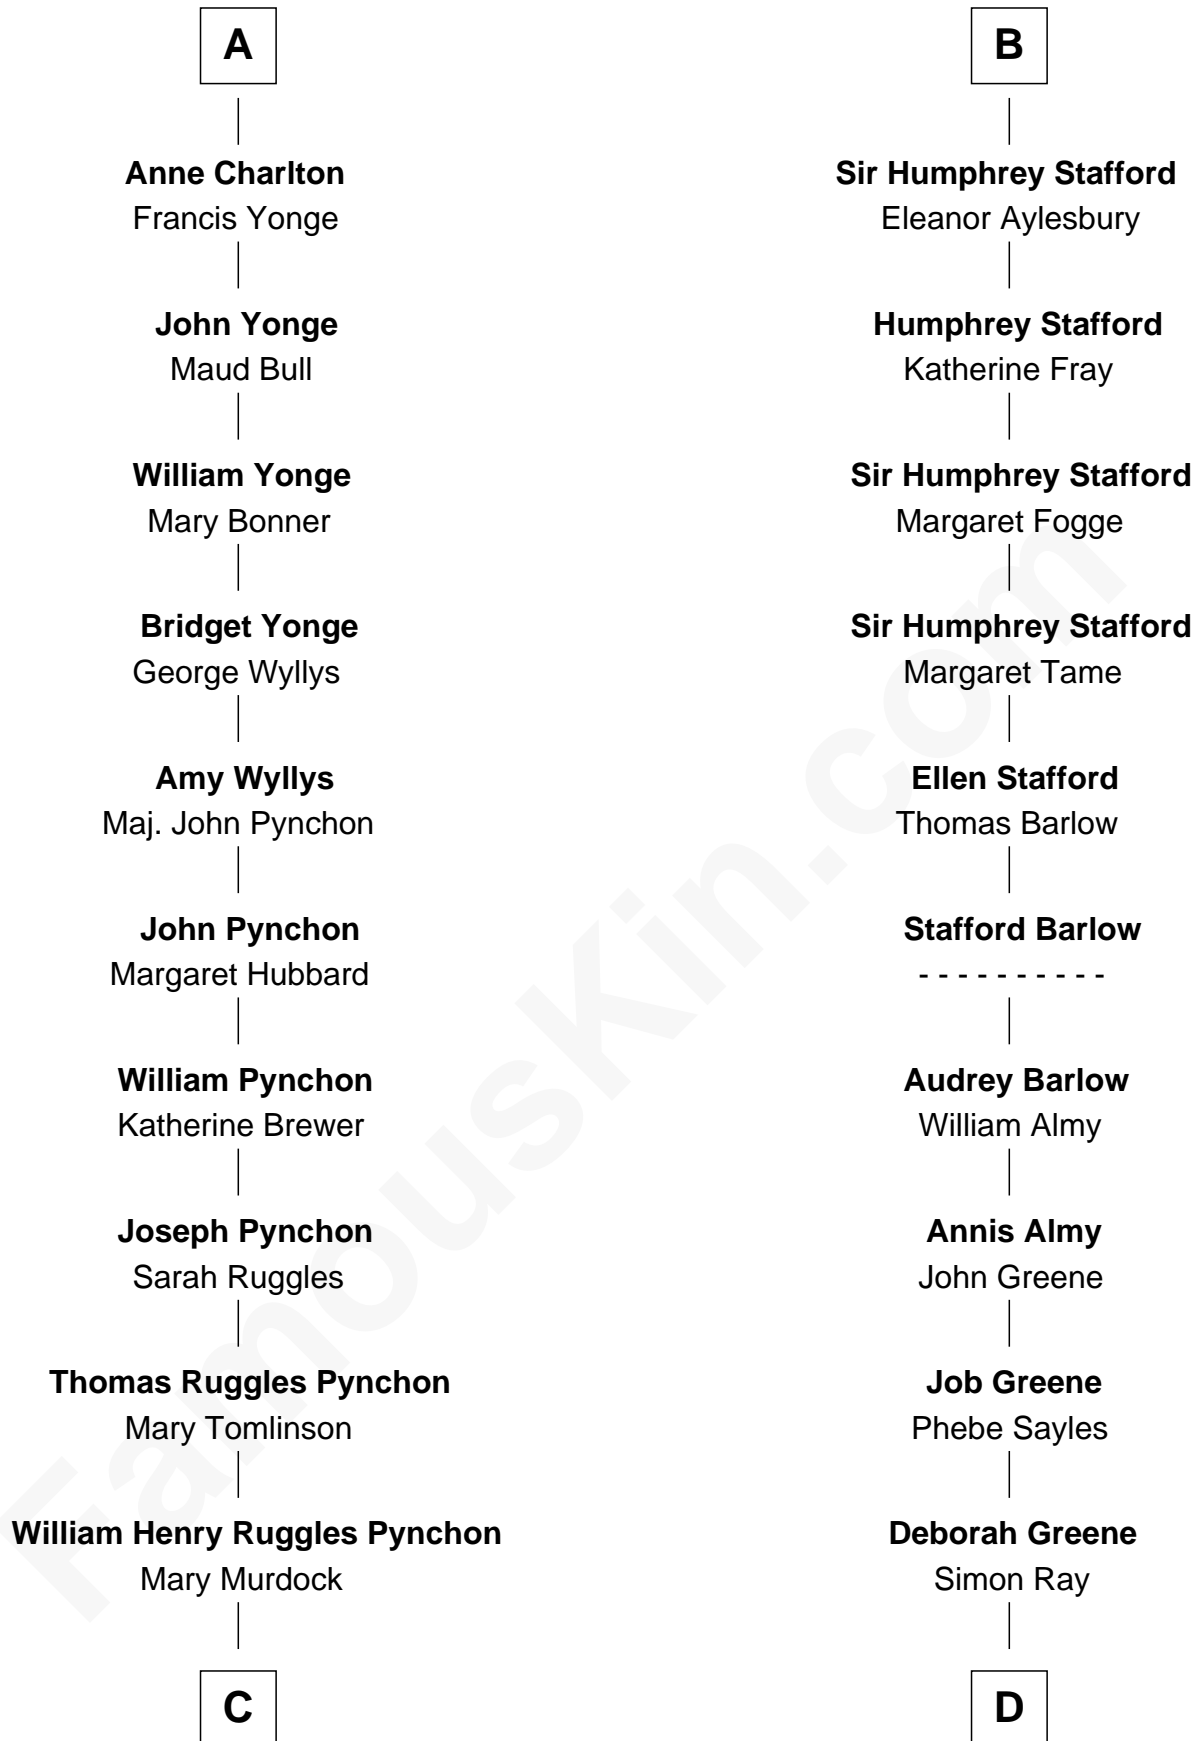

FamousKin.com Relationship Chart of

Thomas Pynchon

American Novelist

20th cousin of

Julia (Ward) Howe

Author of "The Battle Hymn of the Republic"

Sir Roger de Somery

Nichole d'Aubenev

C

William Lyon Pynchon

Annie Payne Cogswell

William Henry Chichele Pynchon

Carrie Susan Moyses

Thomas Ruggles Pynchon

Catherine Frances Bennett

Thomas Pynchon

Novelist

D

Anna Ray

Samuel Ward

Samuel Ward

Phebe Greene

Samuel Ward

Julia Rush Cutler