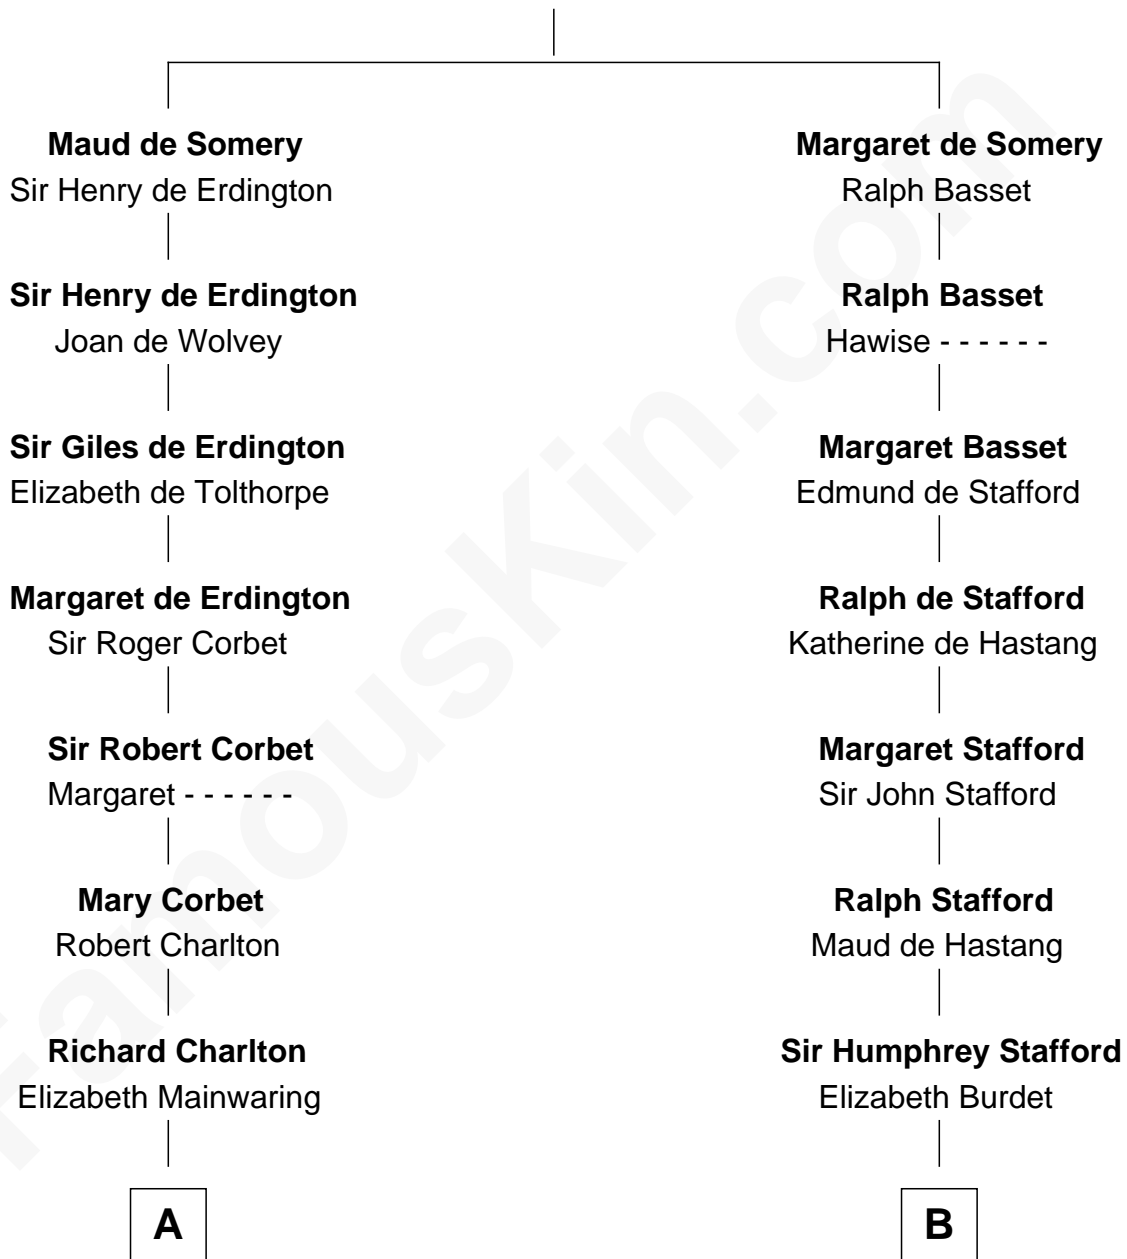

FamousKin.com
Relationship Chart of
Thomas Pynchon
American Novelist

17th cousin 3 times removed of

William Greene
2nd Governor of Rhode Island

Sir Roger de Somery
 Nichole d'Aubenev

C

—
William Lyon Pynchon

Annie Payne Cogswell

—
William Henry Chichele Pynchon

Carrie Susan Moyses

—
Thomas Ruggles Pynchon

Catherine Frances Bennett

—
Thomas Pynchon

Novelist

FamousKin.com