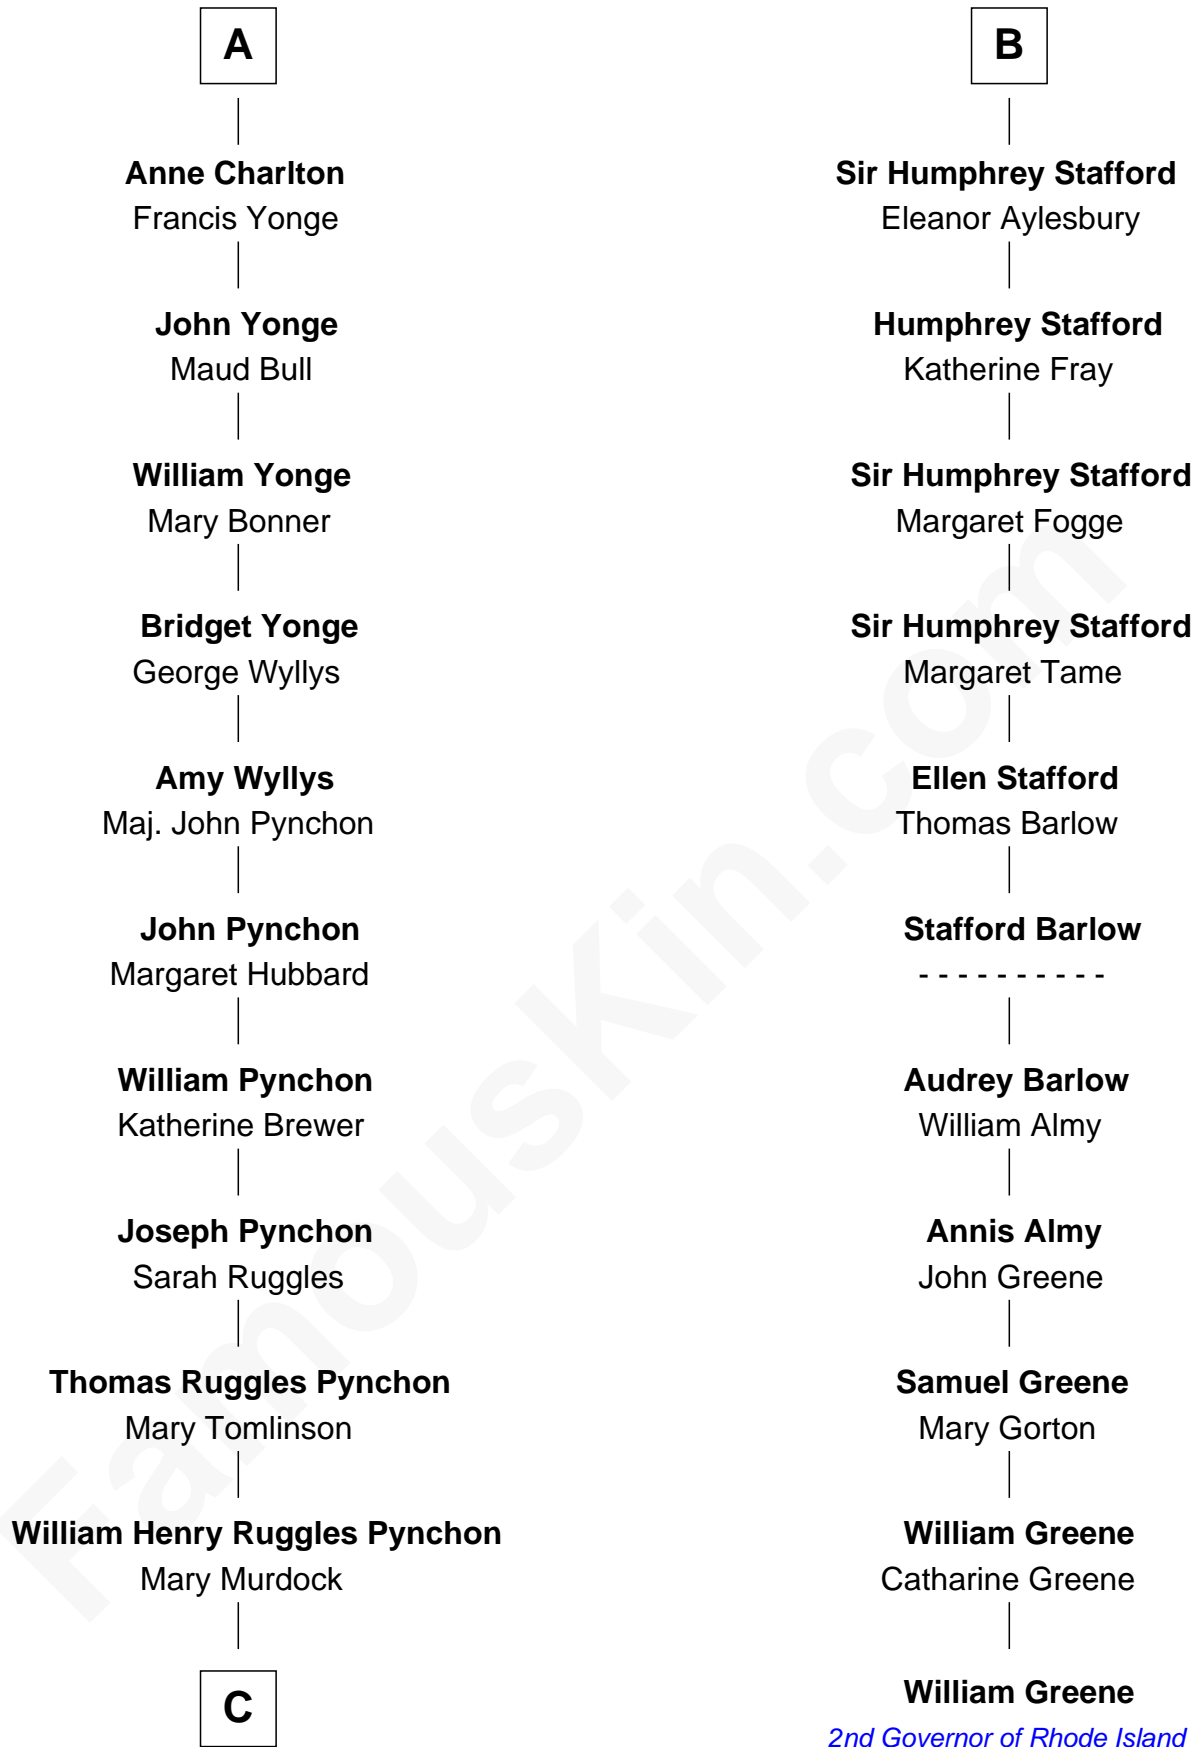

FamousKin.com
Relationship Chart of
Thomas Pynchon
American Novelist

17th cousin 3 times removed of

William Greene
2nd Governor of Rhode Island

Sir Roger de Somery
 Nichole d'Aubenev

C

—
William Lyon Pynchon

Annie Payne Cogswell

—
William Henry Chichele Pynchon

Carrie Susan Moyses

—
Thomas Ruggles Pynchon

Catherine Frances Bennett

—
Thomas Pynchon

Novelist

FamousKin.com