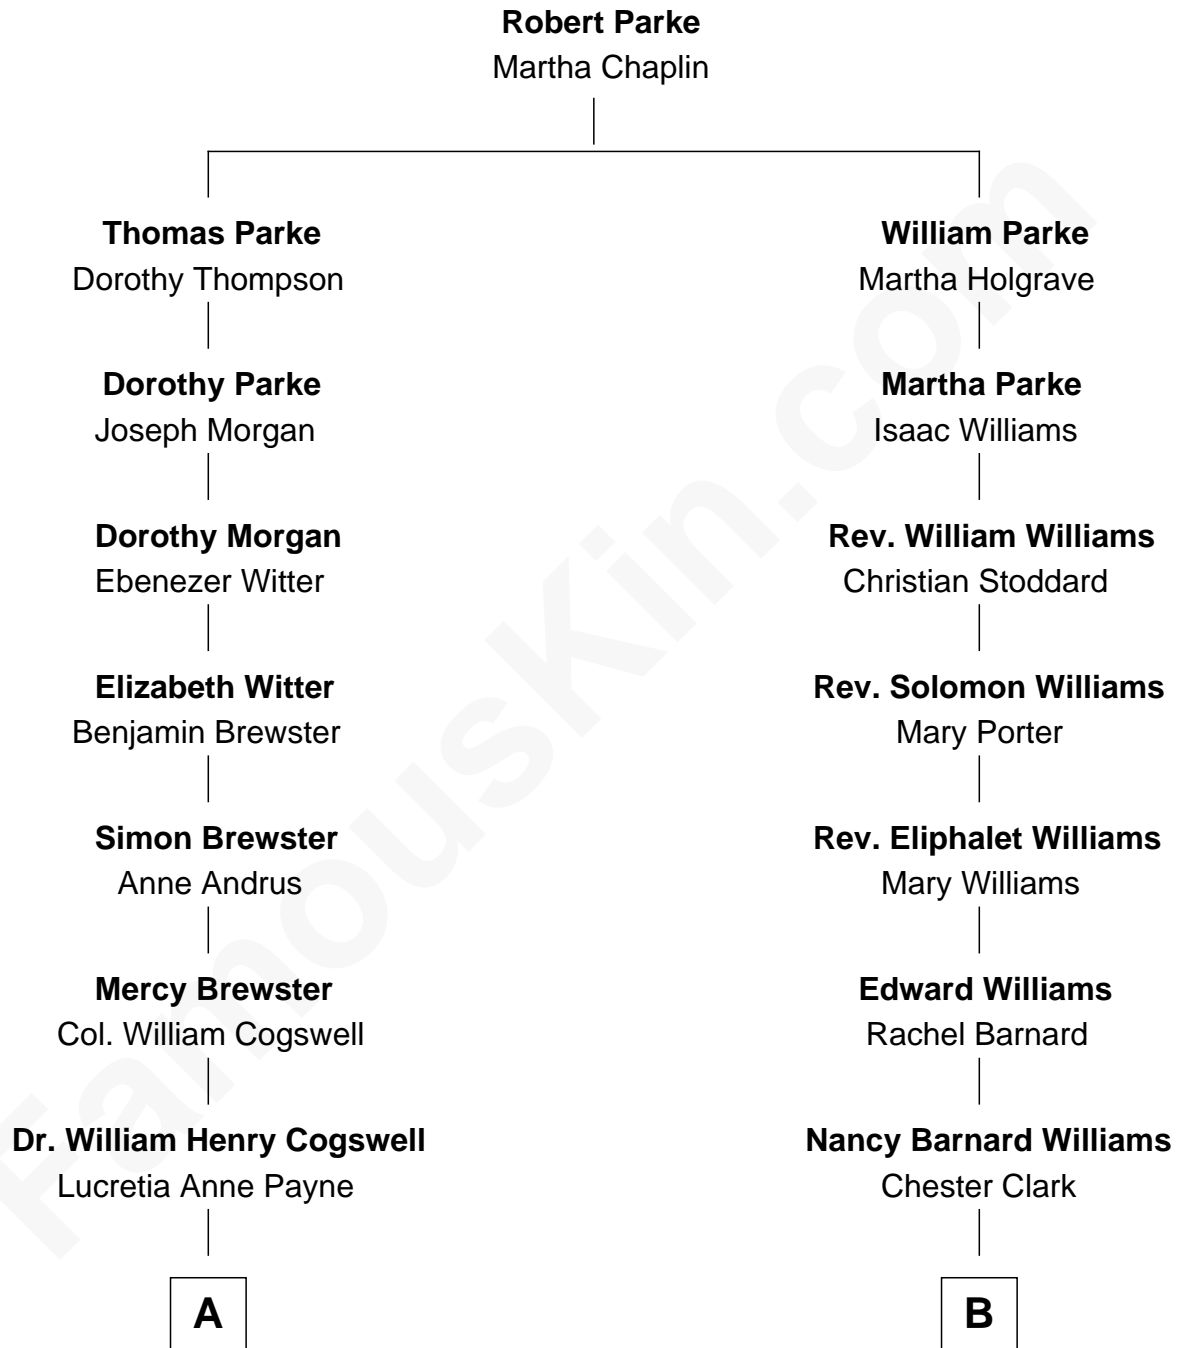

FamousKin.com
Relationship Chart of
Thomas Pynchon
American Novelist

10th cousin 2 times removed of

Kate Upton

Sports Illustrated Swimsuit Cover Model

A

Annie Payne Cogswell

William Lyon Pynchon

William Henry Chichele Pynchon

Carrie Susan Moyses

Thomas Ruggles Pynchon

Catherine Frances Bennett

Thomas Pynchon

Novelist

B

Susan Wright Clark

Rev. Josiah Tyler

William Chester Tyler

Laura Leland Brooks

Margaret Hastings Tyler

Charles Henry Vial

Elizabeth Brooks Vial

Stephen Edward Upton

Jefferson Matthew Upton

Shelley Fawn Davis