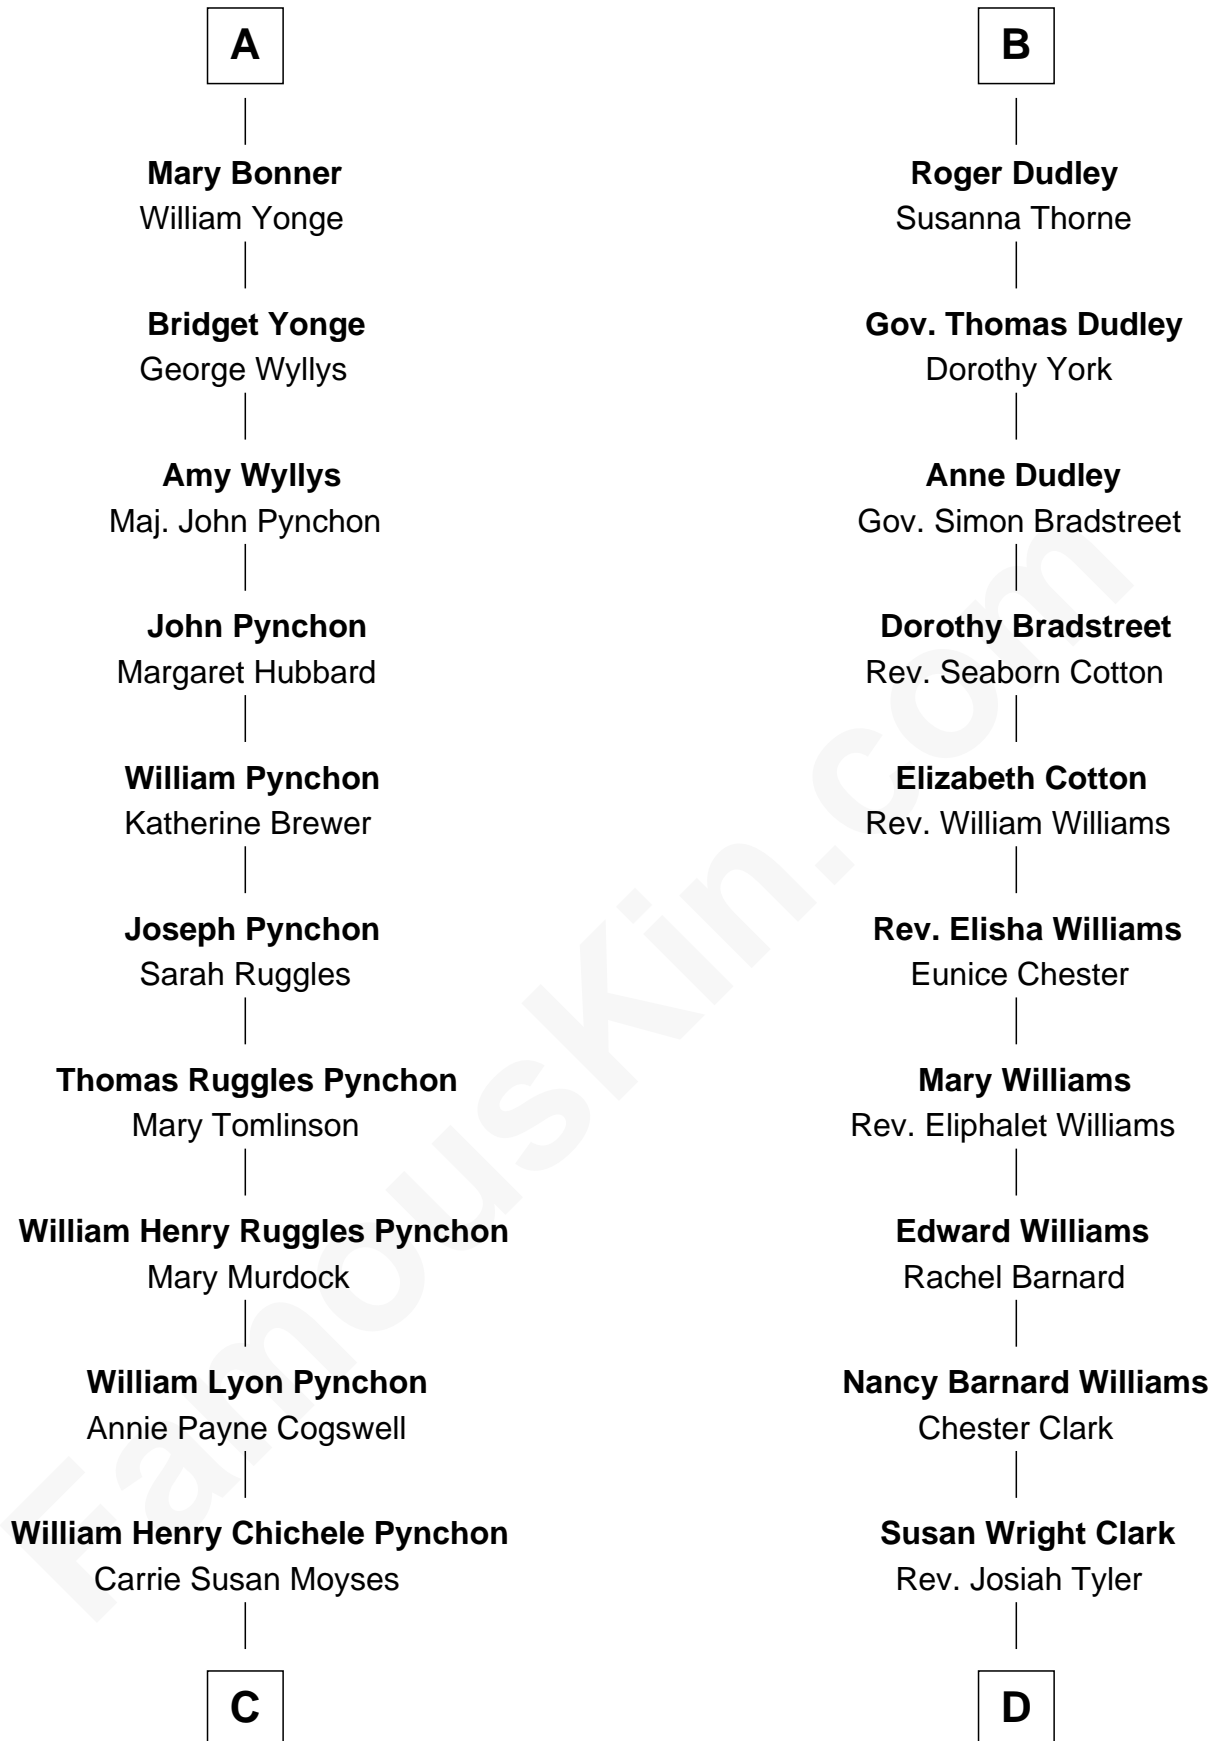

FamousKin.com
Relationship Chart of
Thomas Pynchon
American Novelist

18th cousin 3 times removed of

Kate Upton
Sports Illustrated Swimsuit Cover Model

C

Thomas Ruggles Pynchon
Catherine Frances Bennett

Thomas Pynchon
Novelist

D

William Chester Tyler
Laura Leland Brooks

Margaret Hastings Tyler
Charles Henry Vial

Elizabeth Brooks Vial
Stephen Edward Upton

Jefferson Matthew Upton
Shelley Fawn Davis

Kate Upton
Model and Actress