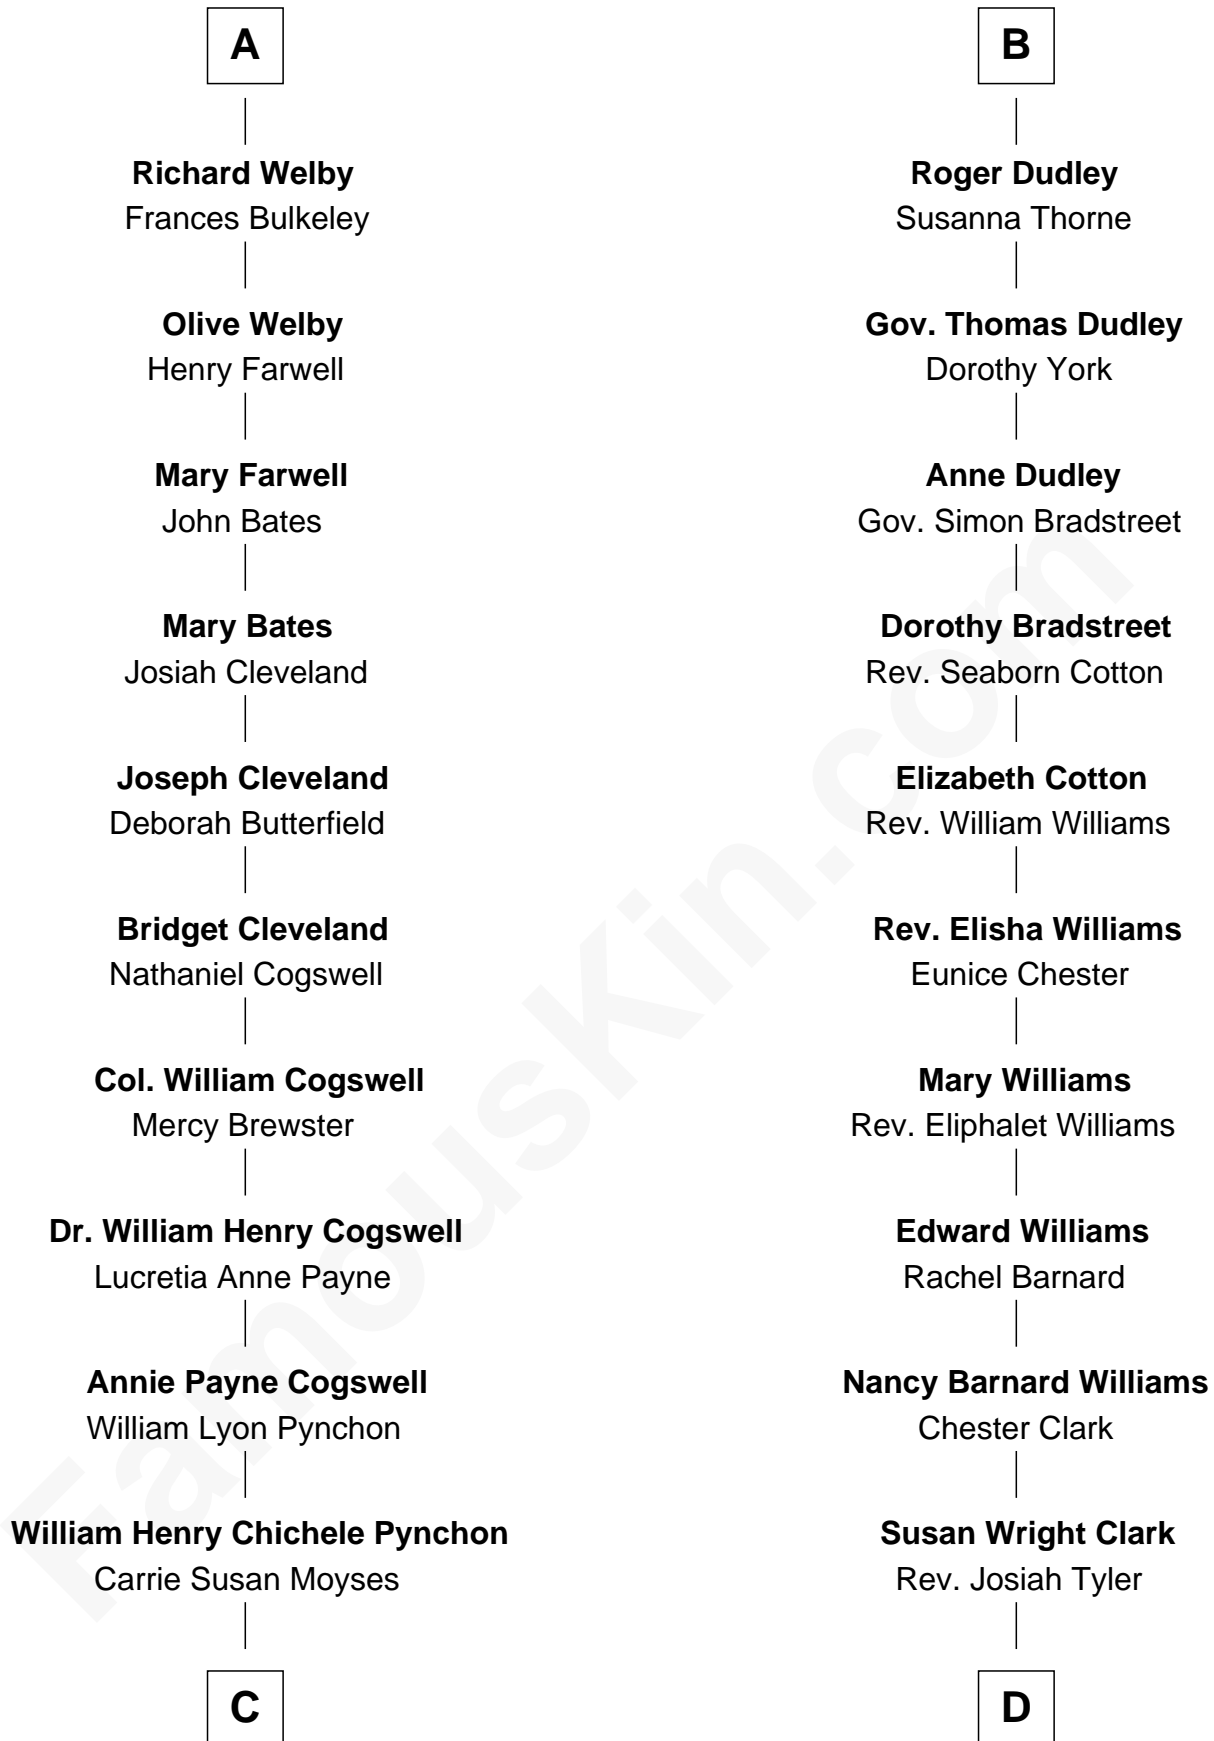

FamousKin.com
Relationship Chart of
Thomas Pynchon
American Novelist

18th cousin 3 times removed of

Kate Upton

Sports Illustrated Swimsuit Cover Model

C

Thomas Ruggles Pynchon
Catherine Frances Bennett

Thomas Pynchon
Novelist

D

William Chester Tyler
Laura Leland Brooks

Margaret Hastings Tyler
Charles Henry Vial

Elizabeth Brooks Vial
Stephen Edward Upton

Jefferson Matthew Upton
Shelley Fawn Davis

Kate Upton
Model and Actress