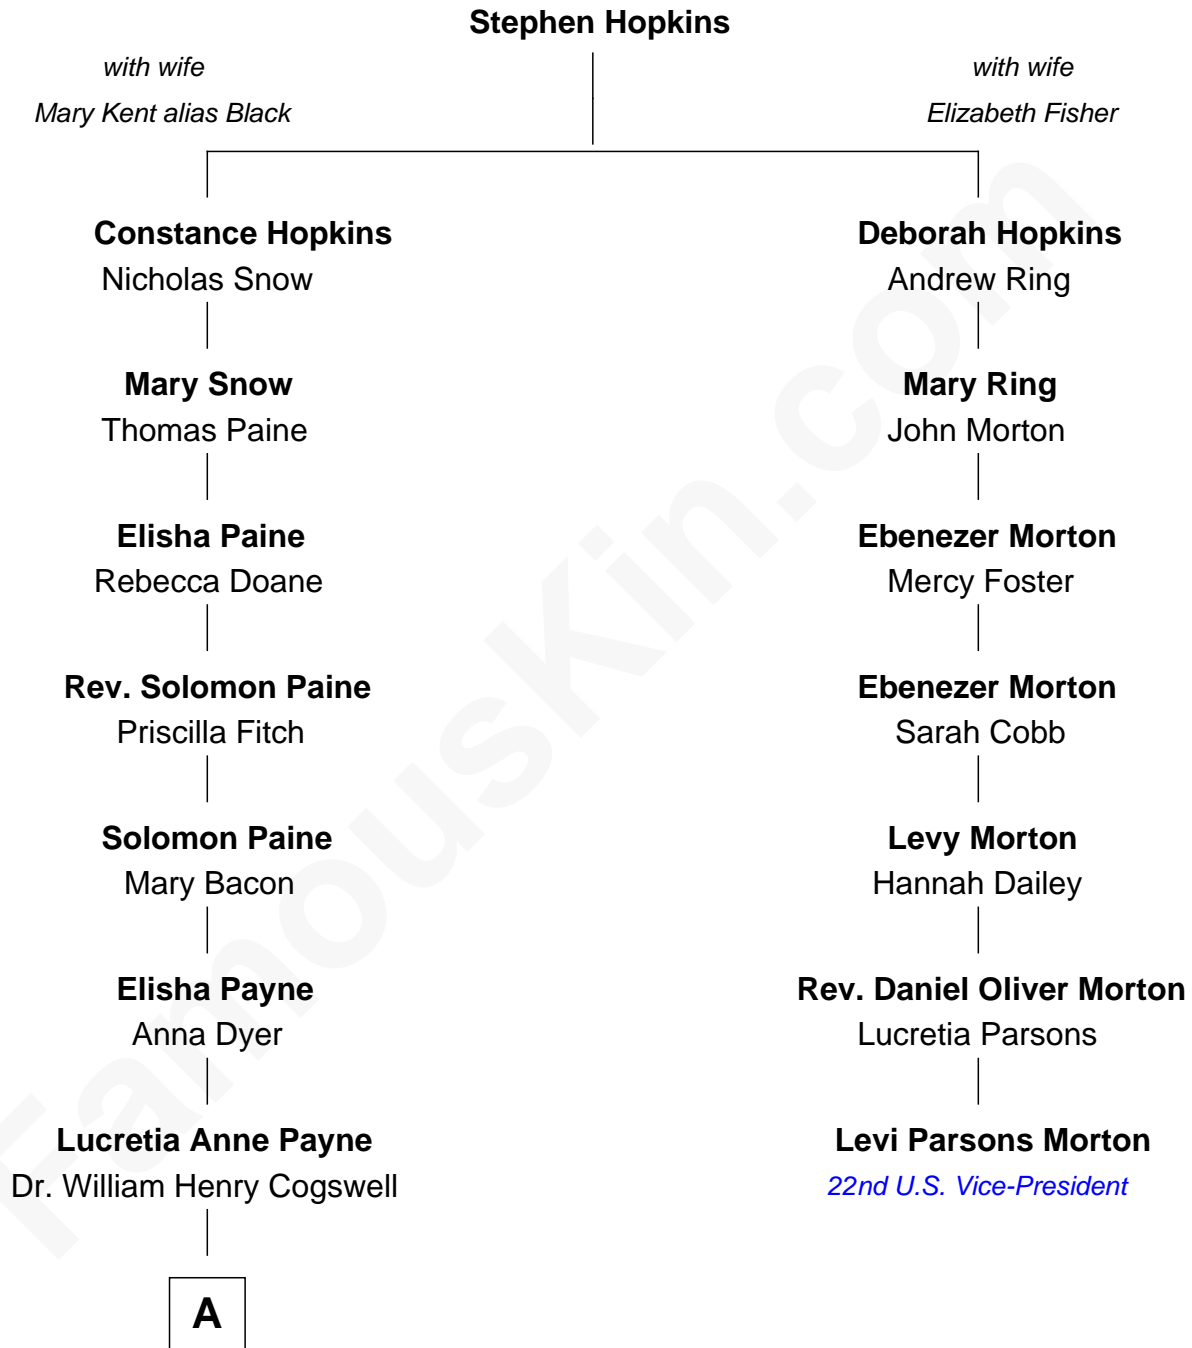

**FamousKin.com**  
**Relationship Chart of**  
**Thomas Pynchon**  
*American Novelist*

6th cousin 4 times removed of

**Levi Parsons Morton**  
*22nd U.S. Vice-President*

**A**

—  
**Annie Payne Cogswell**

William Lyon Pynchon

—  
**William Henry Chichele Pynchon**

Carrie Susan Moyses

—  
**Thomas Ruggles Pynchon**

Catherine Frances Bennett

—  
**Thomas Pynchon**

*Novelist*

FamousKin.com