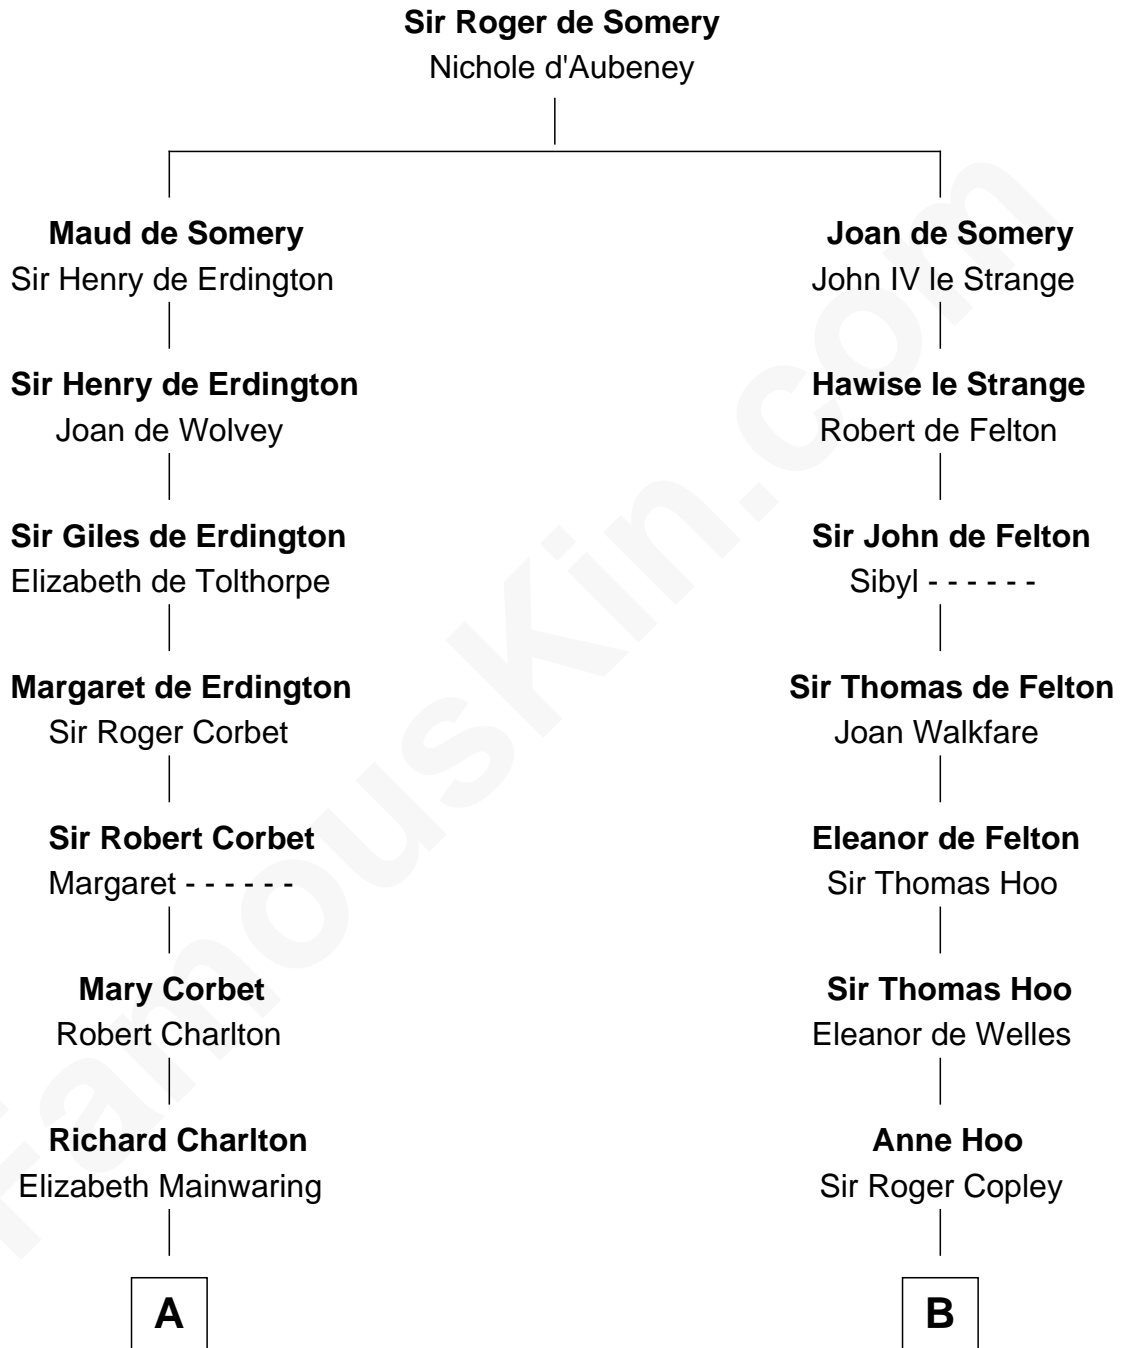

**FamousKin.com**  
**Relationship Chart of**  
**Thomas Pynchon**  
*American Novelist*

20th cousin 1 time removed of  
**Ray Bradbury**  
*Author of The Martian Chronicles*

**C**

**William Lyon Pynchon**

Annie Payne Cogswell

**William Henry Chichele Pynchon**

Carrie Susan Moyses

**Thomas Ruggles Pynchon**

Catherine Frances Bennett

**Thomas Pynchon**

*Novelist*

**D**