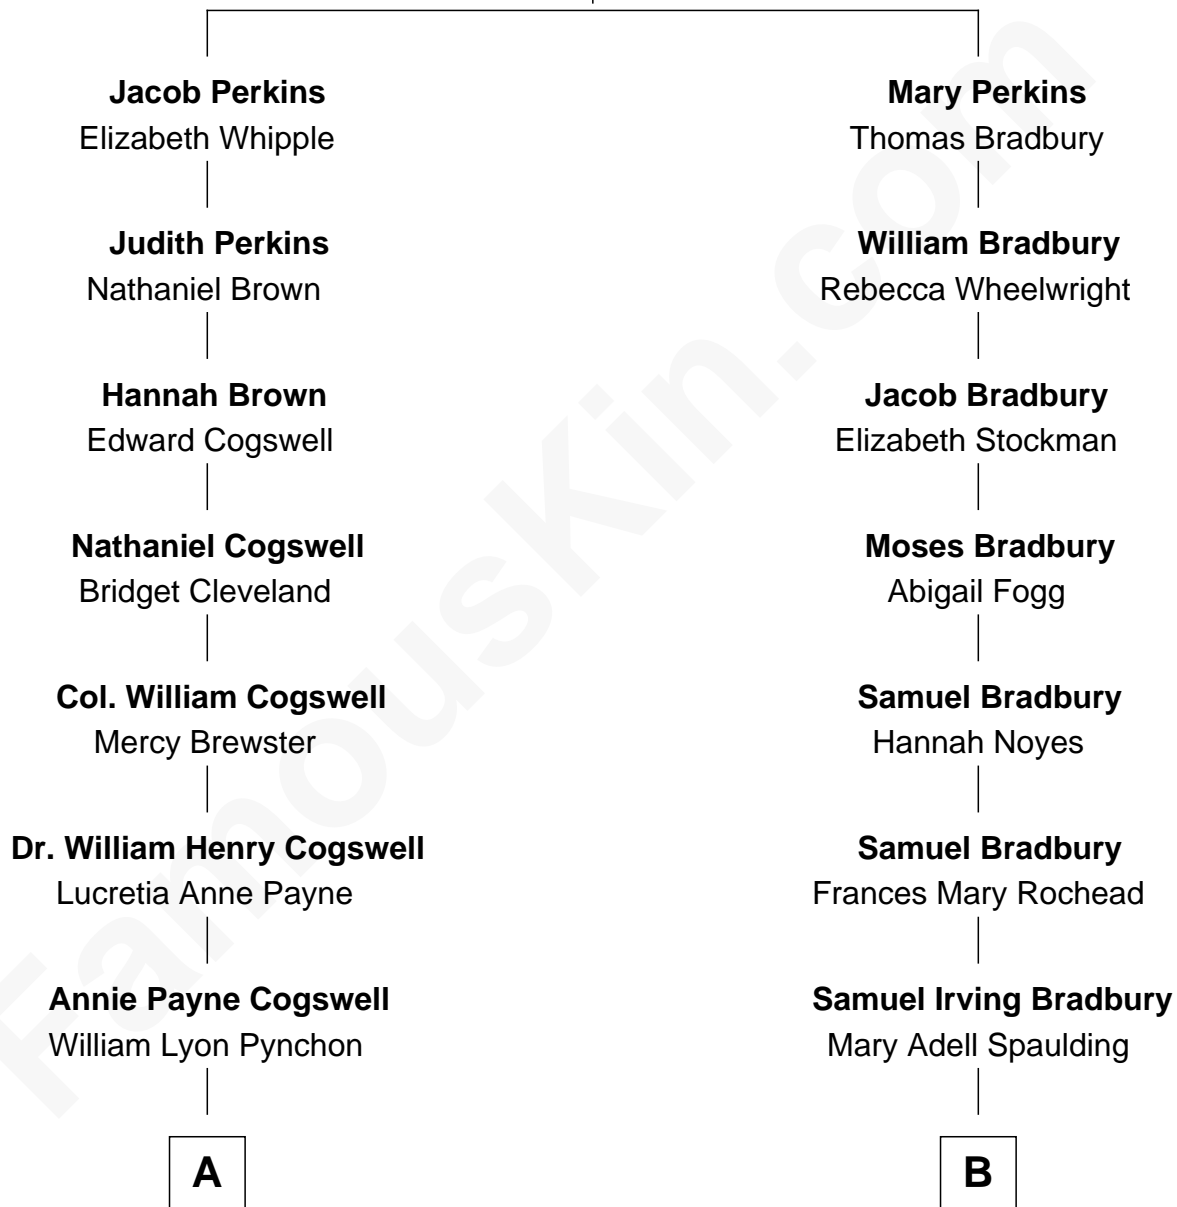

# FamousKin.com Relationship Chart of

**Thomas Pynchon**

*American Novelist*

9th cousin of

**Ray Bradbury**

*Author of The Martian Chronicles*

**John Perkins**

Judith Gater

**A**

**William Henry Chichele Pynchon**

Carrie Susan Moyses

**Thomas Ruggles Pynchon**

Catherine Frances Bennett

**Thomas Pynchon**

*Novelist*

**B**

**Samuel Hinkston Bradbury**

Minnie Alice Davis

**Leonard Spaulding Bradbury**

Esther Marie Moberg

**Ray Bradbury**

*Author of The Martian Chronicles*

FamousKin.com