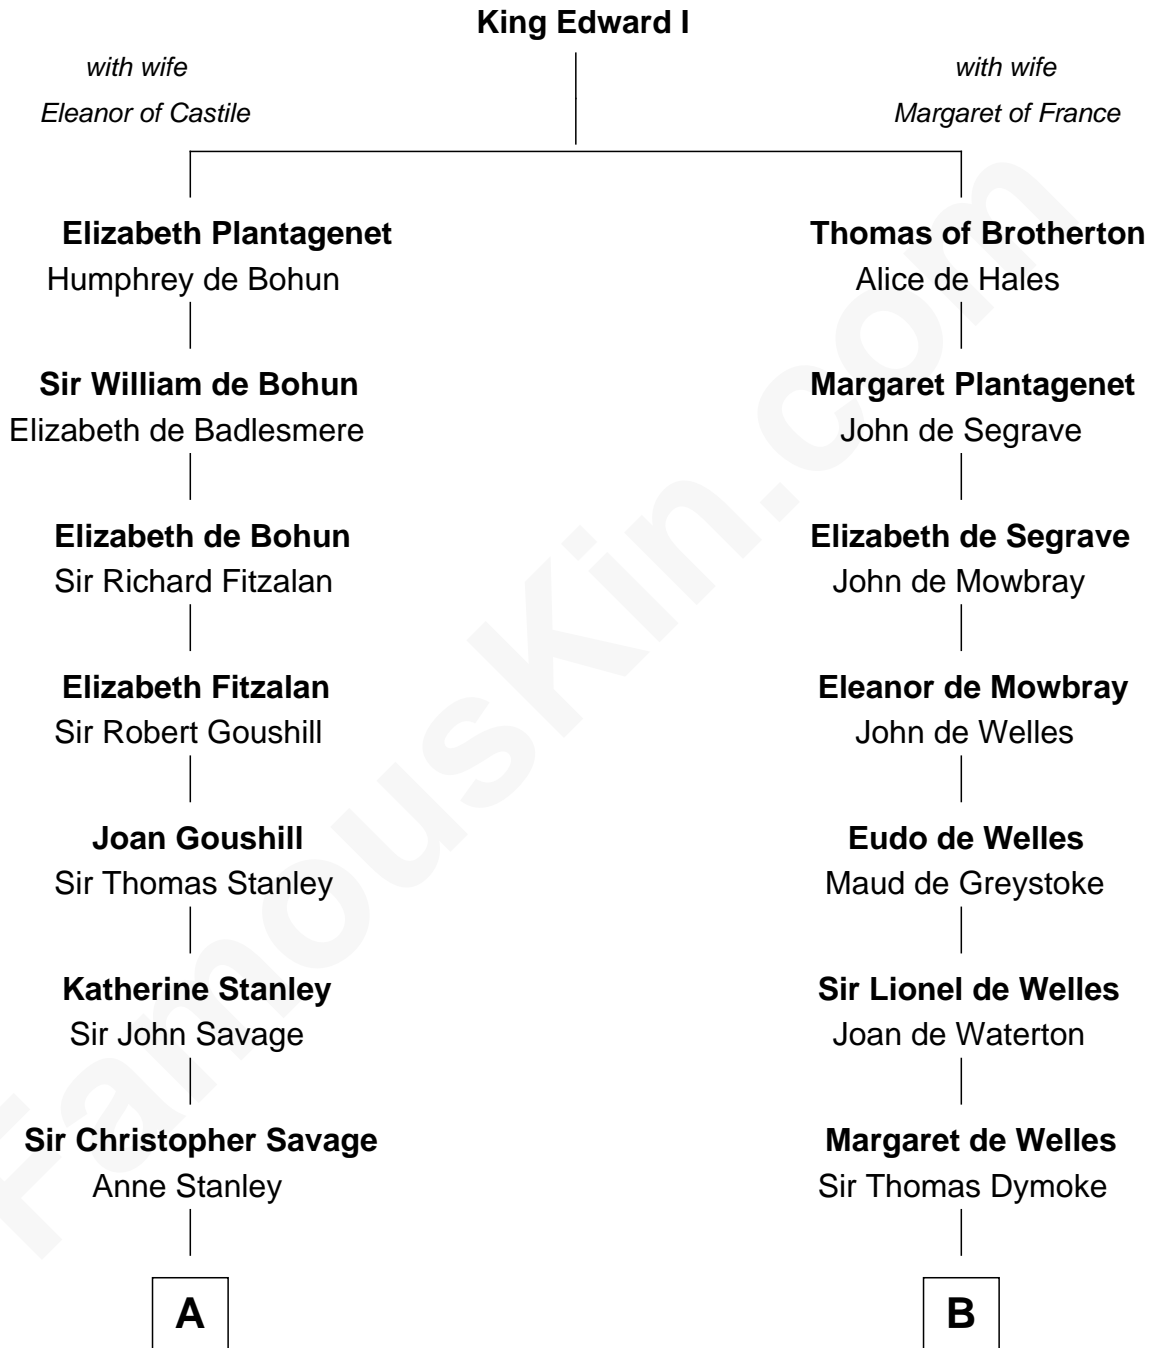

**FamousKin.com**  
**Relationship Chart of**  
**Thomas Pynchon**  
*American Novelist*

20th cousin 1 time removed of

**Ray Bradbury**  
*Author of The Martian Chronicles*

**C**

**William Lyon Pynchon**

Annie Payne Cogswell

**William Henry Chichele Pynchon**

Carrie Susan Moyses

**Thomas Ruggles Pynchon**

Catherine Frances Bennett

**Thomas Pynchon**

*Novelist*

**D**

**Samuel Bradbury**