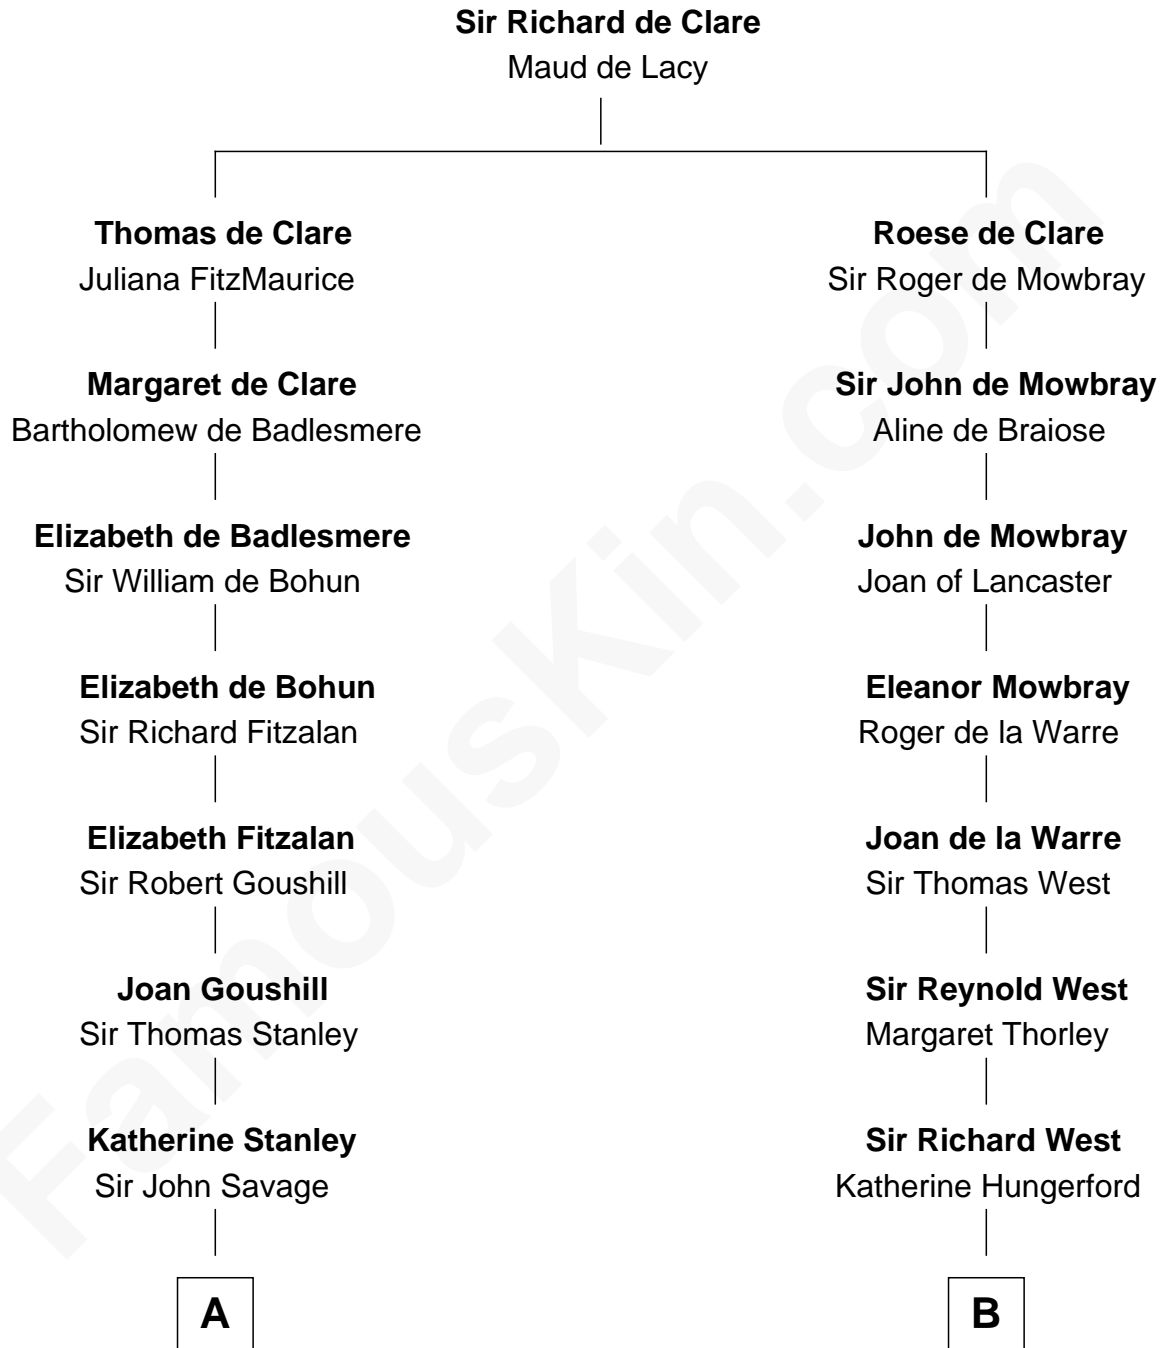

FamousKin.com

Relationship Chart of

Thomas Pynchon

American Novelist

21st cousin of

Ray Bradbury

Author of The Martian Chronicles

C

William Henry Ruggles Pynchon

Mary Murdock

William Lyon Pynchon

Annie Payne Cogswell

William Henry Chichele Pynchon

Carrie Susan Moyses

Thomas Ruggles Pynchon

Catherine Frances Bennett

Thomas Pynchon

Novelist

D

Samuel Bradbury

Frances Mary Rohead

Samuel Irving Bradbury

Mary Adell Spaulding

Samuel Hinkston Bradbury