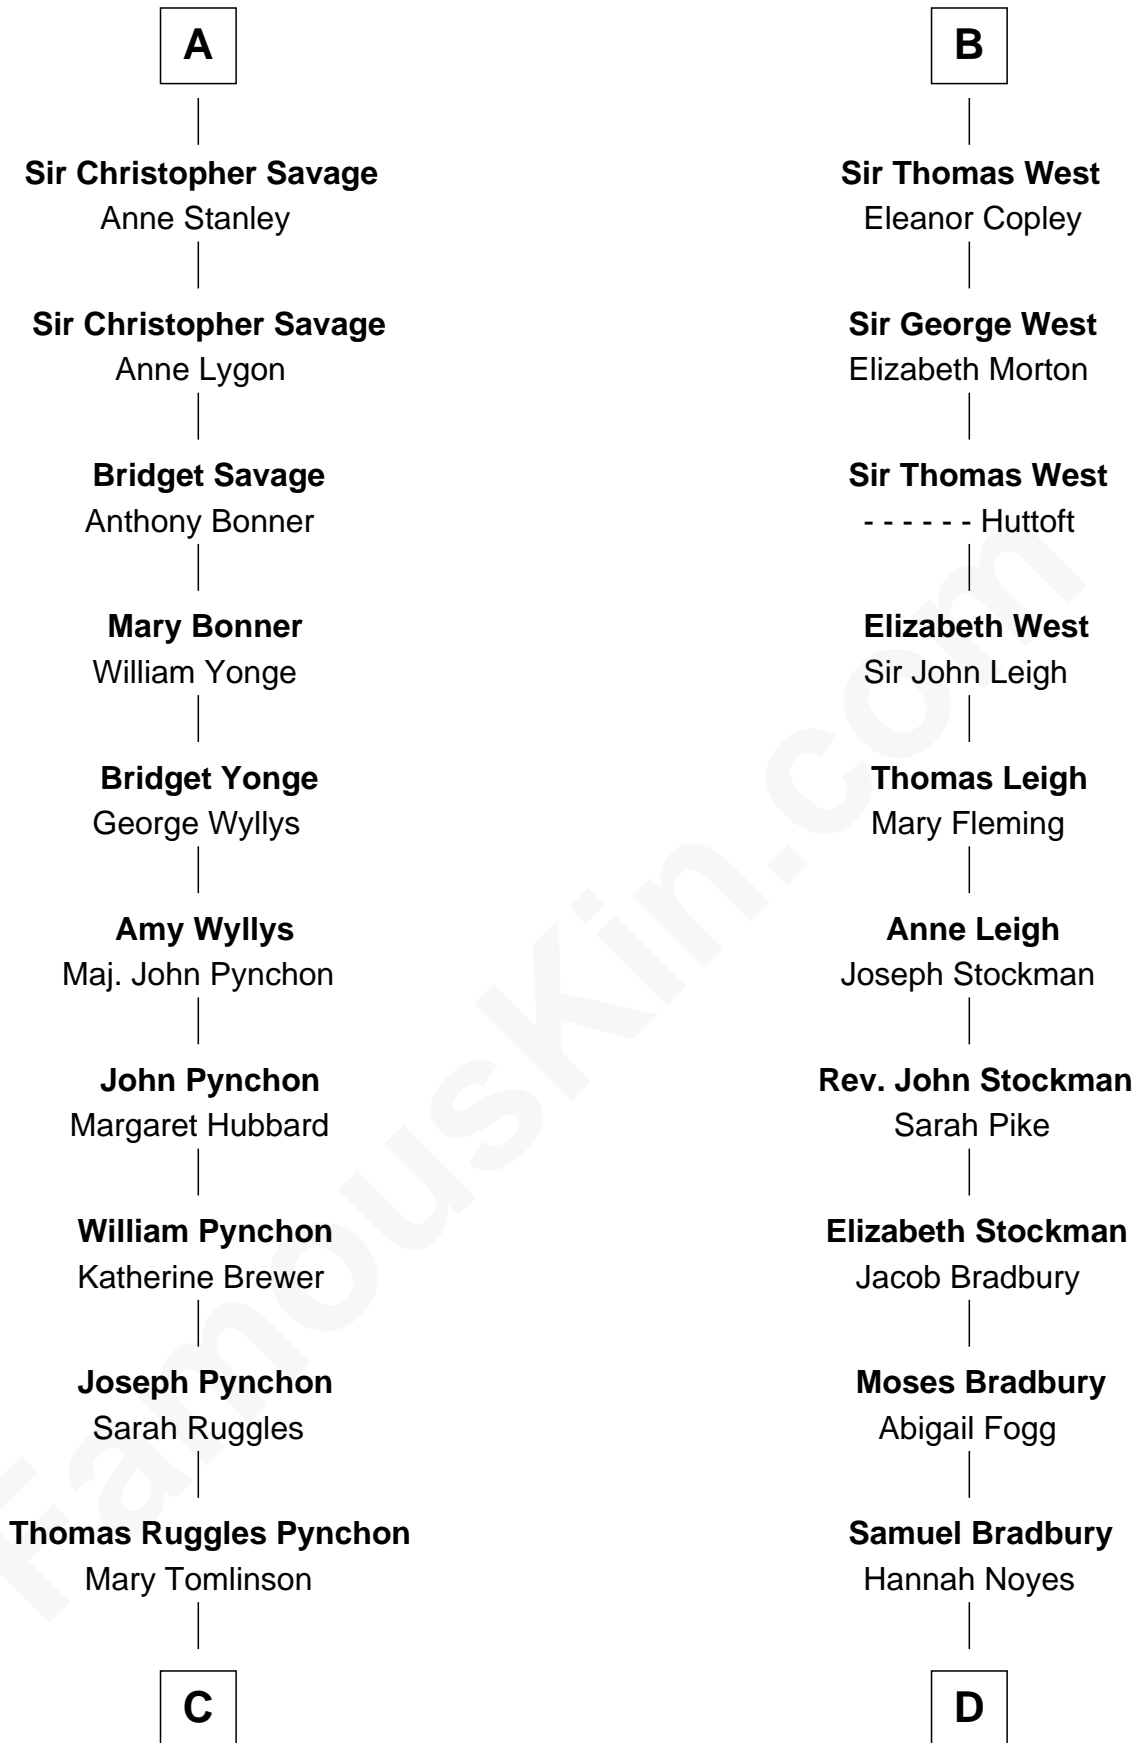

FamousKin.com

Relationship Chart of

Thomas Pynchon

American Novelist

21st cousin of

Ray Bradbury

Author of The Martian Chronicles

C

William Henry Ruggles Pynchon

Mary Murdock

William Lyon Pynchon

Annie Payne Cogswell

William Henry Chichele Pynchon

Carrie Susan Moyses

Thomas Ruggles Pynchon

Catherine Frances Bennett

Thomas Pynchon

Novelist

D

Samuel Bradbury

Frances Mary Rohead

Samuel Irving Bradbury

Mary Adell Spaulding

Samuel Hinkston Bradbury