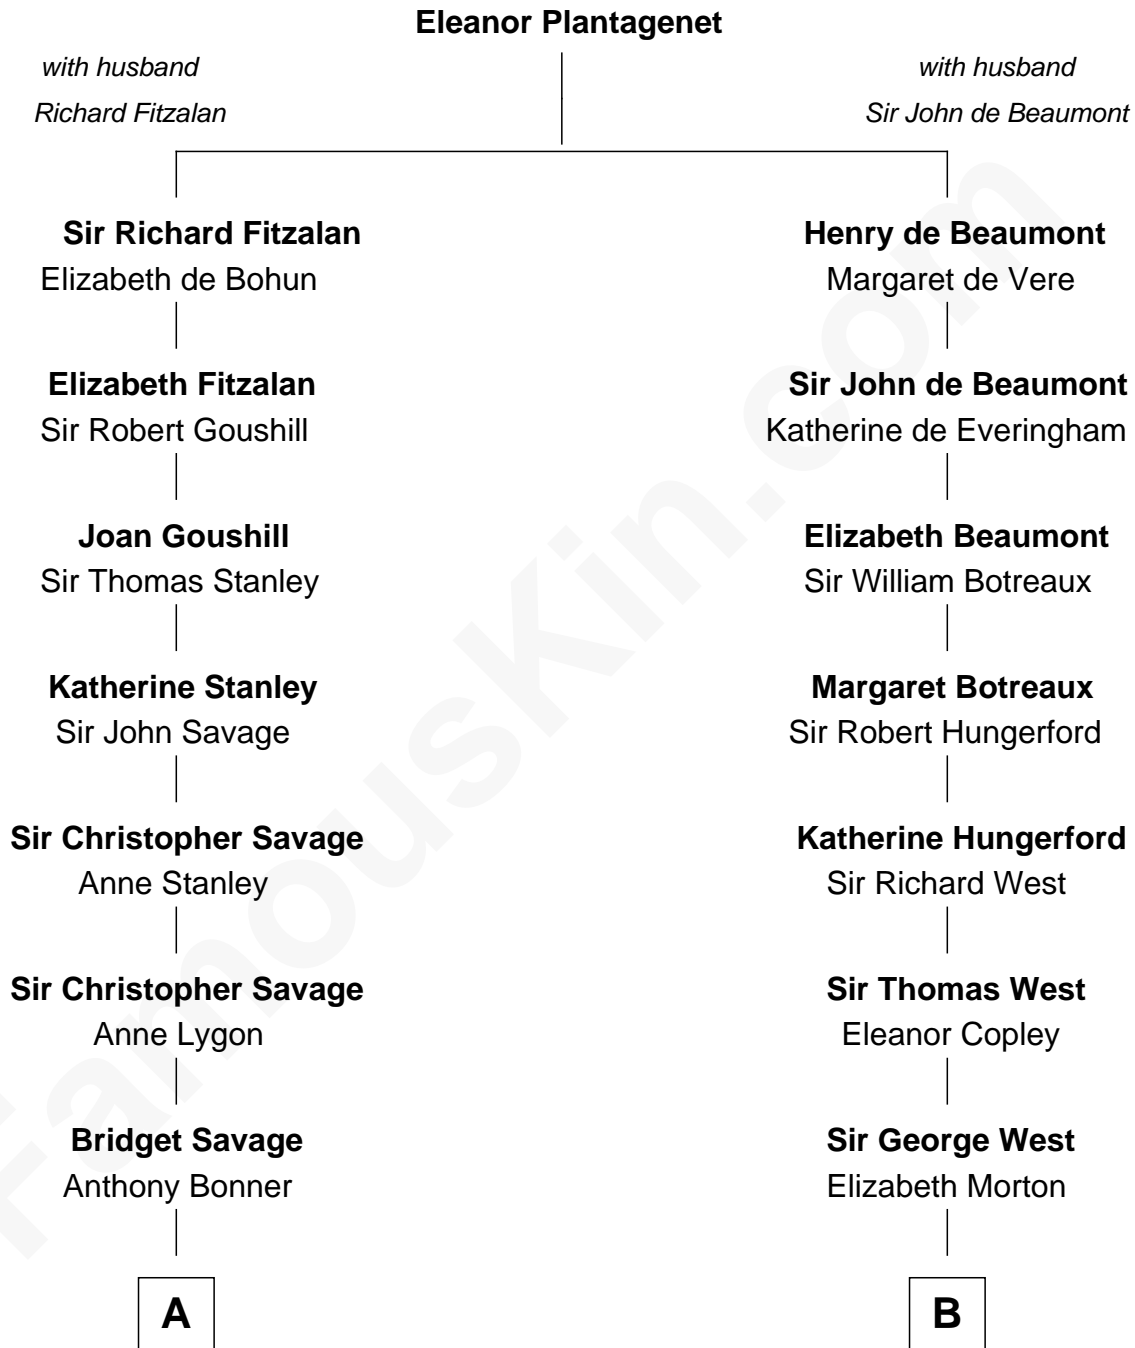

FamousKin.com
Relationship Chart of
Thomas Pynchon
American Novelist

18th cousin 1 time removed of

Ray Bradbury
Author of The Martian Chronicles

C

Thomas Ruggles Pynchon
Catherine Frances Bennett

Thomas Pynchon
Novelist

D

Samuel Hinkston Bradbury
Minnie Alice Davis

Leonard Spaulding Bradbury
Esther Marie Moberg

Ray Bradbury
Author of The Martian Chronicles

FamousKin.com