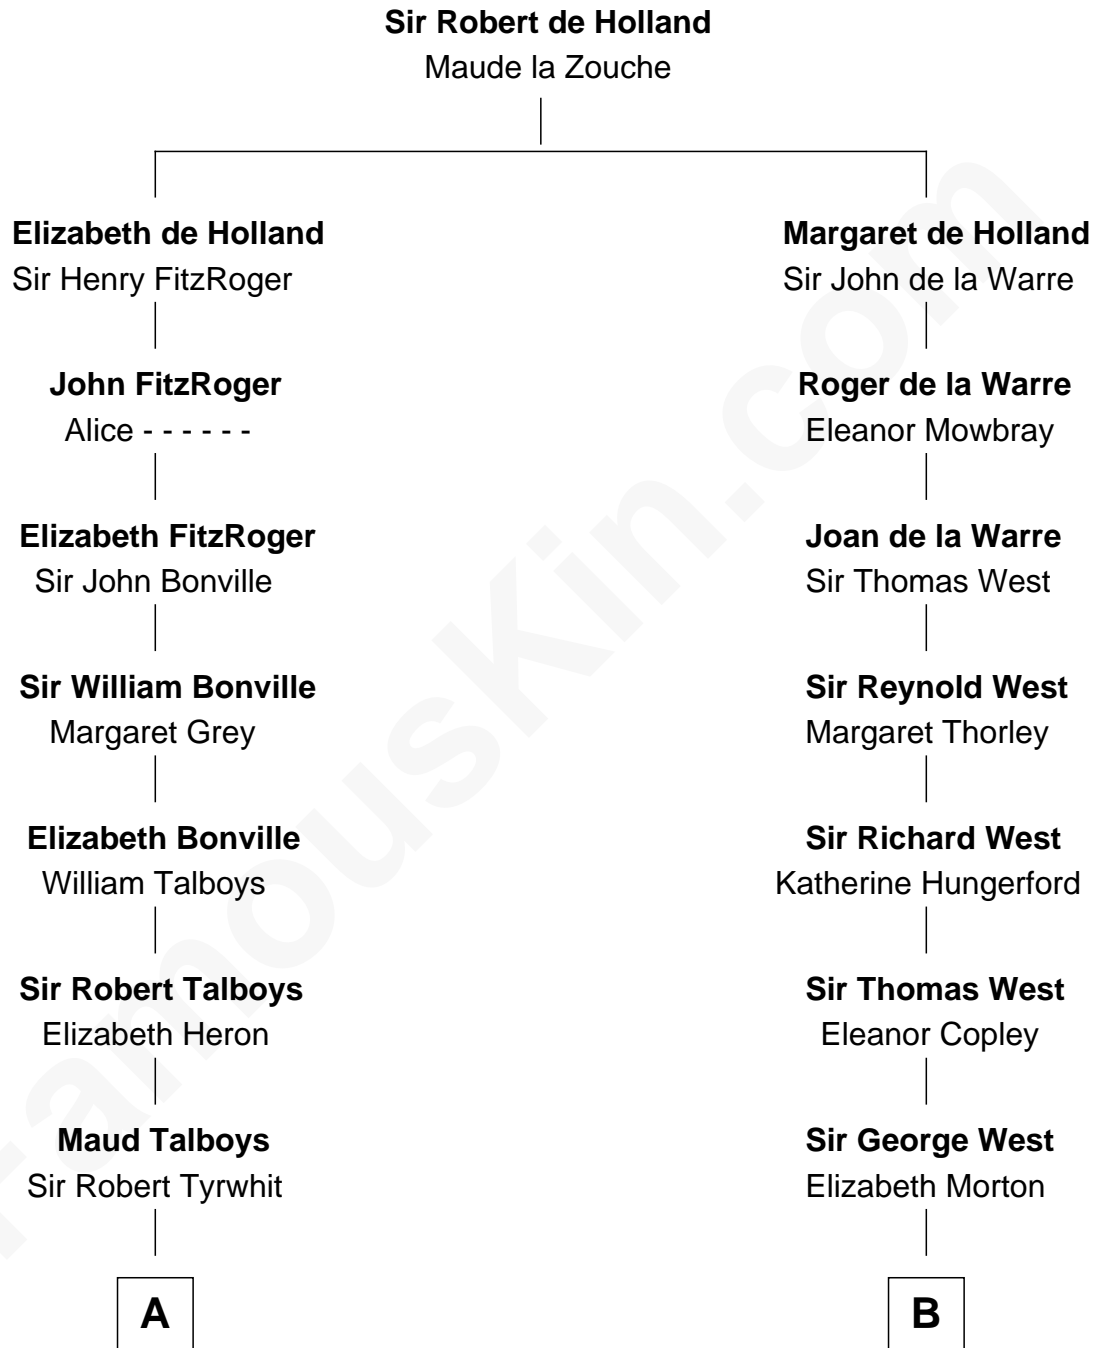

FamousKin.com
Relationship Chart of
Thomas Pynchon
American Novelist

19th cousin 1 time removed of

Ray Bradbury
Author of The Martian Chronicles

C

Annie Payne Cogswell

William Lyon Pynchon

William Henry Chichele Pynchon

Carrie Susan Moyses

Thomas Ruggles Pynchon

Catherine Frances Bennett

Thomas Pynchon

Novelist

D

Samuel Hinkston Bradbury

Minnie Alice Davis