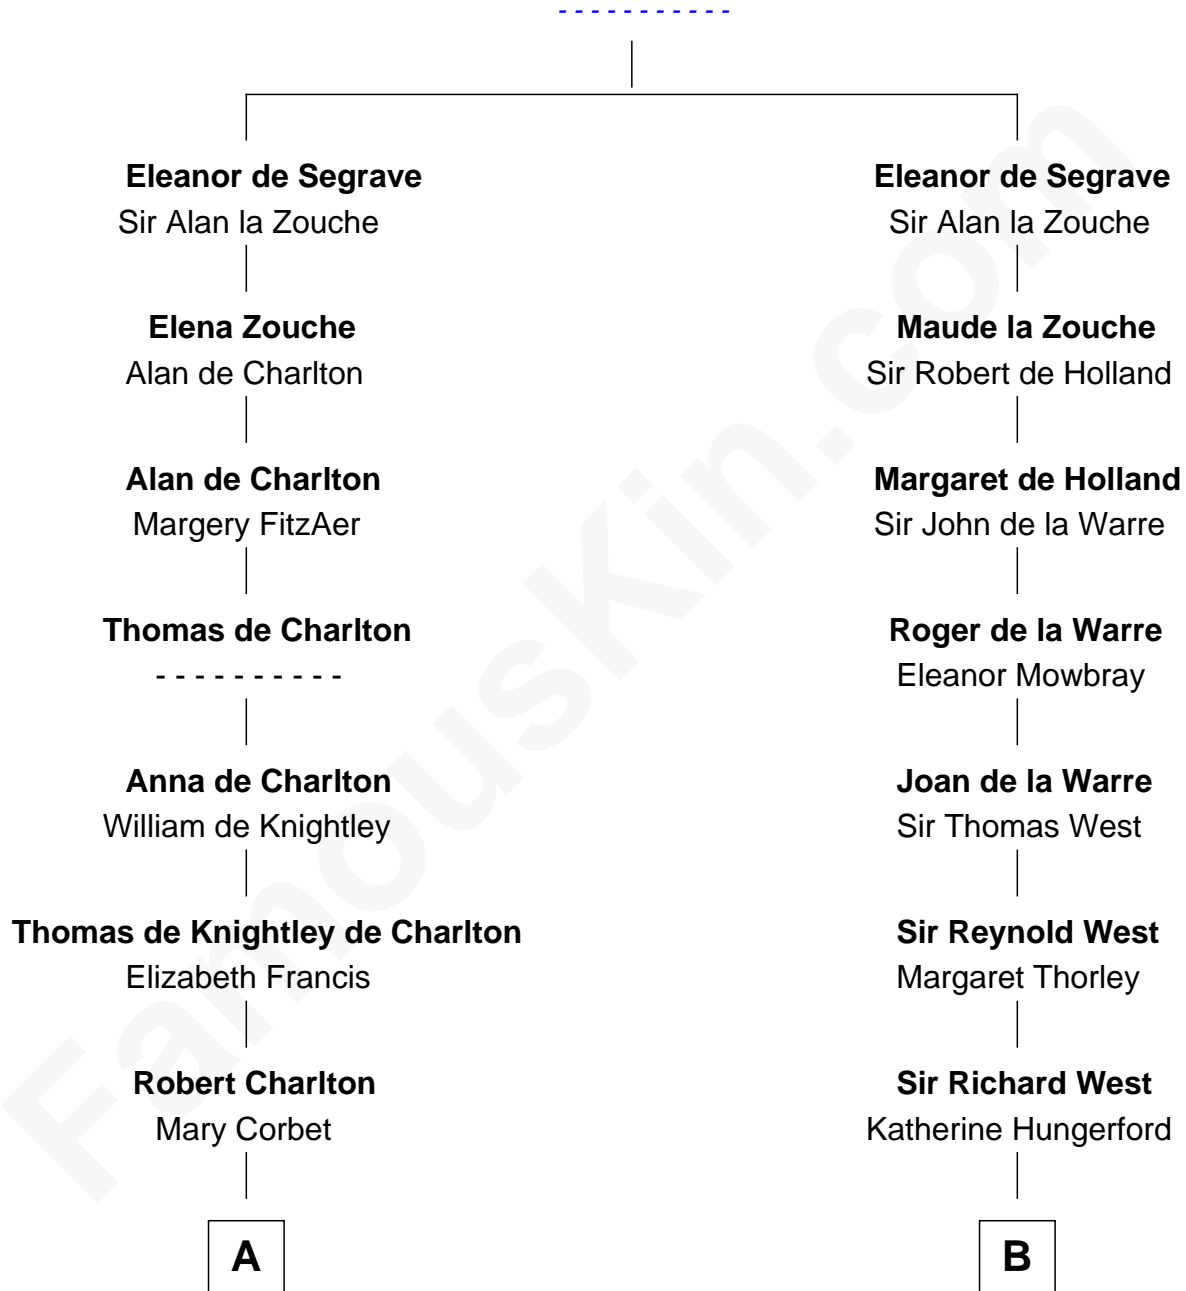

FamousKin.com Relationship Chart of

Thomas Pynchon

American Novelist

21st cousin of

Ray Bradbury

Author of The Martian Chronicles

Nicholas de Segrave

C

William Henry Ruggles Pynchon

Mary Murdock

William Lyon Pynchon

Annie Payne Cogswell

William Henry Chichele Pynchon

Carrie Susan Moyses

Thomas Ruggles Pynchon

Catherine Frances Bennett

Thomas Pynchon

Novelist

D

Samuel Bradbury

Frances Mary Rohead

Samuel Irving Bradbury

Mary Adell Spaulding

Samuel Hinkston Bradbury