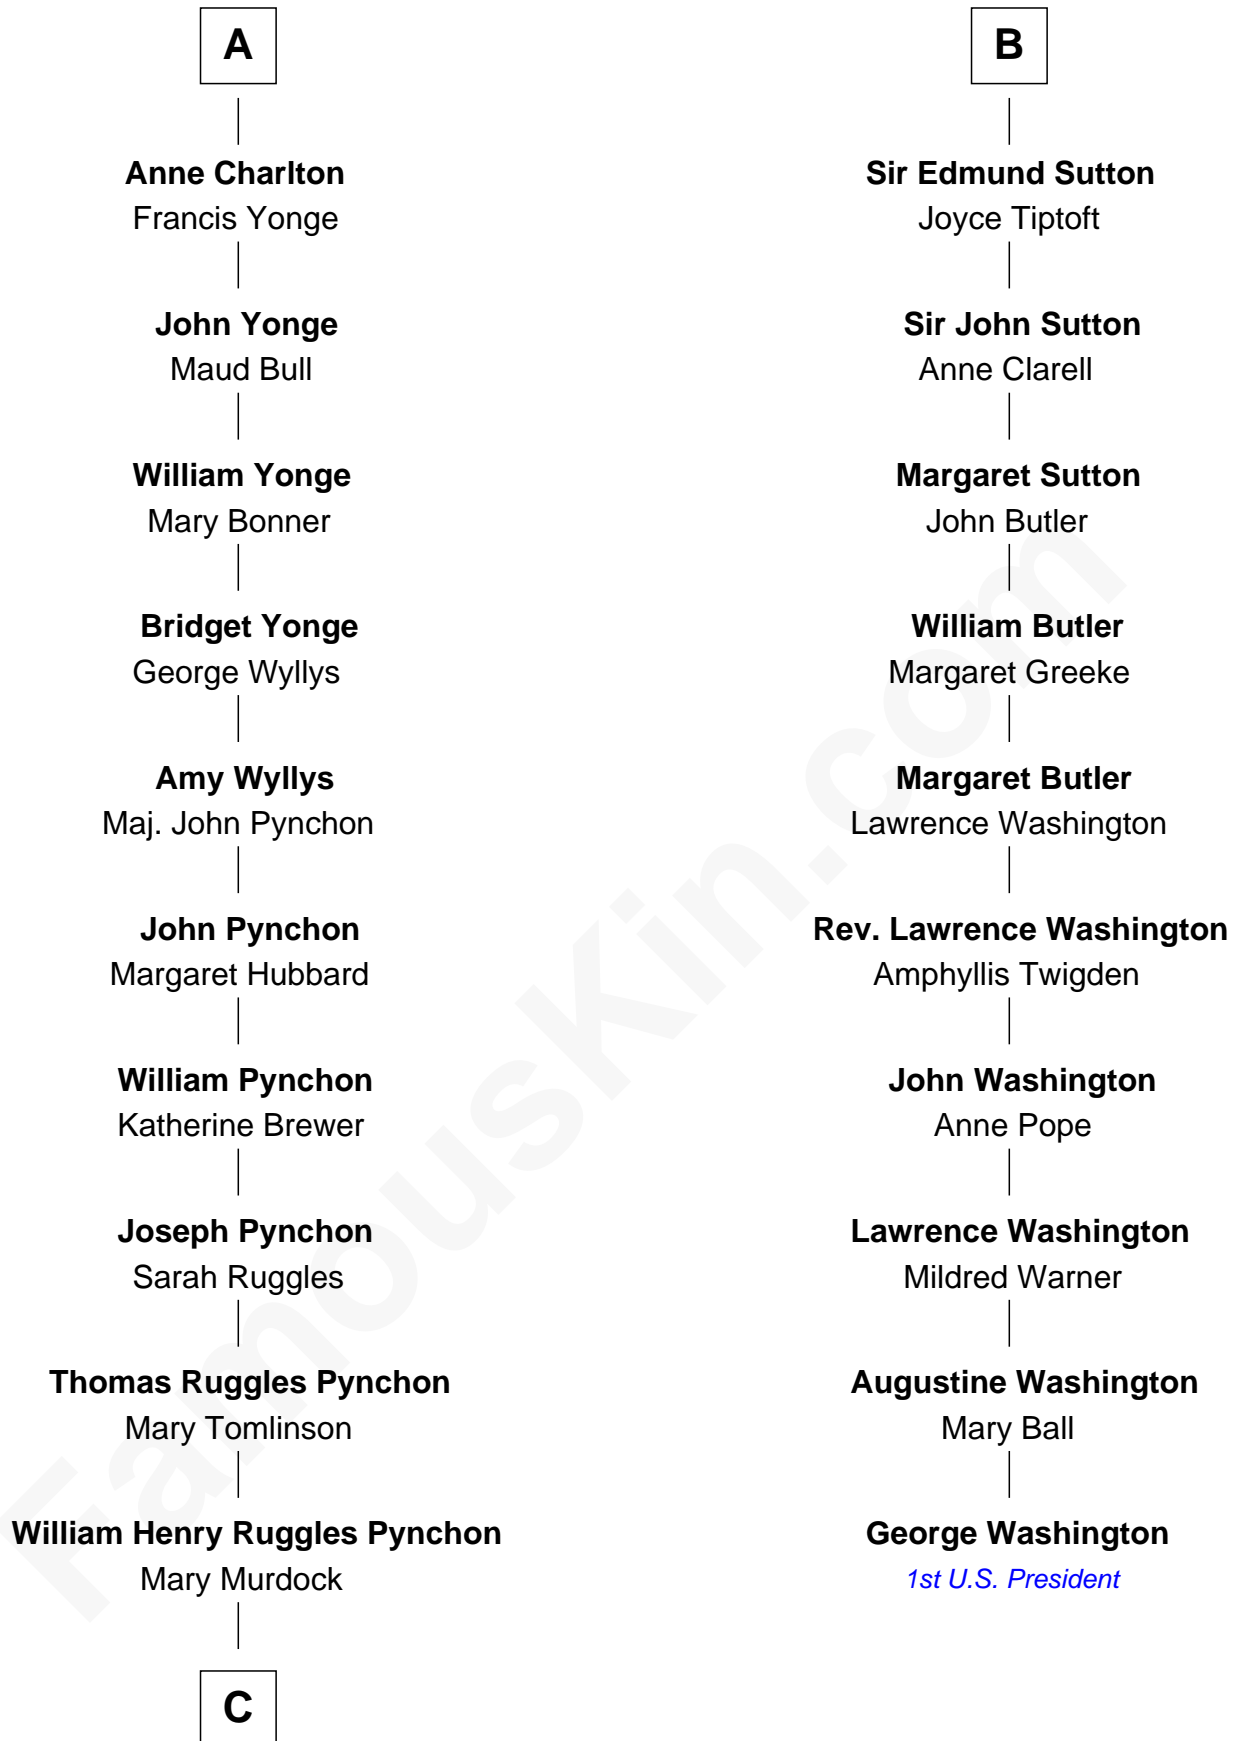

**FamousKin.com**  
**Relationship Chart of**  
**Thomas Pynchon**  
*American Novelist*

**16th cousin 4 times removed of**  
**George Washington**  
*1st U.S. President*

**C**

—  
**William Lyon Pynchon**

Annie Payne Cogswell

—  
**William Henry Chichele Pynchon**

Carrie Susan Moyses

—  
**Thomas Ruggles Pynchon**

Catherine Frances Bennett

—  
**Thomas Pynchon**

*Novelist*

FamousKin.com