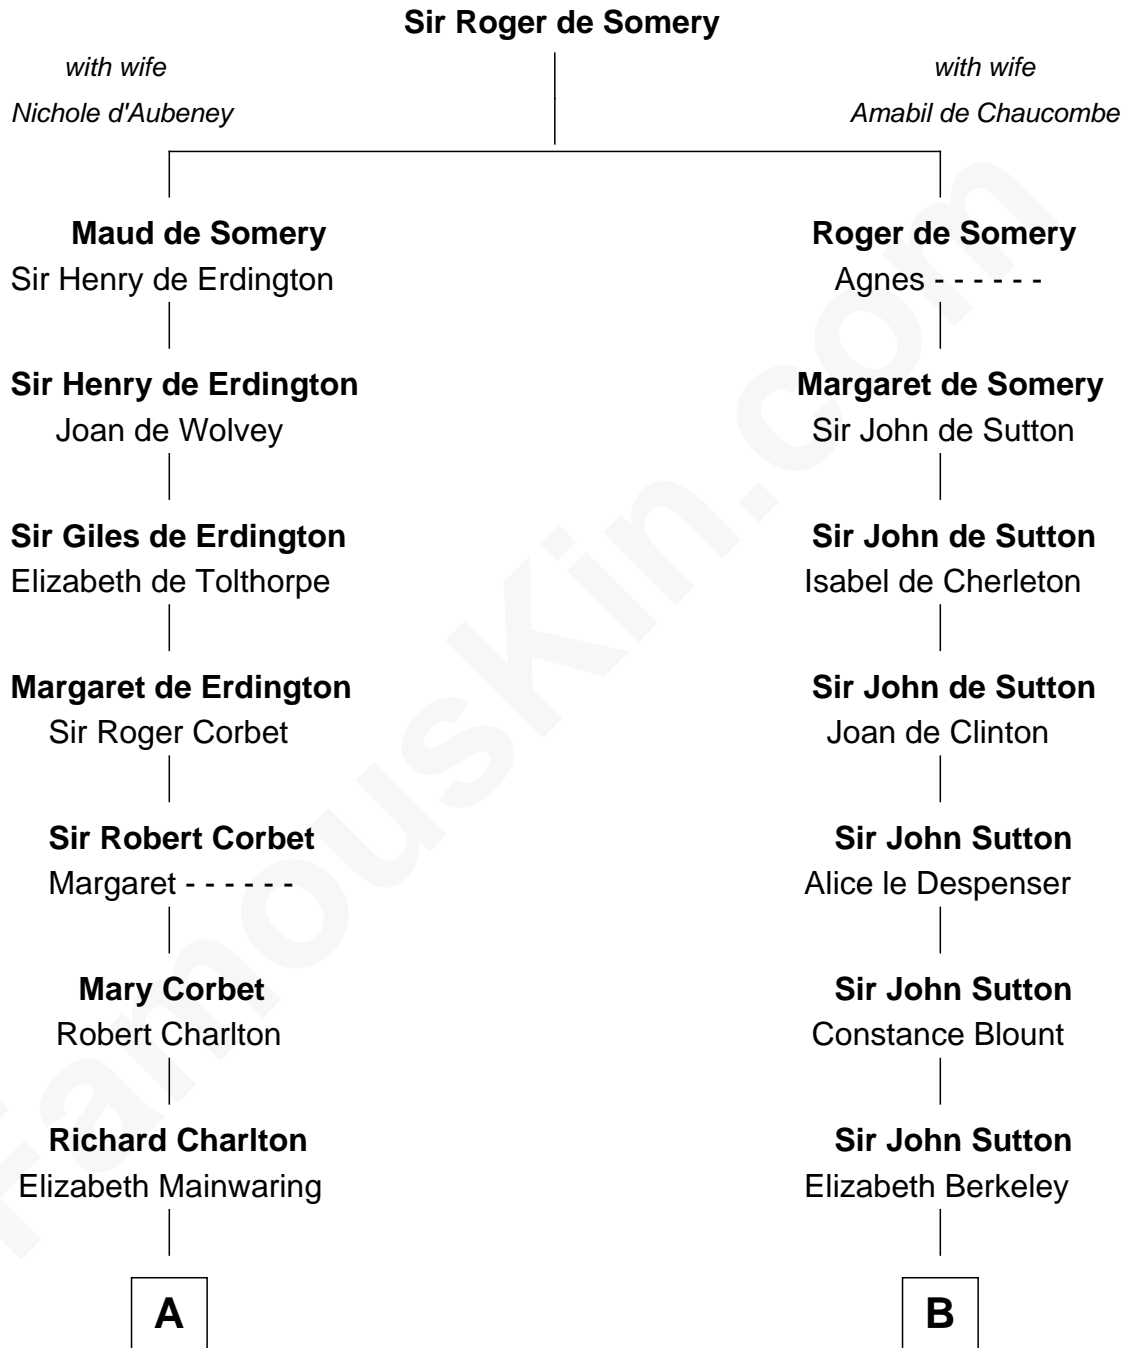

**FamousKin.com**  
**Relationship Chart of**  
**Thomas Pynchon**  
*American Novelist*

**16th cousin 4 times removed of**  
**George Washington**  
*1st U.S. President*

**C**

—  
**William Lyon Pynchon**