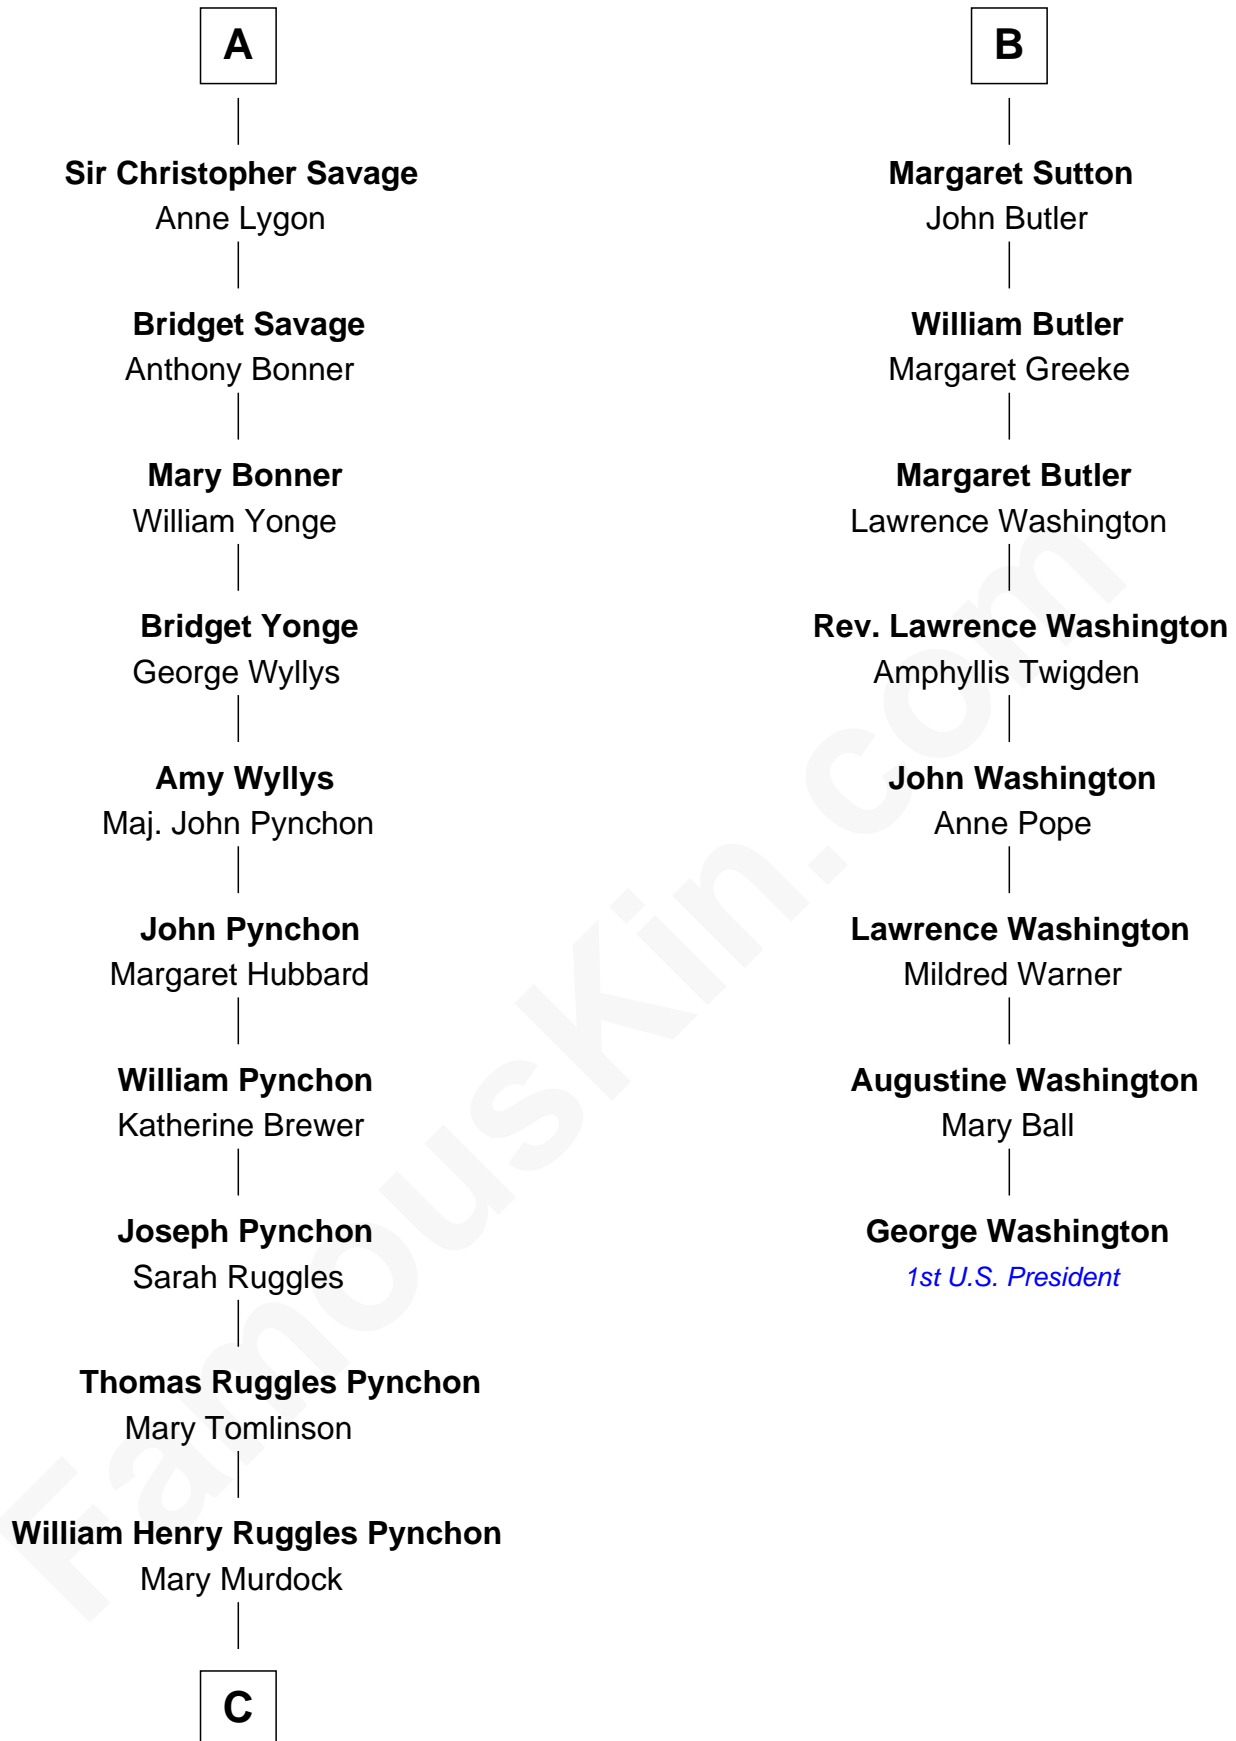

FamousKin.com
Relationship Chart of
Thomas Pynchon
American Novelist

14th cousin 6 times removed of
George Washington
1st U.S. President

C

William Lyon Pynchon

Annie Payne Cogswell

William Henry Chichele Pynchon

Carrie Susan Moyses

Thomas Ruggles Pynchon

Catherine Frances Bennett

Thomas Pynchon

Novelist

FamousKin.com