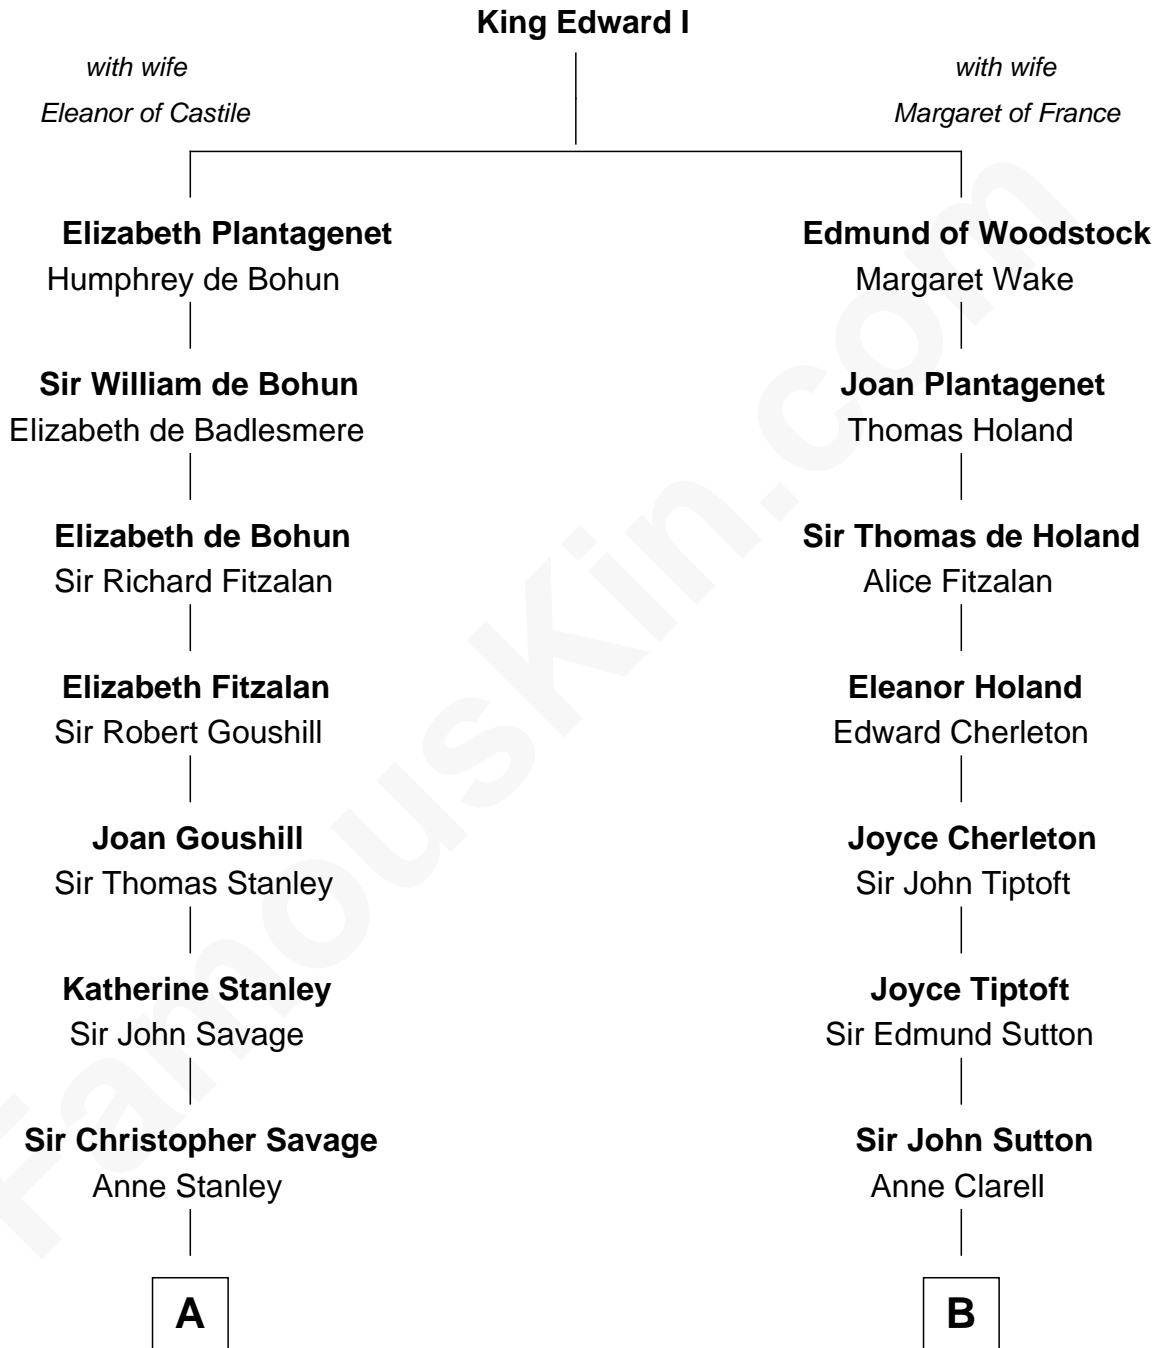

FamousKin.com
Relationship Chart of
Thomas Pynchon
American Novelist

14th cousin 6 times removed of
George Washington
1st U.S. President

C

William Lyon Pynchon

Annie Payne Cogswell

William Henry Chichele Pynchon

Carrie Susan Moyses

Thomas Ruggles Pynchon

Catherine Frances Bennett

Thomas Pynchon

Novelist

FamousKin.com