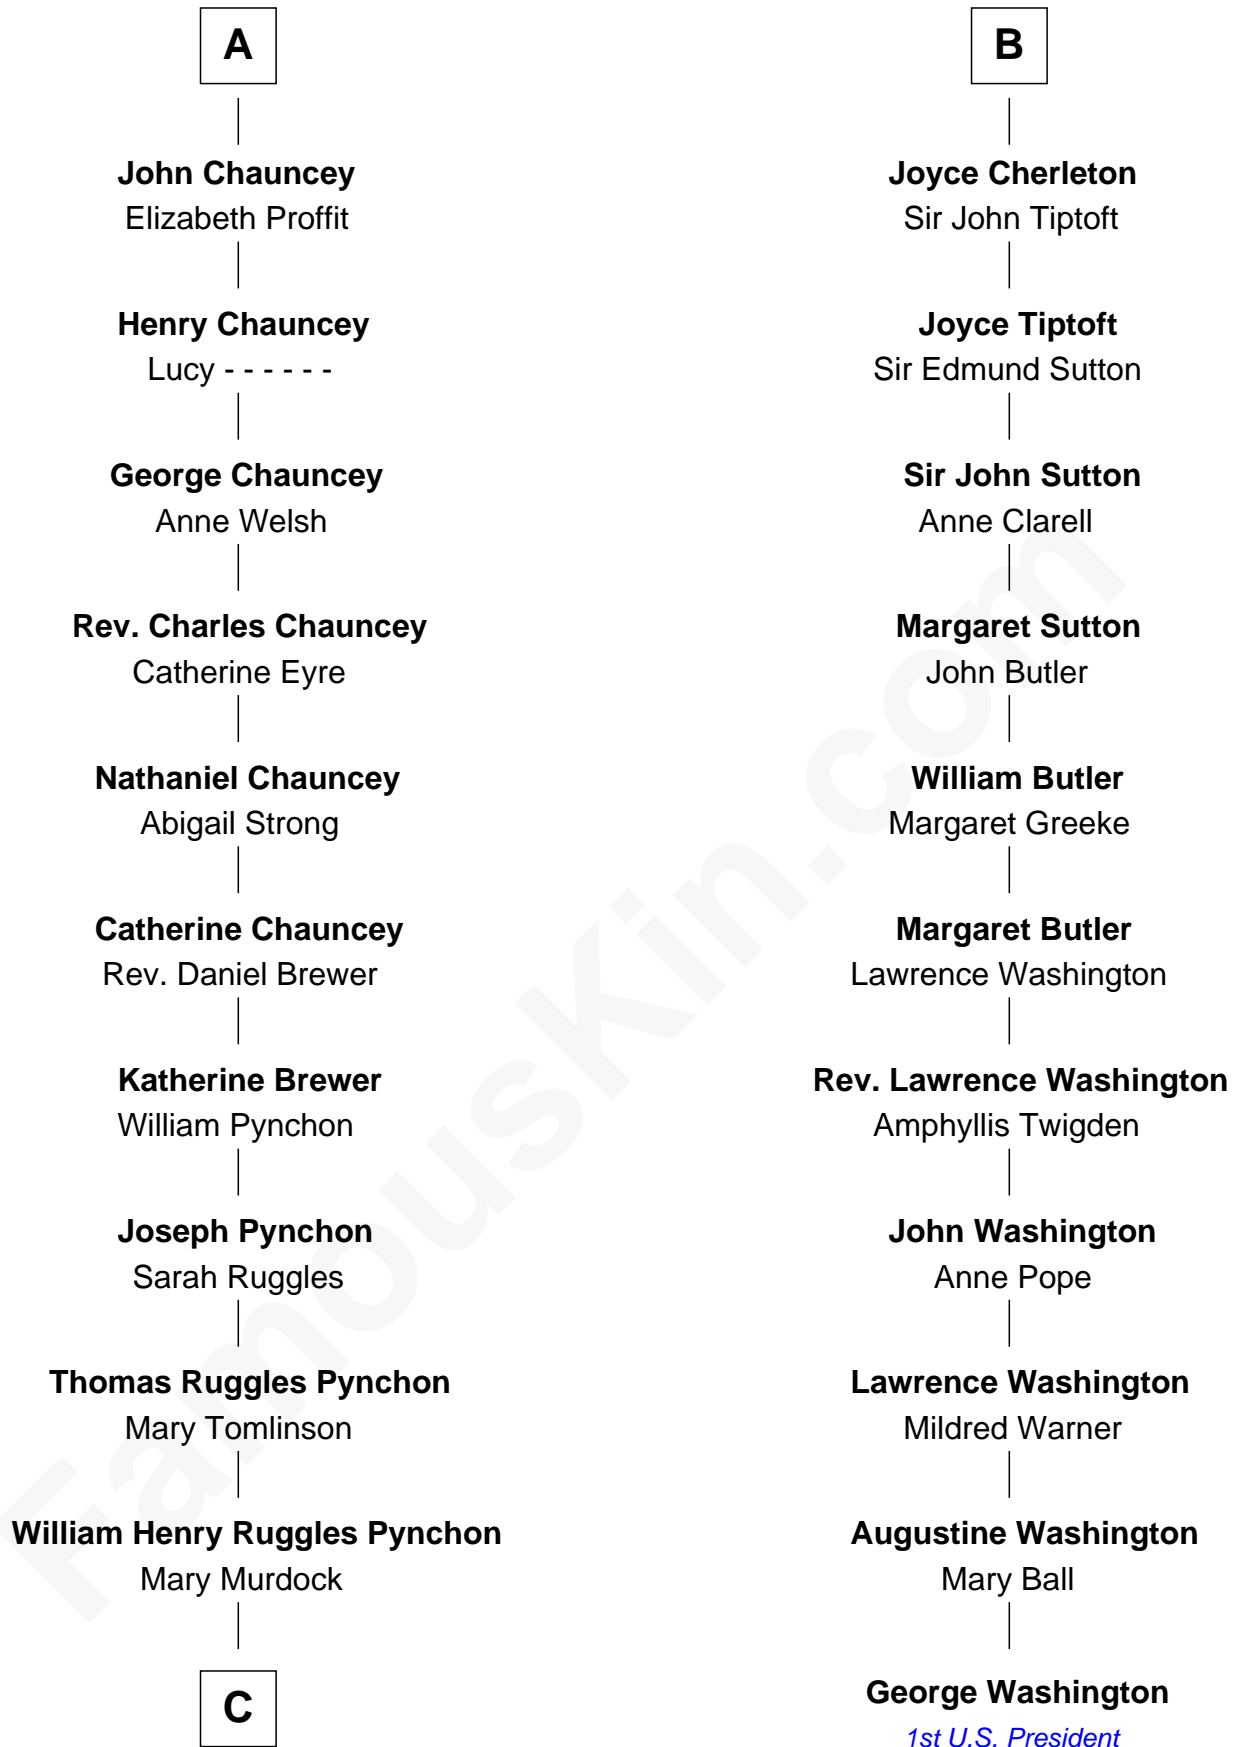

**FamousKin.com**  
**Relationship Chart of**  
**Thomas Pynchon**  
*American Novelist*

17th cousin 3 times removed of  
**George Washington**  
*1st U.S. President*

**C**

—  
**William Lyon Pynchon**

Annie Payne Cogswell

—  
**William Henry Chichele Pynchon**

Carrie Susan Moyses

—  
**Thomas Ruggles Pynchon**

Catherine Frances Bennett

—  
**Thomas Pynchon**

*Novelist*

FamousKin.com