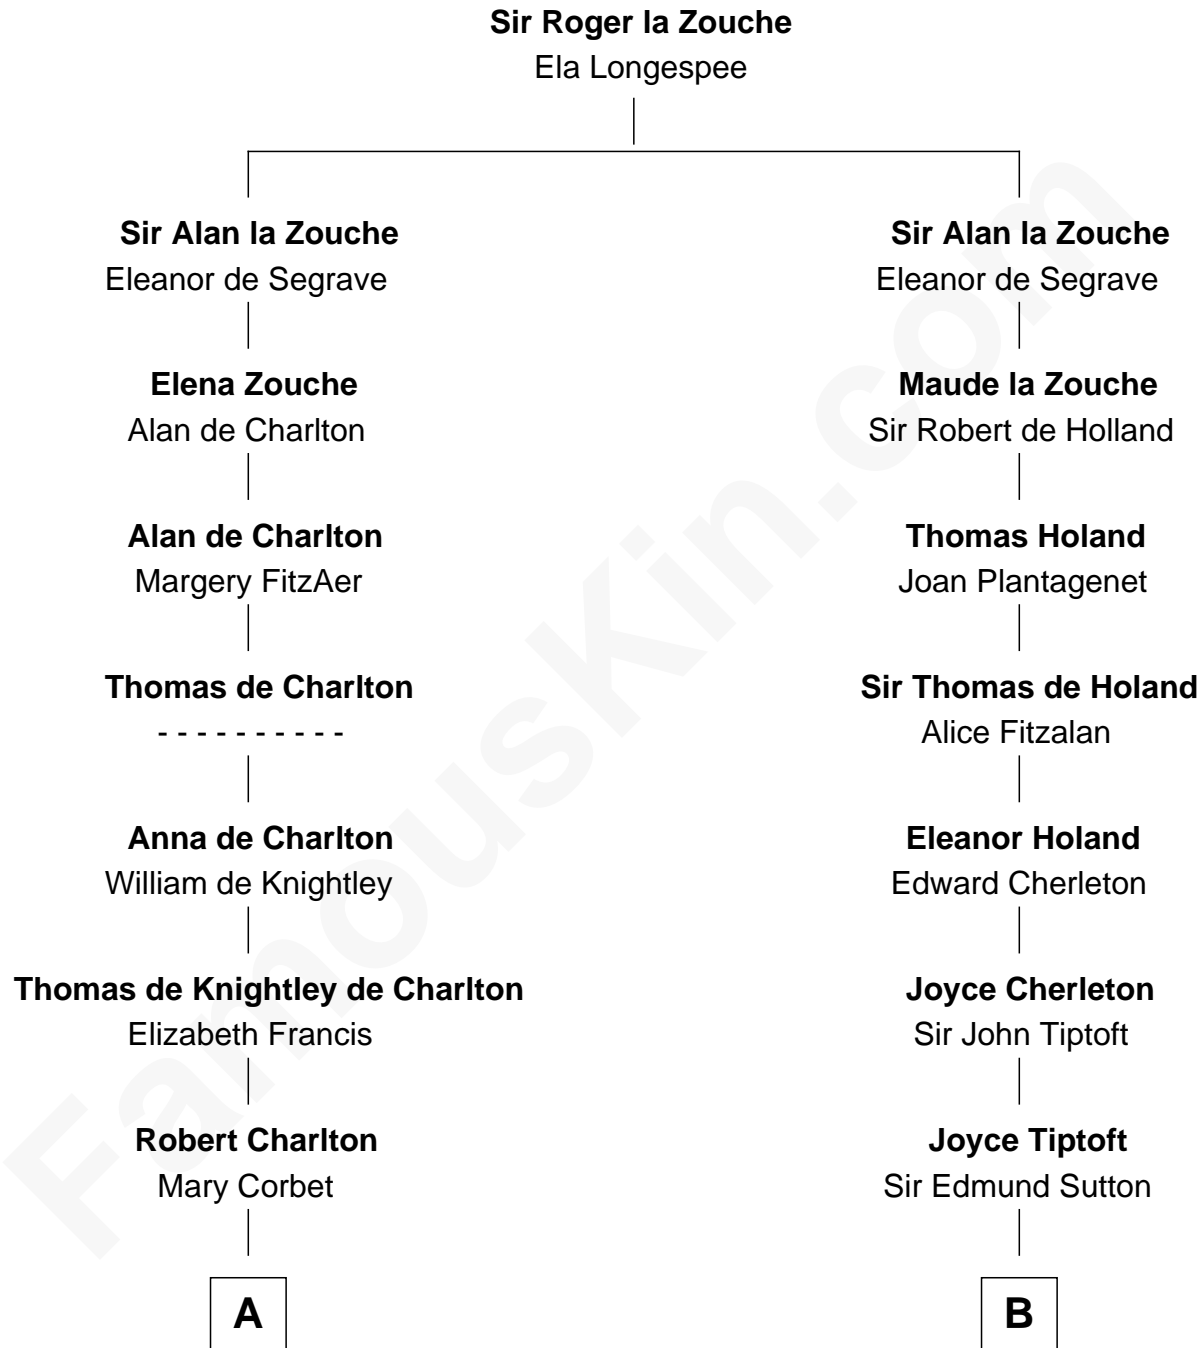

**FamousKin.com**  
**Relationship Chart of**  
**Thomas Pynchon**  
*American Novelist*

15th cousin 6 times removed of  
**George Washington**  
*1st U.S. President*

**C**

William Henry Ruggles Pynchon

Mary Murdock