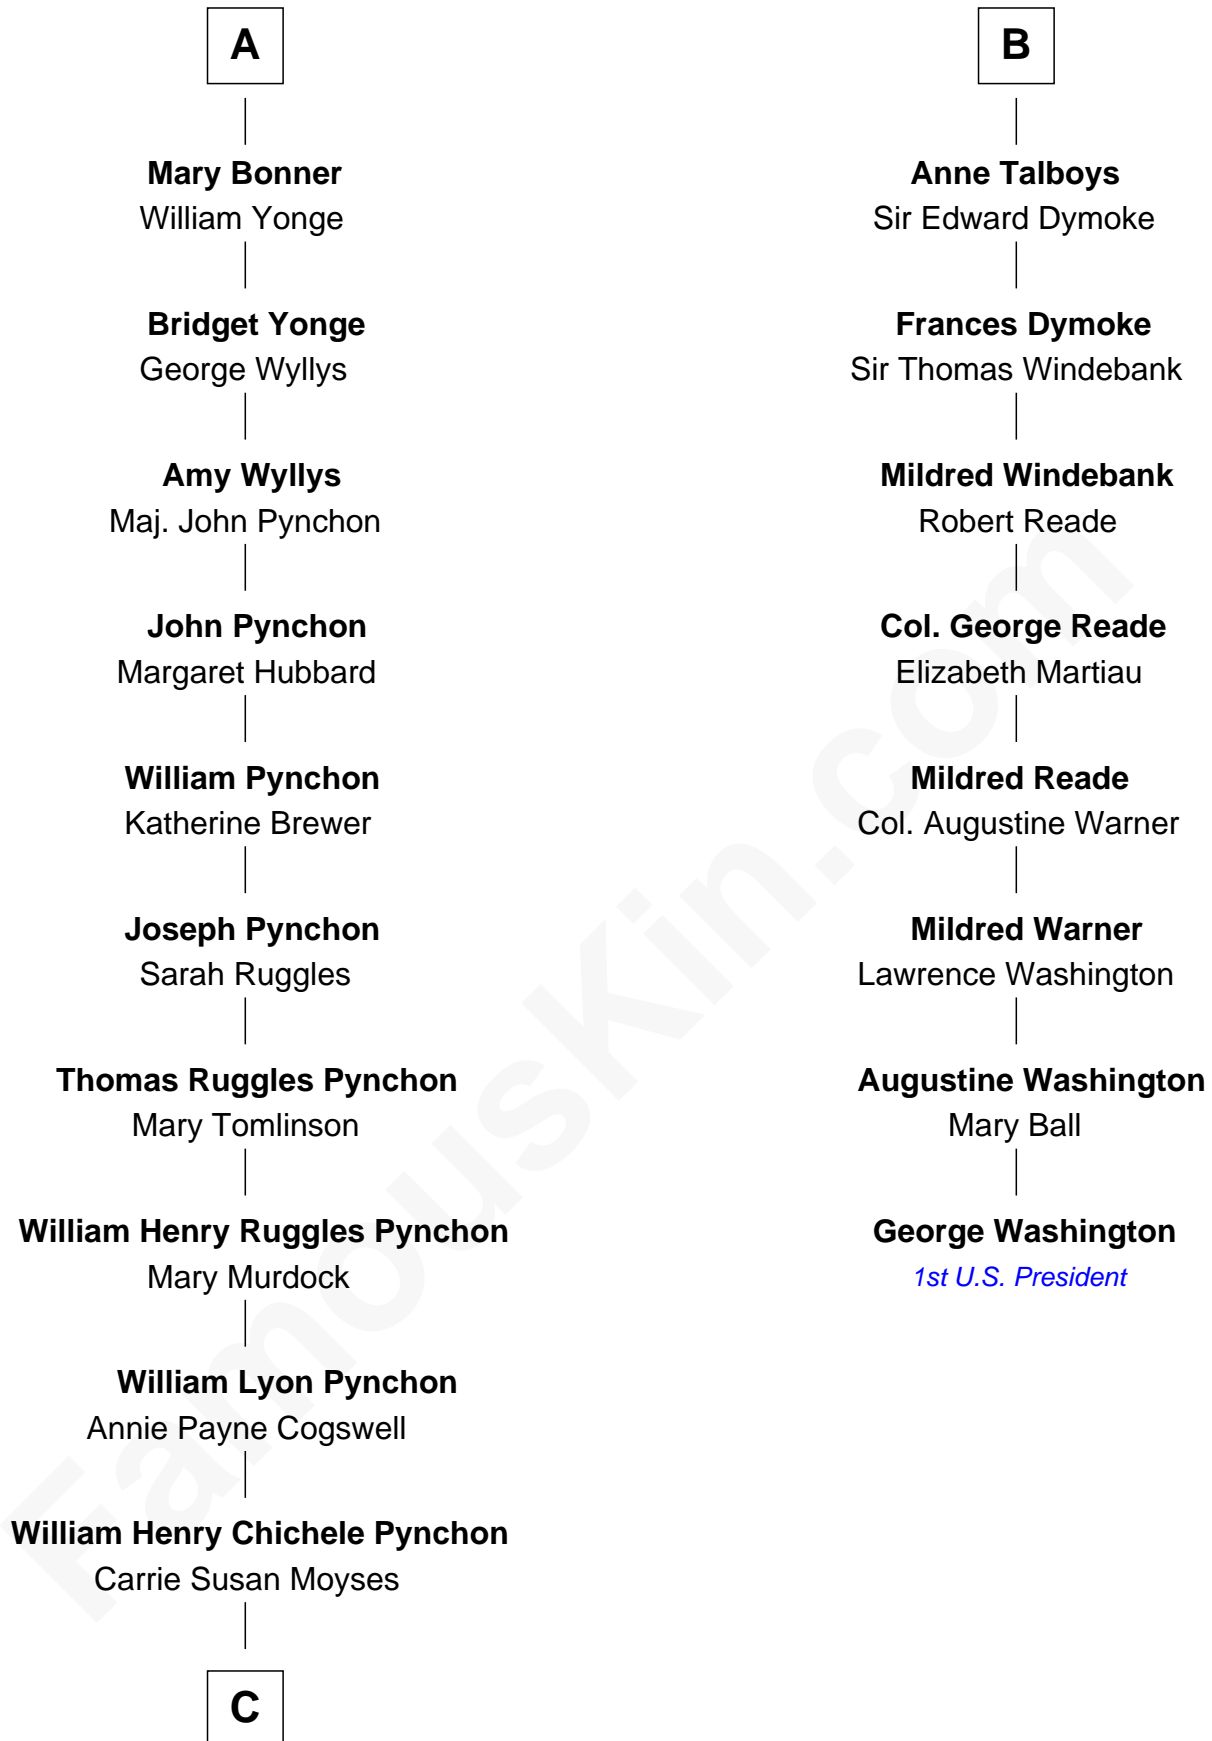

FamousKin.com
Relationship Chart of
Thomas Pynchon
American Novelist

14th cousin 4 times removed of
George Washington
1st U.S. President

C

Thomas Ruggles Pynchon

Catherine Frances Bennett

Thomas Pynchon

Novelist

FamousKin.com