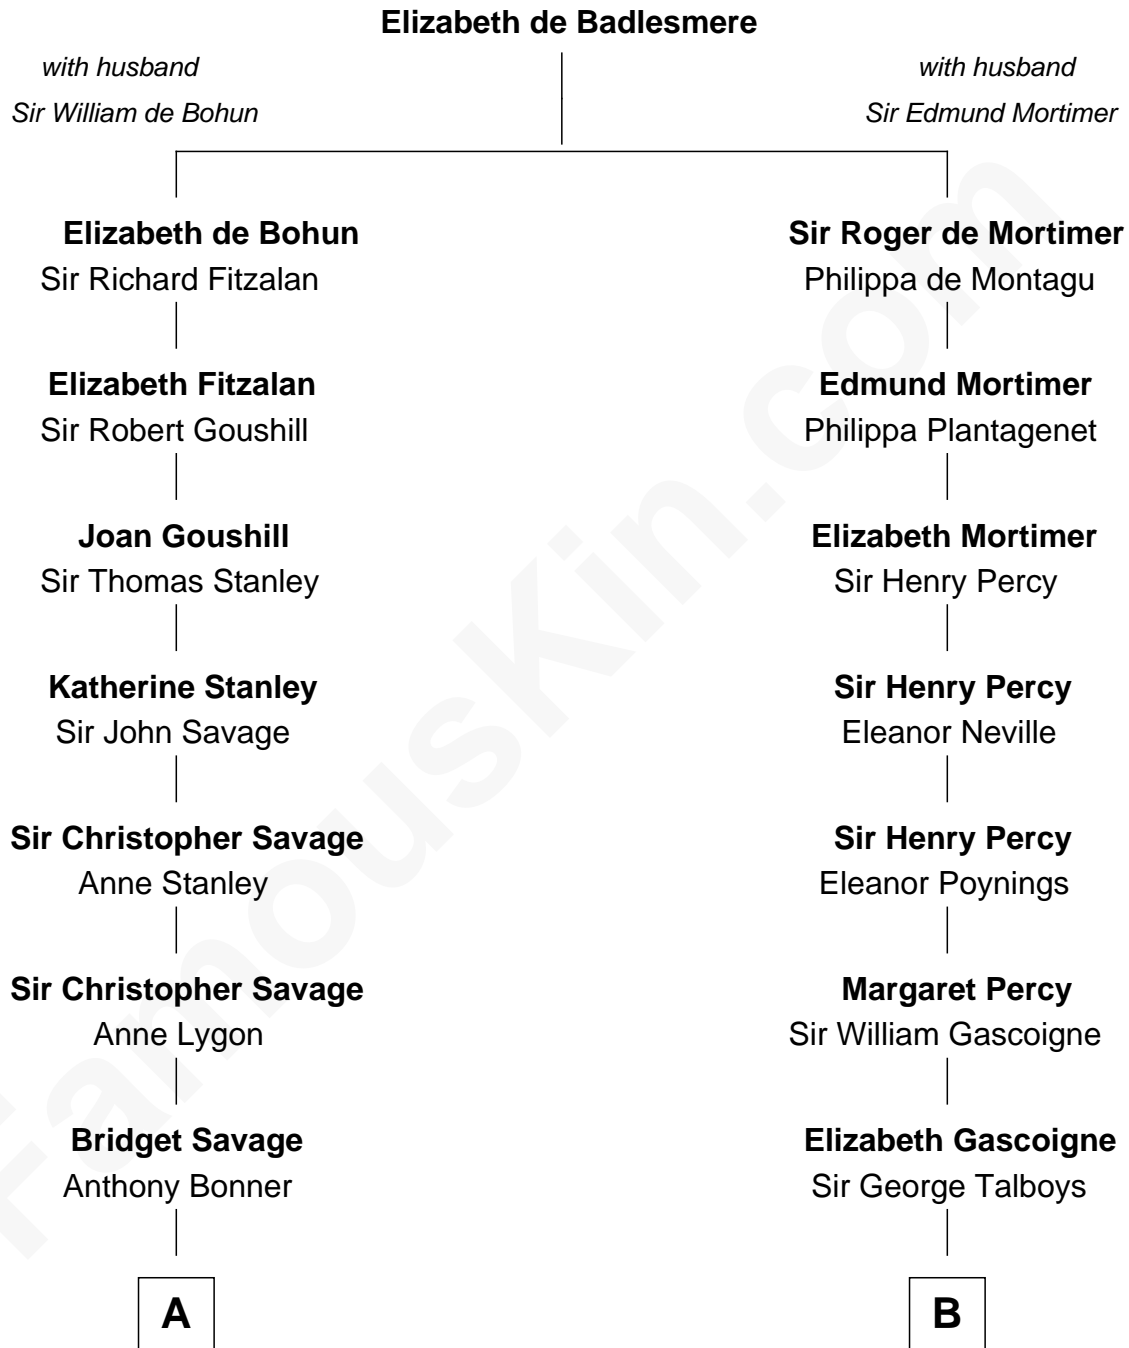

FamousKin.com
Relationship Chart of
Thomas Pynchon
American Novelist

14th cousin 4 times removed of
George Washington
1st U.S. President

C

Thomas Ruggles Pynchon

Catherine Frances Bennett

Thomas Pynchon

Novelist

FamousKin.com