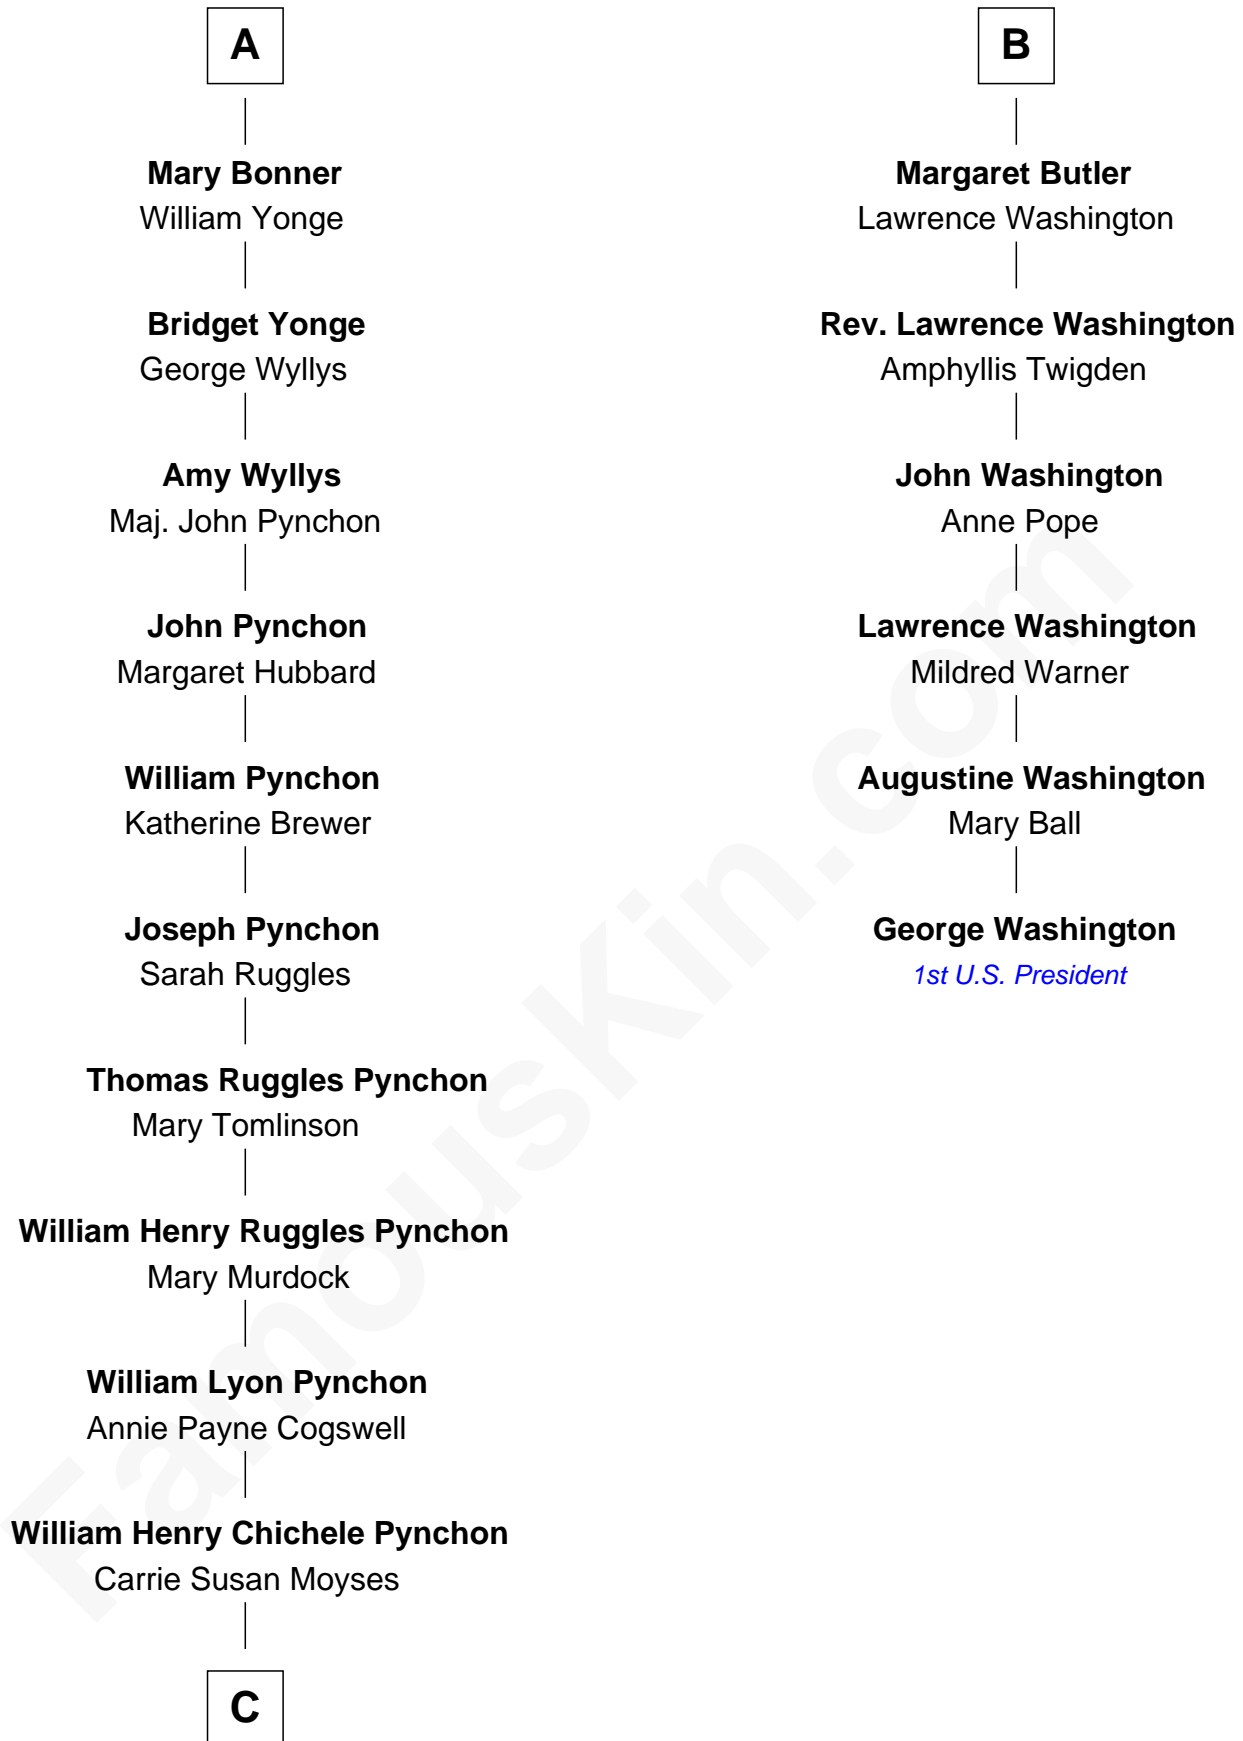

FamousKin.com
Relationship Chart of
Thomas Pynchon
American Novelist

12th cousin 6 times removed of
George Washington
1st U.S. President

C

—
Thomas Ruggles Pynchon

Catherine Frances Bennett

—
Thomas Pynchon

Novelist

FamousKin.com