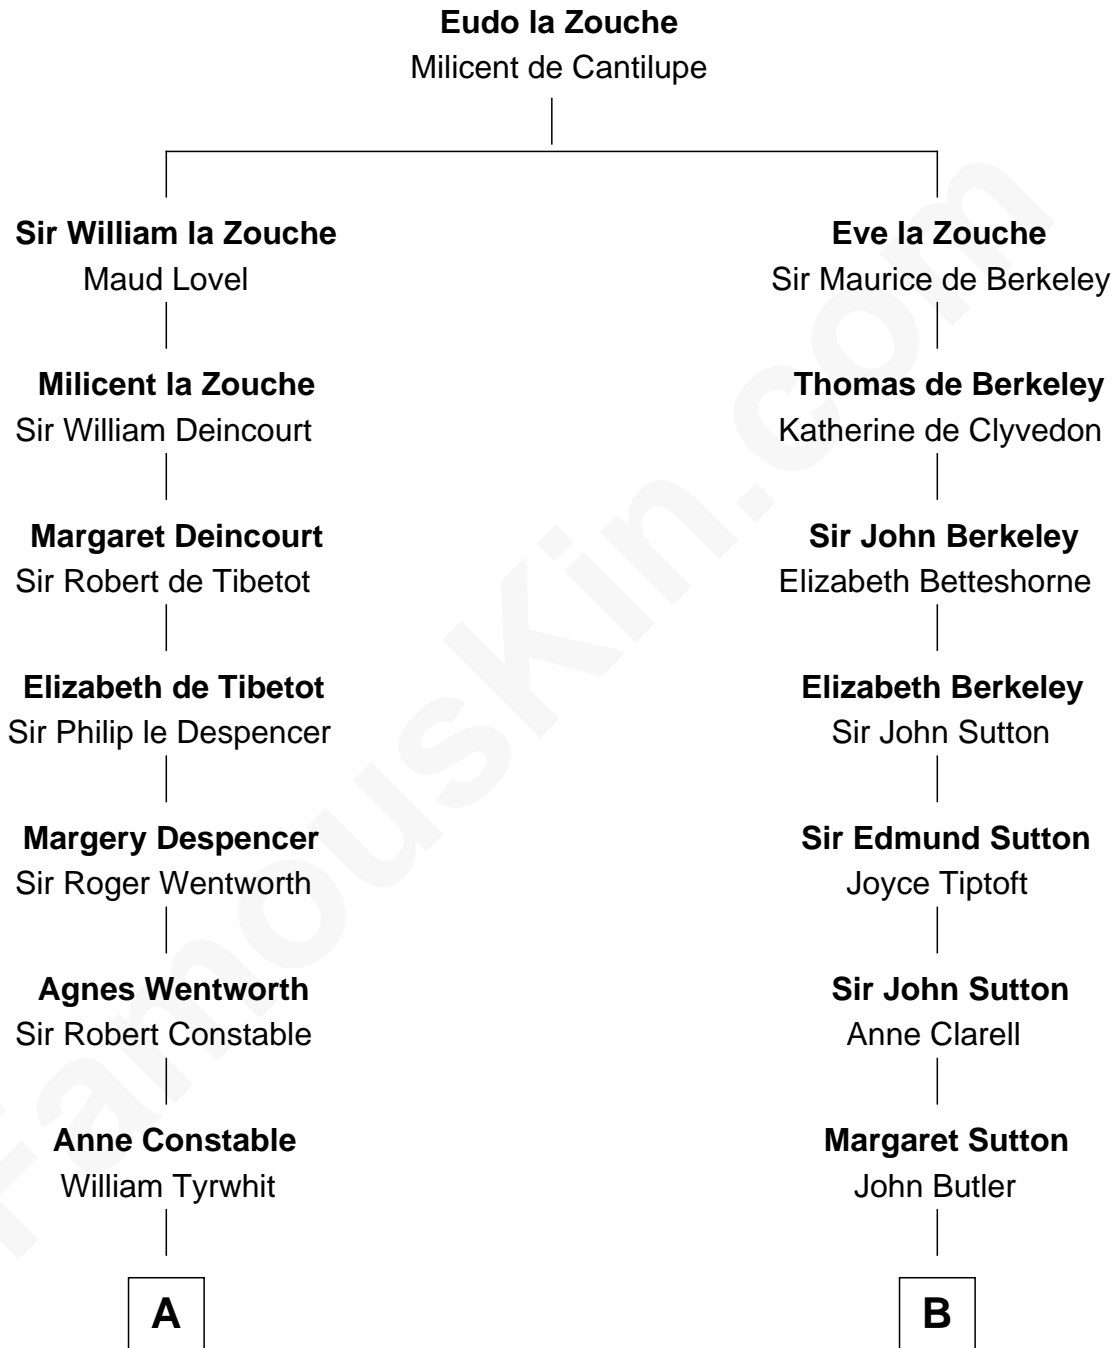

**FamousKin.com**  
**Relationship Chart of**  
**Thomas Pynchon**  
*American Novelist*

13th cousin 8 times removed of  
**George Washington**  
*1st U.S. President*

**C**

**Dr. William Henry Cogswell**

Lucretia Anne Payne

**Annie Payne Cogswell**

William Lyon Pynchon

**William Henry Chichele Pynchon**

Carrie Susan Moyses

**Thomas Ruggles Pynchon**

Catherine Frances Bennett

**Thomas Pynchon**