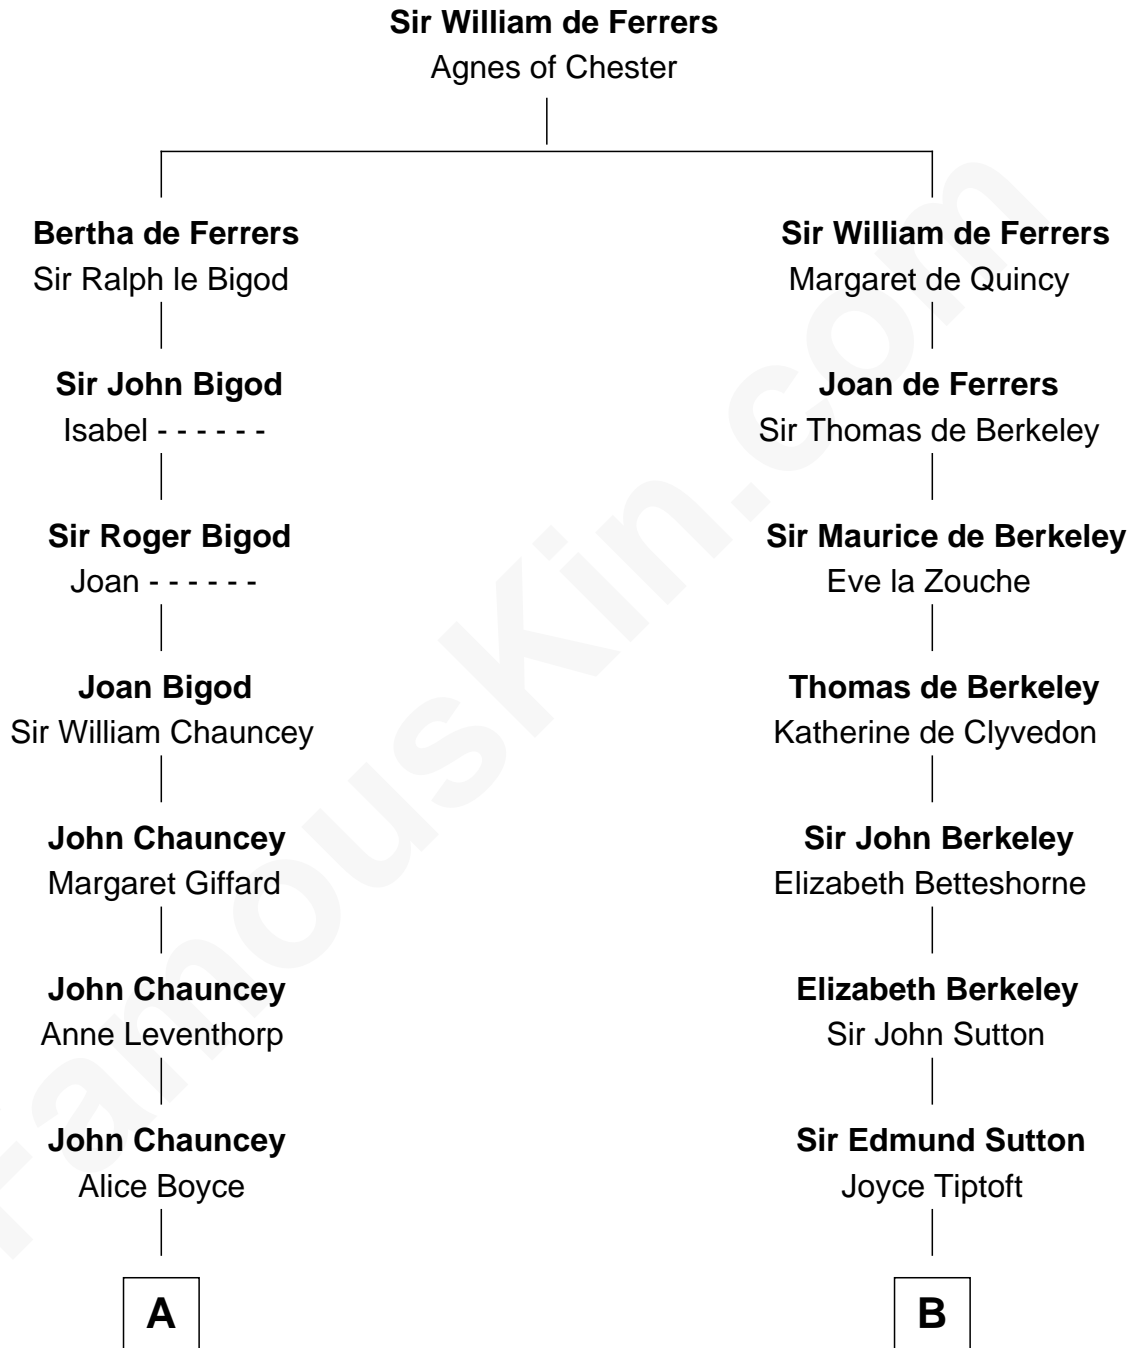

FamousKin.com
Relationship Chart of
Thomas Pynchon
American Novelist

15th cousin 5 times removed of
George Washington
1st U.S. President

C

William Lyon Pynchon

Annie Payne Cogswell

William Henry Chichele Pynchon

Carrie Susan Moyses

Thomas Ruggles Pynchon

Catherine Frances Bennett

Thomas Pynchon

Novelist

FamousKin.com