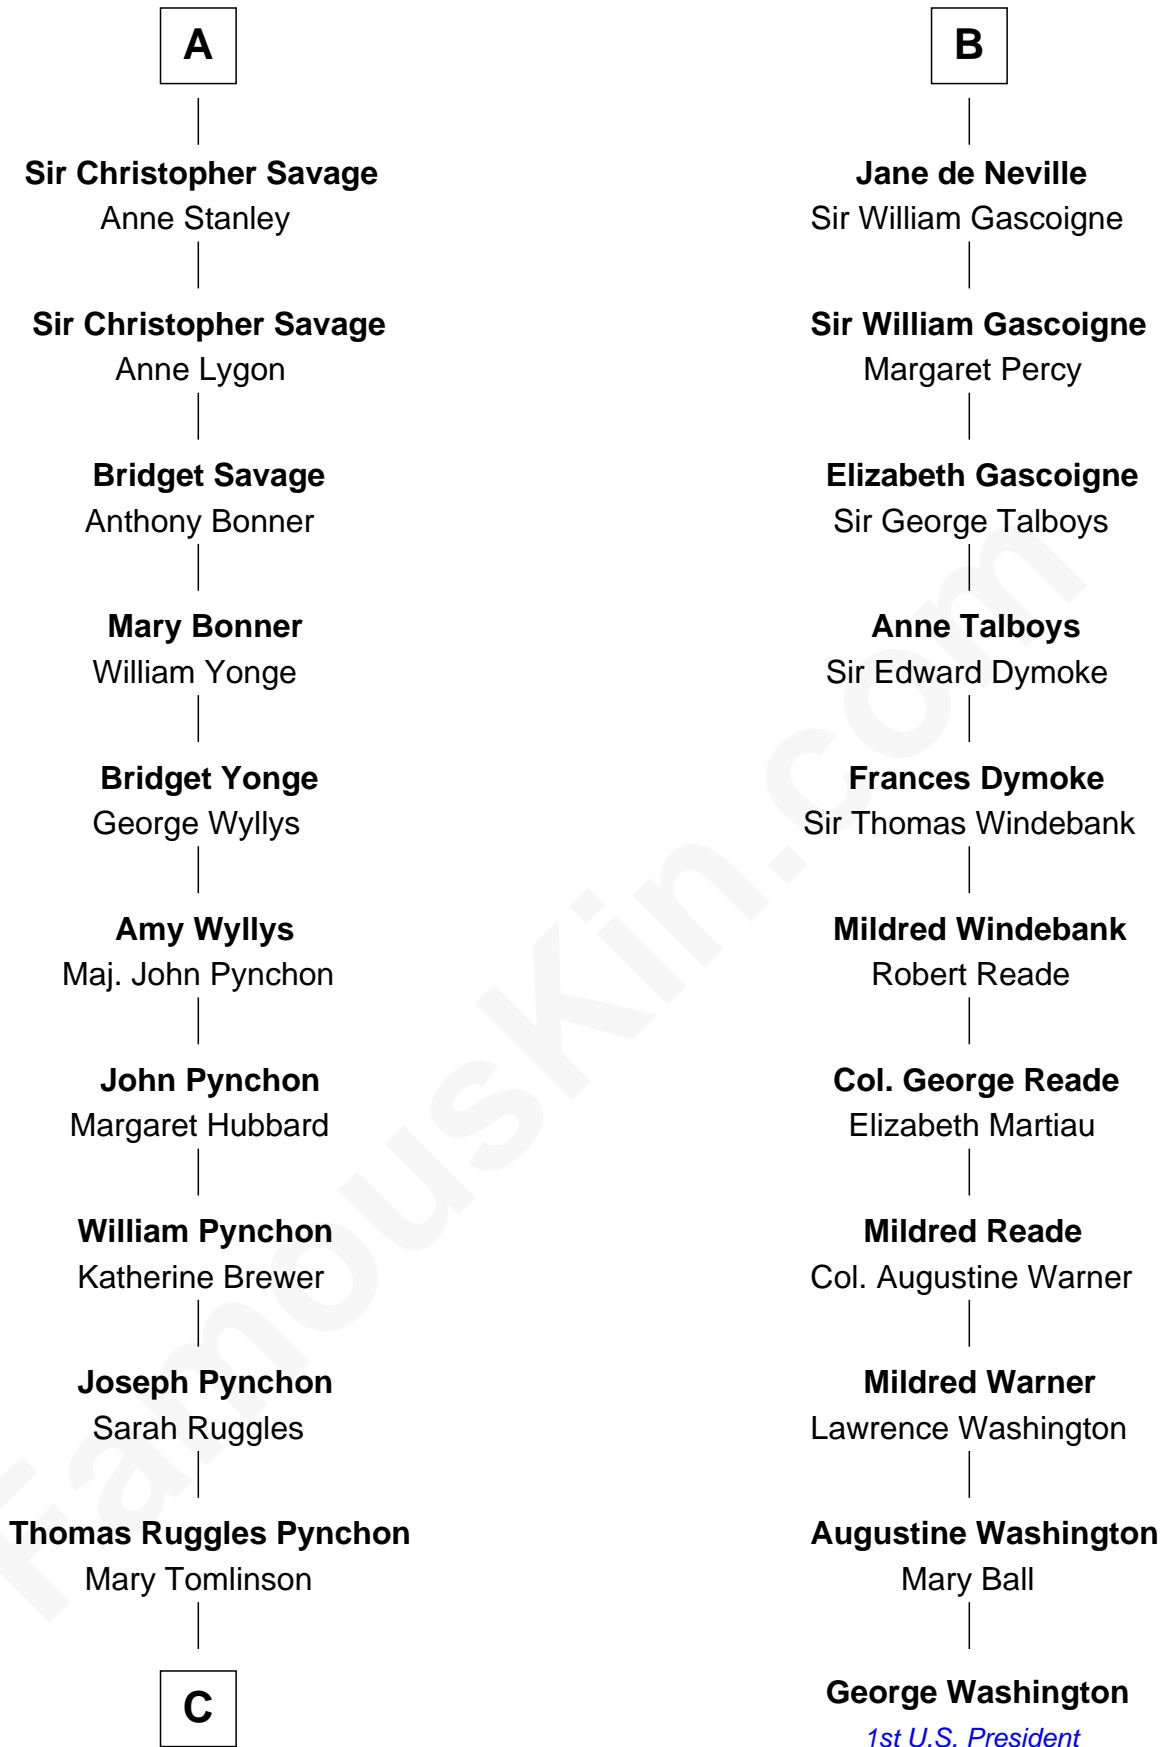

**FamousKin.com**  
**Relationship Chart of**  
**Thomas Pynchon**  
*American Novelist*

17th cousin 4 times removed of  
**George Washington**  
*1st U.S. President*

**Sir Humphrey de Bohun**  
 Eleanor de Braiose

FamousKin.com