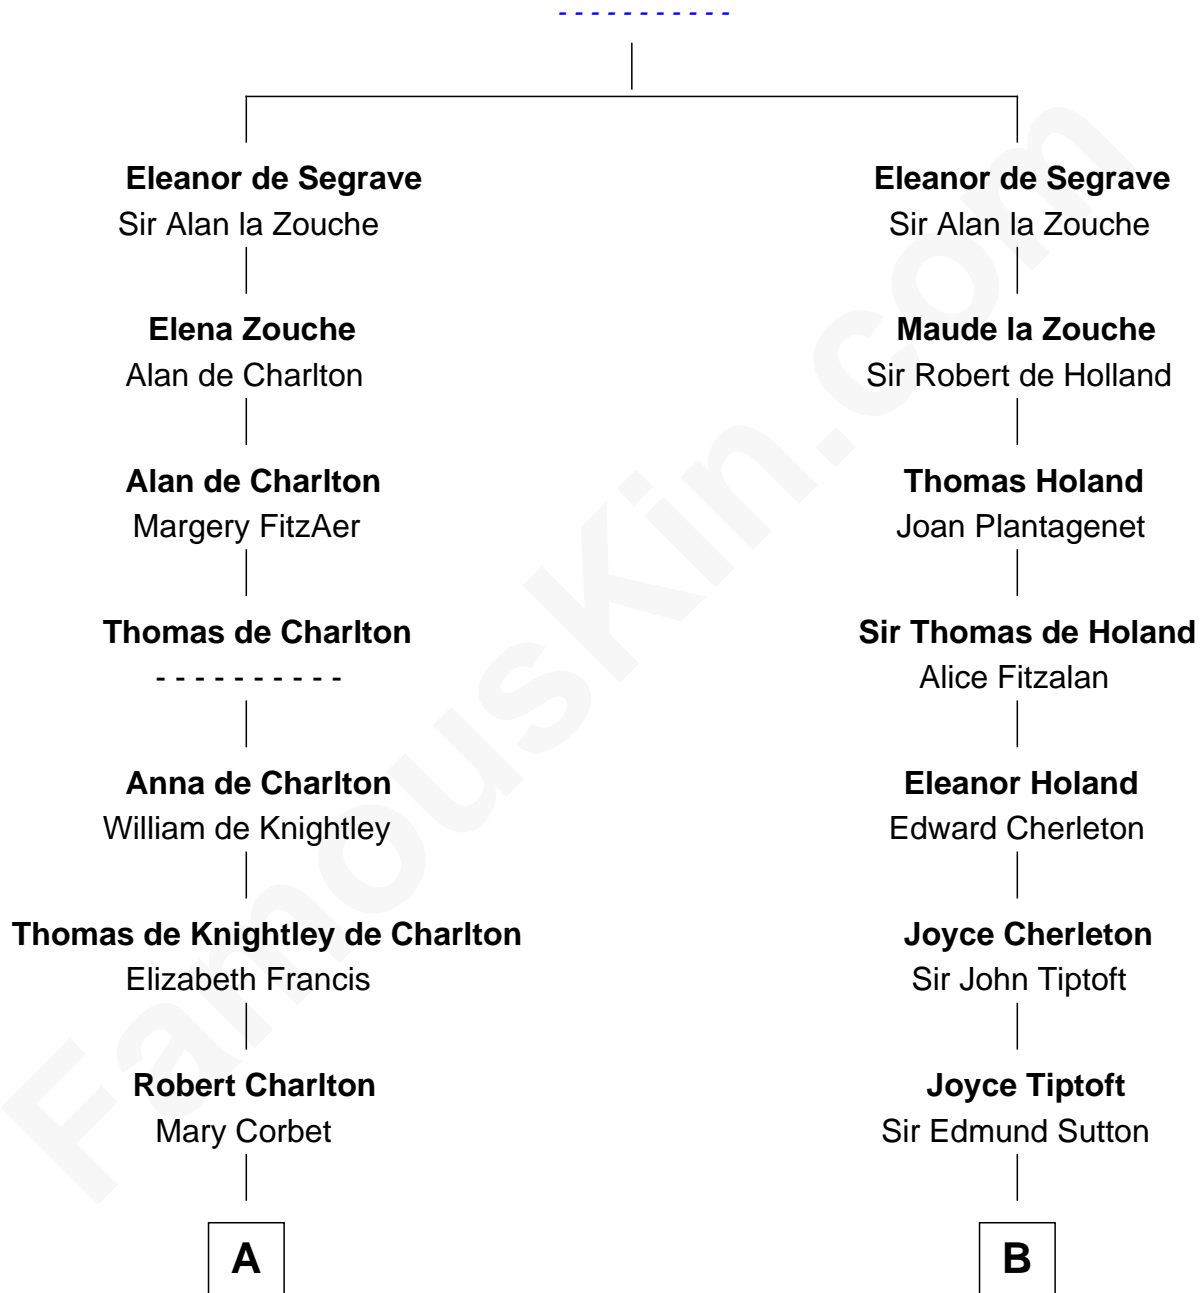

**FamousKin.com**  
**Relationship Chart of**  
**Thomas Pynchon**  
*American Novelist*

15th cousin 6 times removed of  
**George Washington**  
*1st U.S. President*

**Nicholas de Segrave**

FamousKin.com