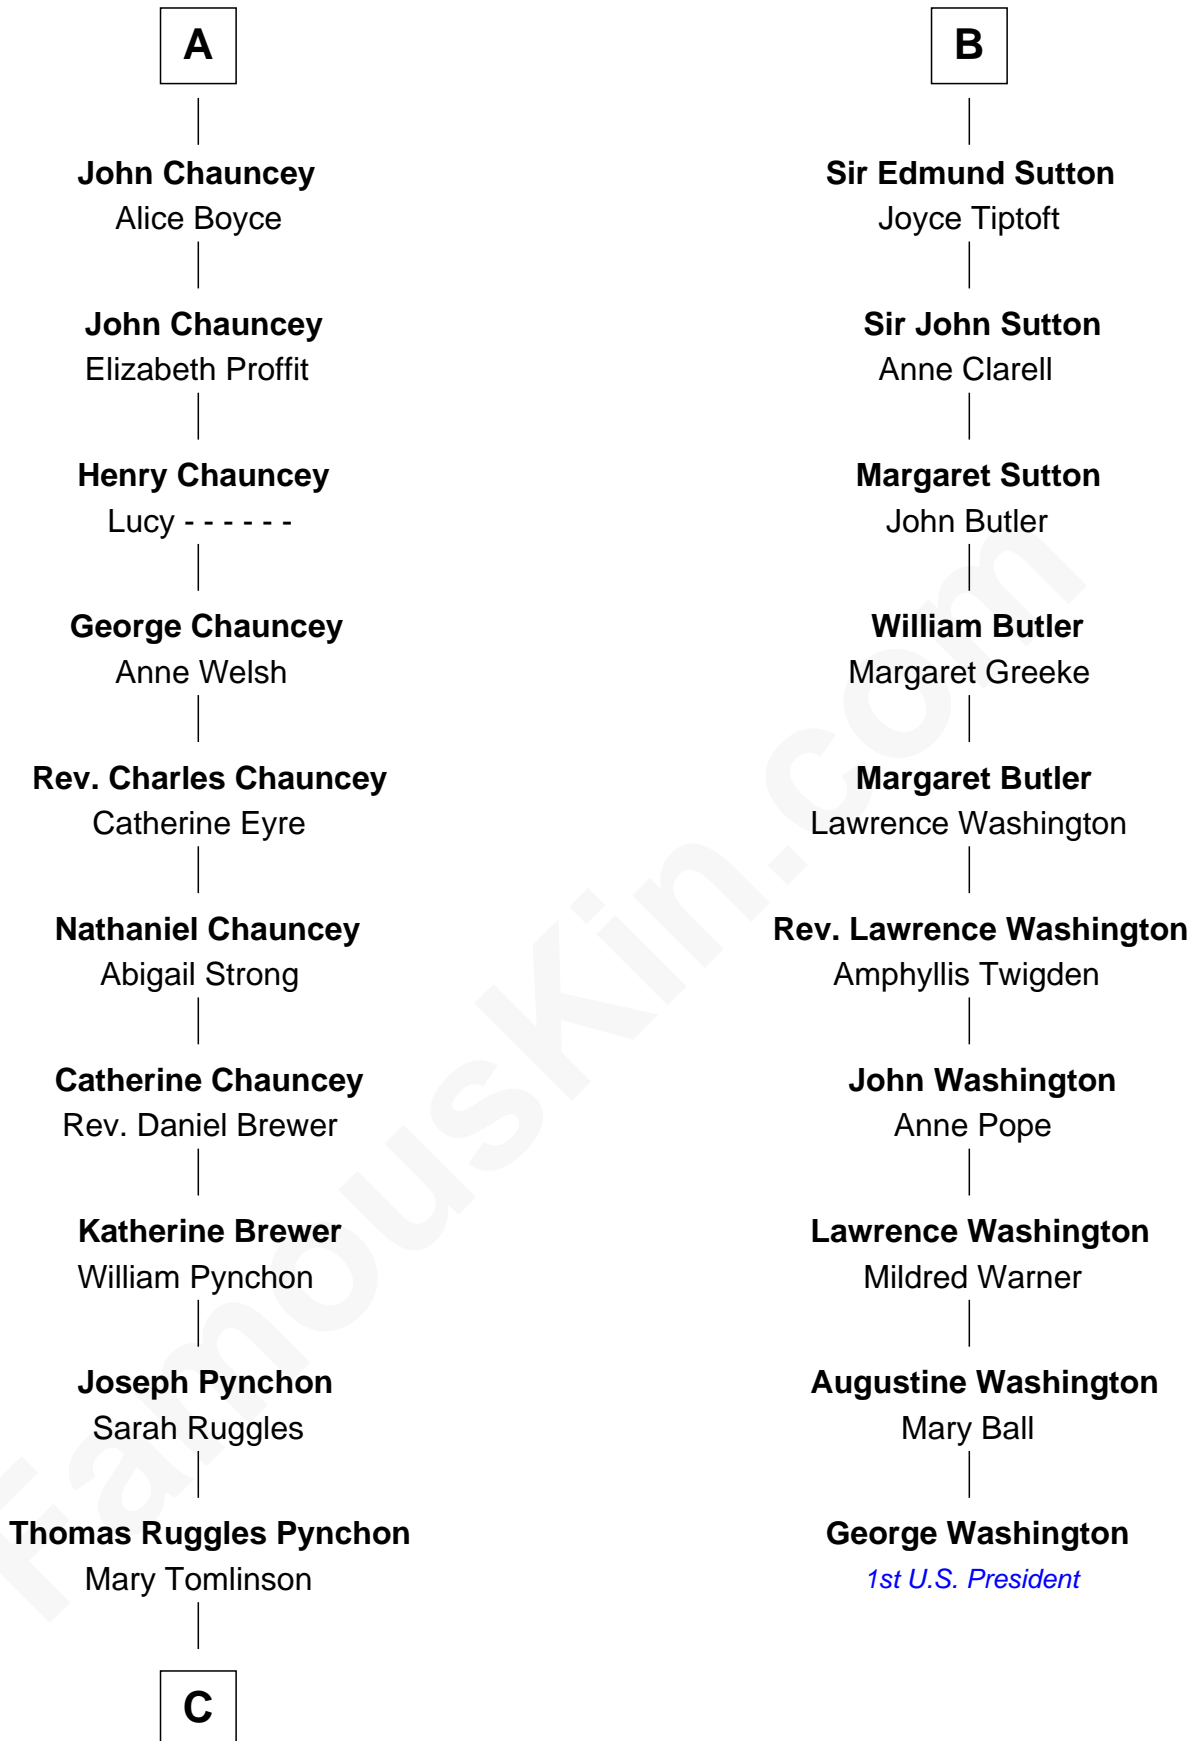

FamousKin.com
Relationship Chart of
Thomas Pynchon
American Novelist

16th cousin 5 times removed of
George Washington
1st U.S. President

C

William Henry Ruggles Pynchon

Mary Murdock

William Lyon Pynchon

Annie Payne Cogswell

William Henry Chichele Pynchon

Carrie Susan Moyses

Thomas Ruggles Pynchon

Catherine Frances Bennett

Thomas Pynchon

Novelist

FamousKin.com