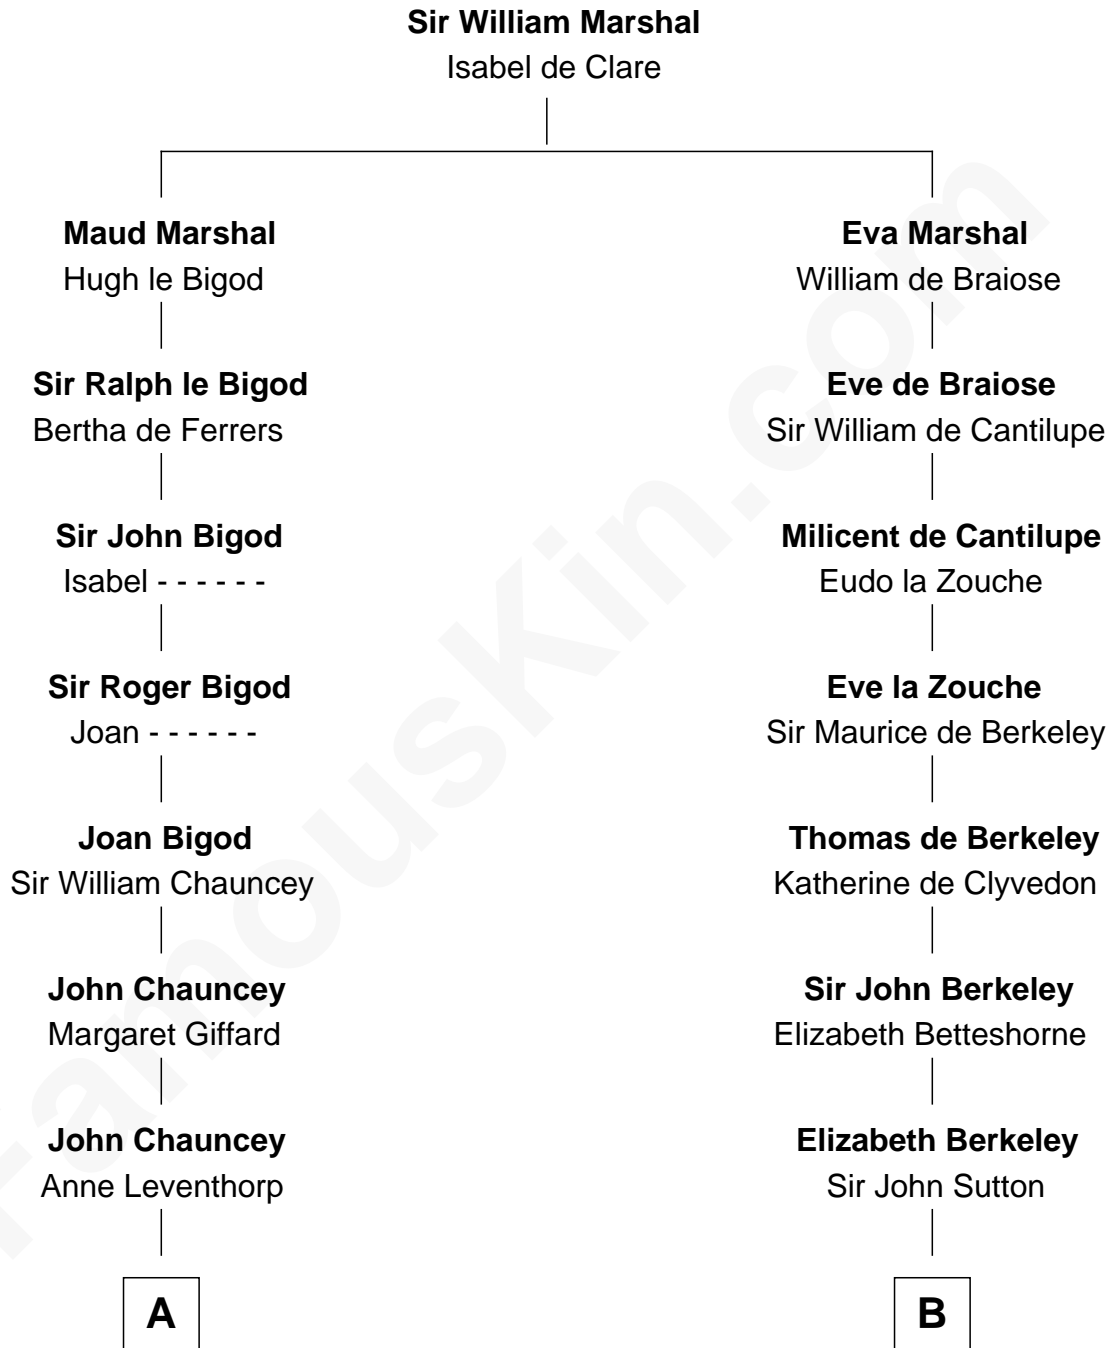

FamousKin.com
Relationship Chart of
Thomas Pynchon
American Novelist

16th cousin 5 times removed of
George Washington
1st U.S. President

C

William Henry Ruggles Pynchon

Mary Murdock

William Lyon Pynchon

Annie Payne Cogswell

William Henry Chichele Pynchon

Carrie Susan Moyses

Thomas Ruggles Pynchon

Catherine Frances Bennett

Thomas Pynchon

Novelist

FamousKin.com