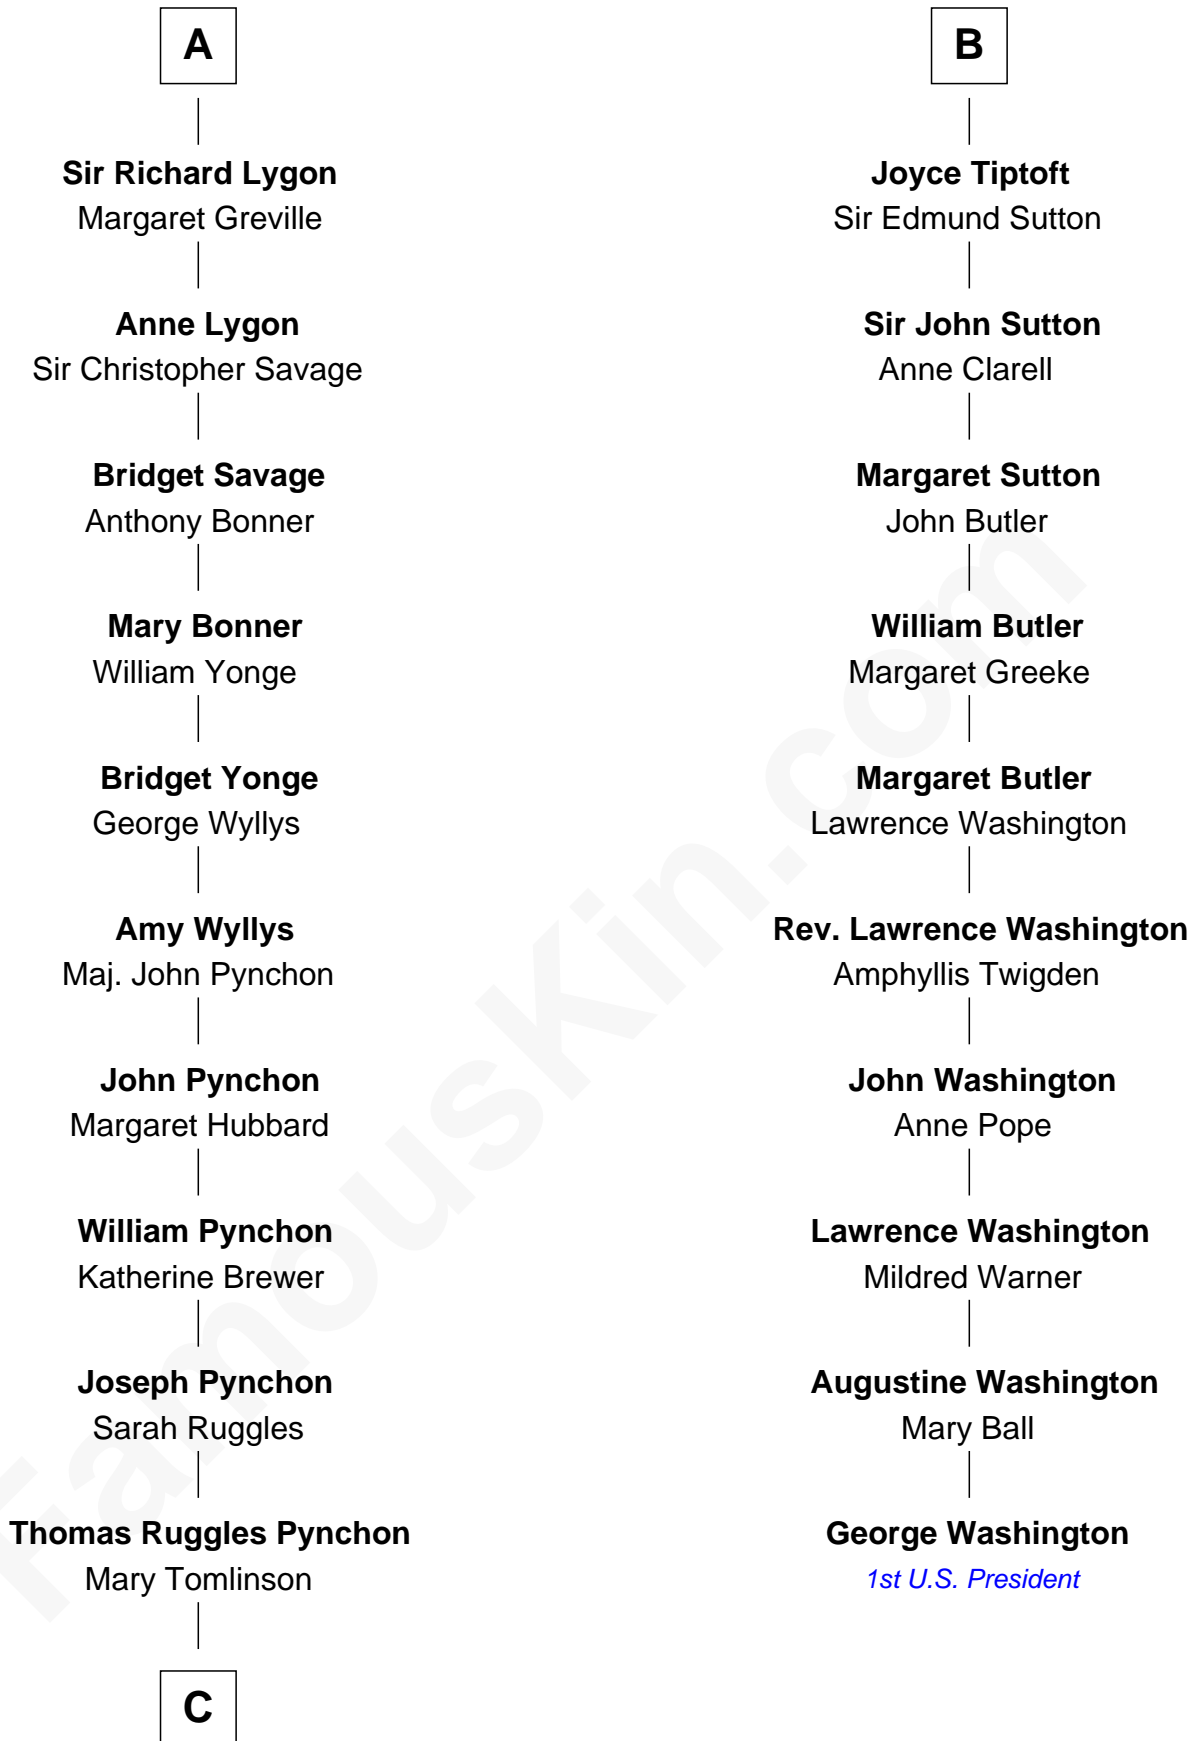

**FamousKin.com**  
**Relationship Chart of**  
**Thomas Pynchon**  
*American Novelist*

16th cousin 5 times removed of  
**George Washington**  
*1st U.S. President*

**C**

William Henry Ruggles Pynchon

Mary Murdock

William Lyon Pynchon

Annie Payne Cogswell

William Henry Chichele Pynchon

Carrie Susan Moyses

Thomas Ruggles Pynchon

Catherine Frances Bennett

Thomas Pynchon

*Novelist*