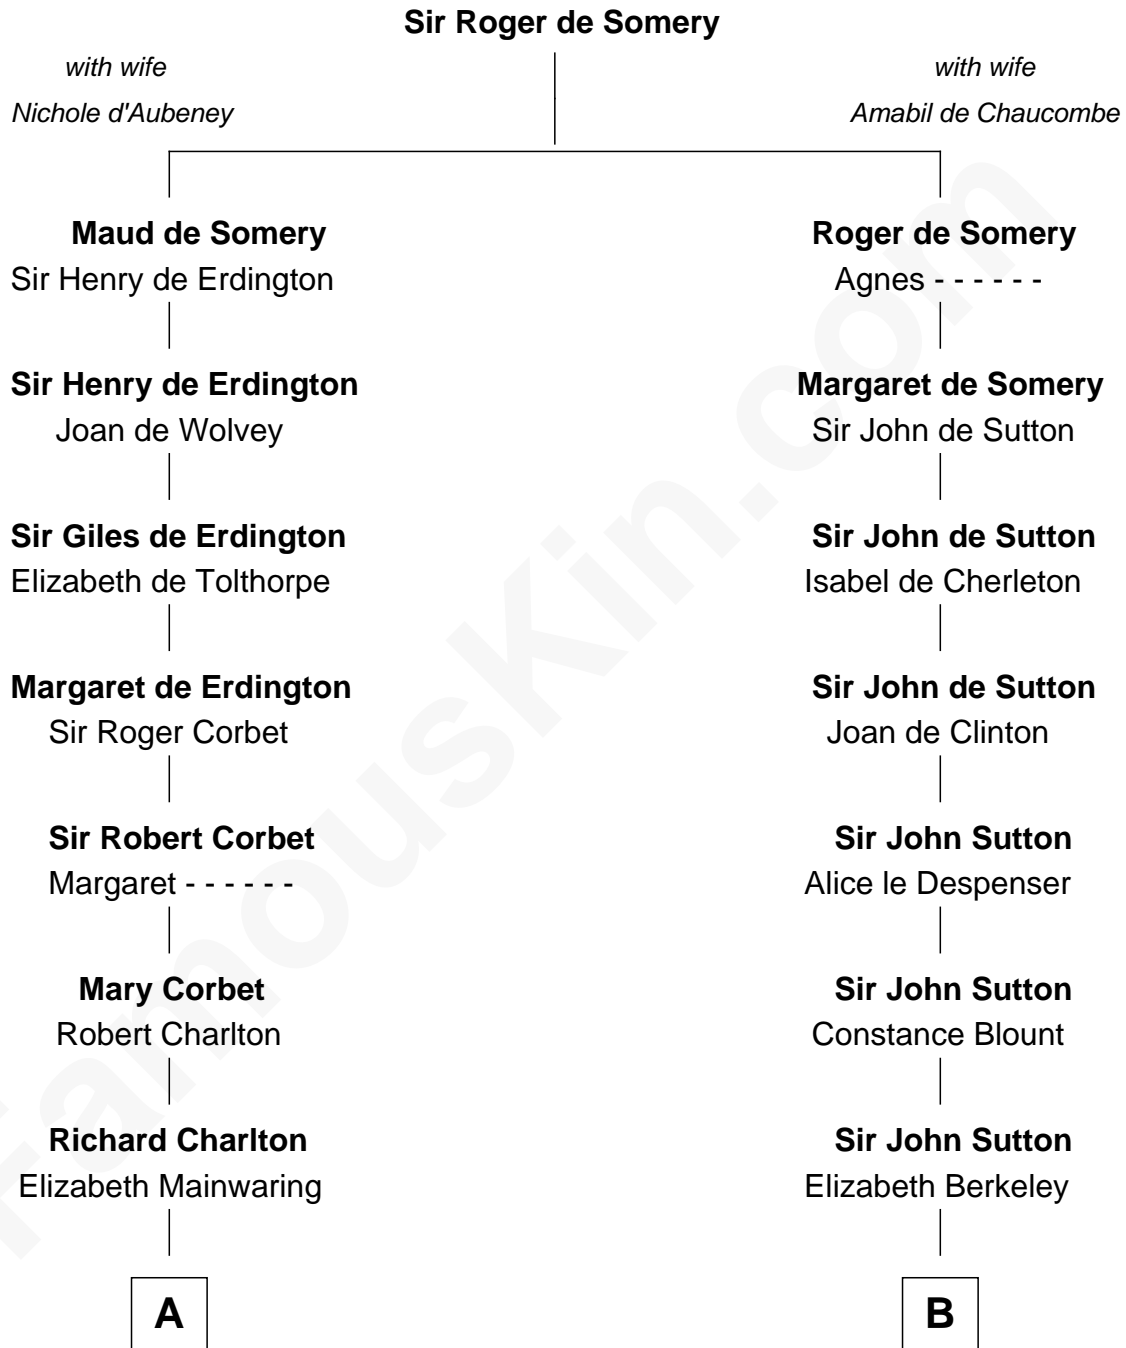

FamousKin.com
Relationship Chart of
Thomas Pynchon
American Novelist

20th cousin 1 time removed of

Louis Auchincloss
Author

C

William Lyon Pynchon
Annie Payne Cogswell

William Henry Chichele Pynchon
Carrie Susan Moyses

Thomas Ruggles Pynchon
Catherine Frances Bennett

Thomas Pynchon
Novelist

D

Gurdon Buck
Susannah Mainwaring

Elizabeth Buck
John Auchincloss

John Winthrop Auchincloss
Joanna Hone Russell

Joseph Howland Auchincloss
Priscilla Dixon Stanton