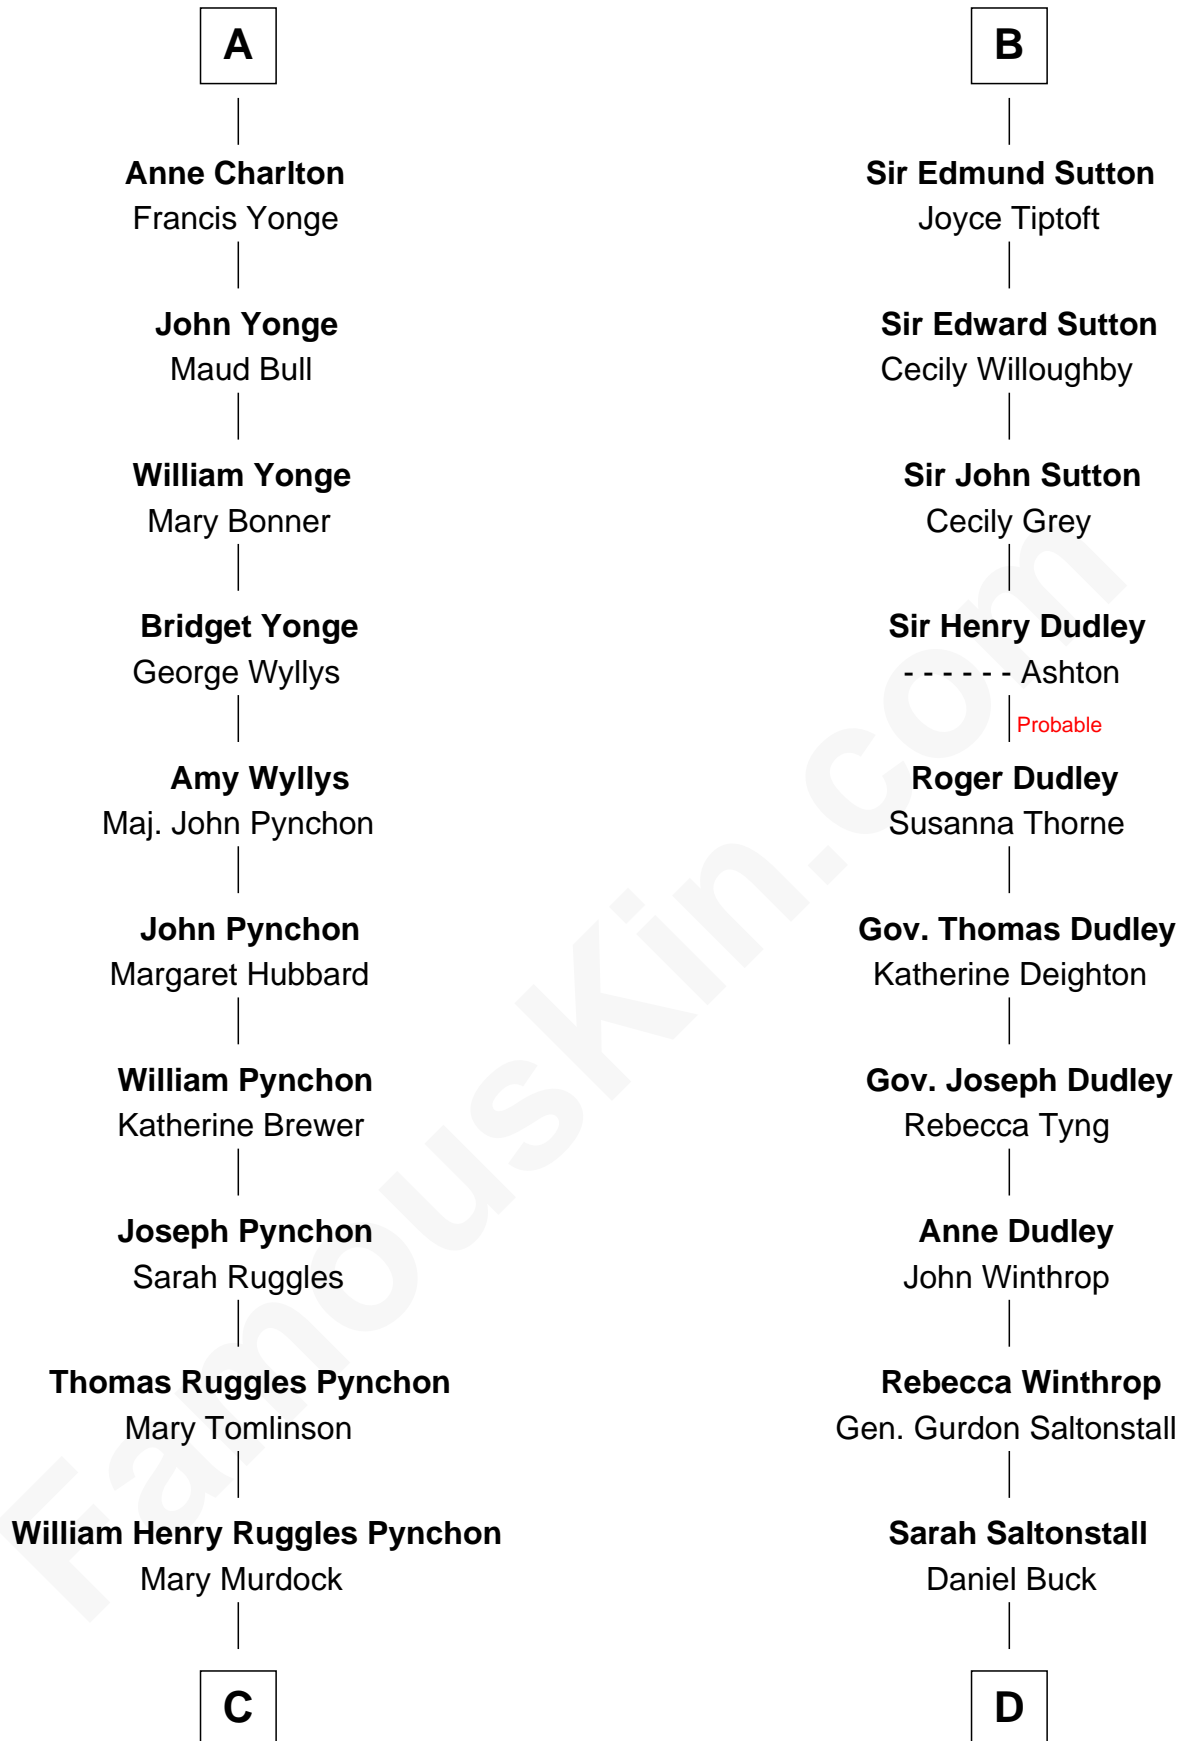

FamousKin.com
Relationship Chart of
Thomas Pynchon
American Novelist

20th cousin 1 time removed of

Louis Auchincloss
Author

C

William Lyon Pynchon
Annie Payne Cogswell

William Henry Chichele Pynchon
Carrie Susan Moyses

Thomas Ruggles Pynchon
Catherine Frances Bennett

Thomas Pynchon
Novelist

D

Gurdon Buck
Susannah Mainwaring

Elizabeth Buck
John Auchincloss

John Winthrop Auchincloss
Joanna Hone Russell

Joseph Howland Auchincloss
Priscilla Dixon Stanton