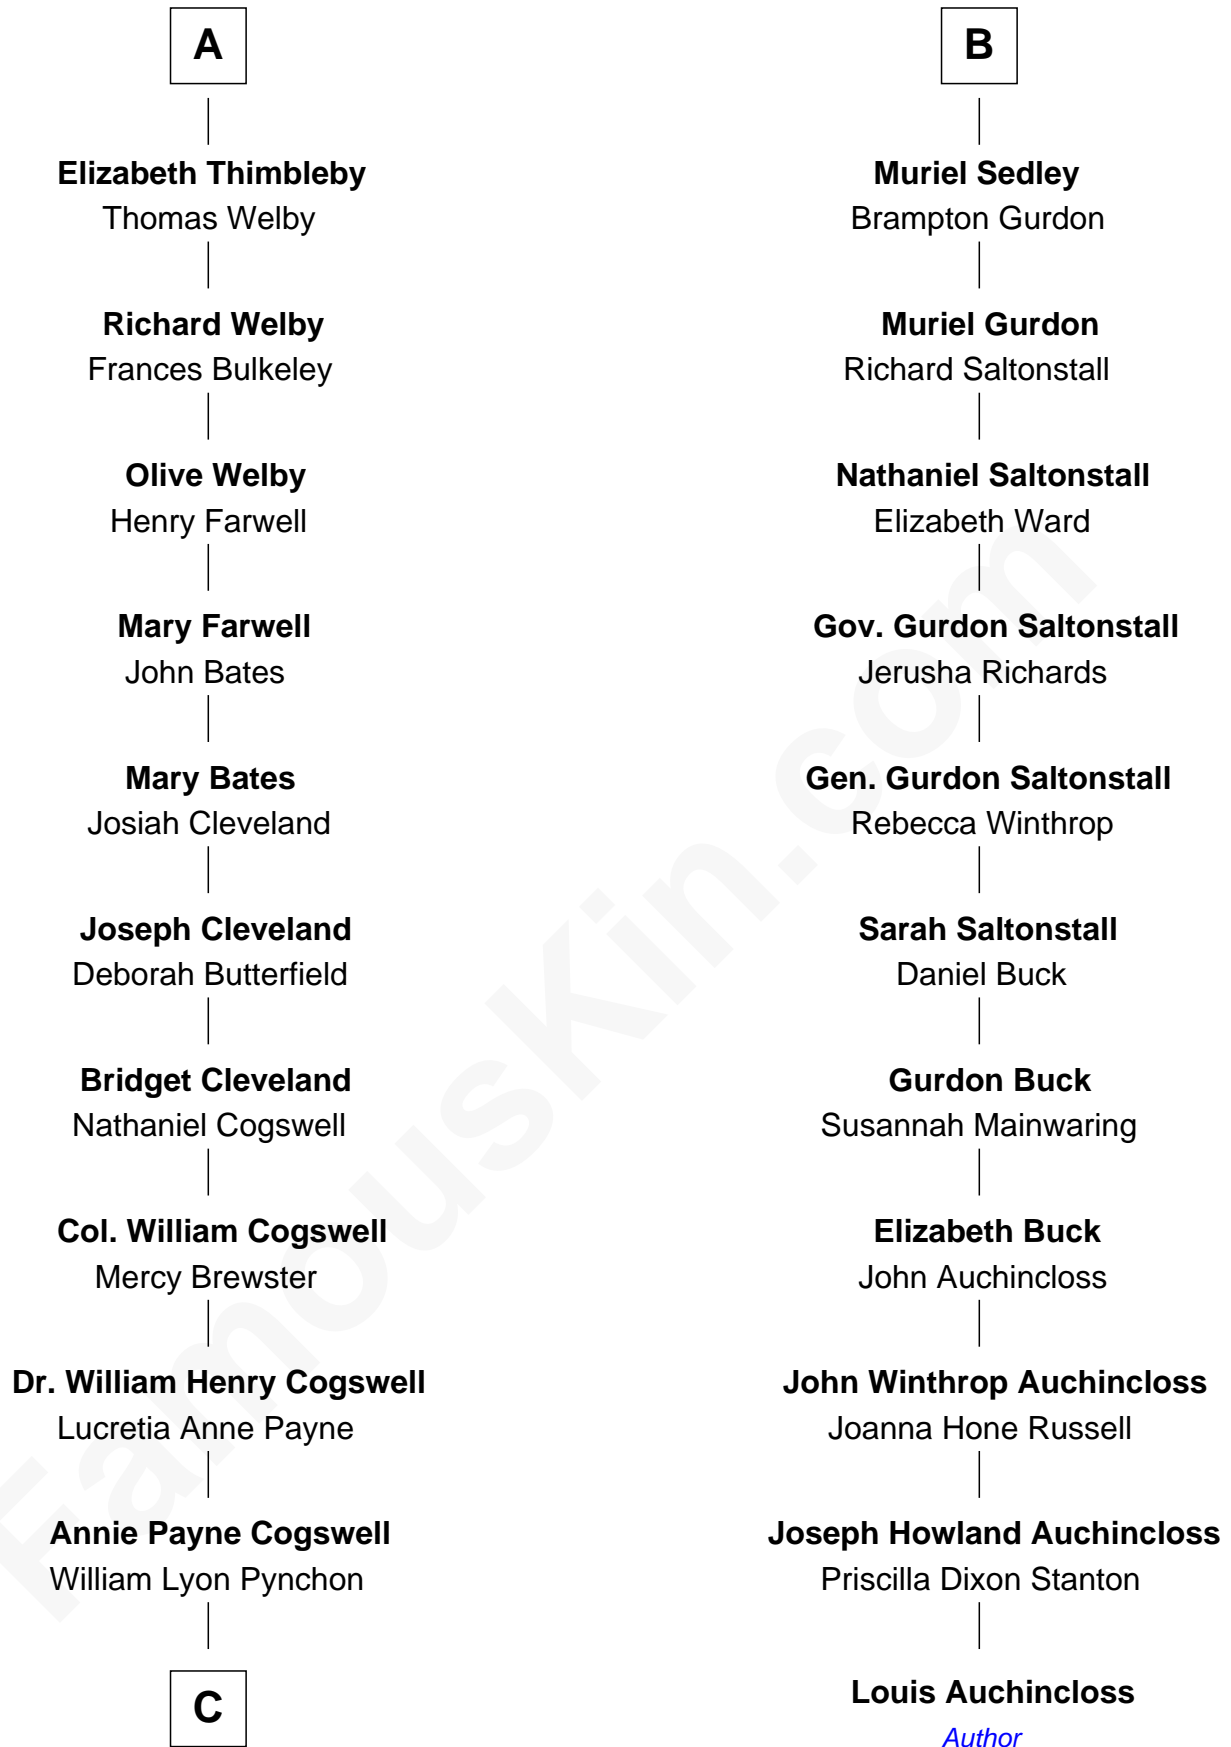

FamousKin.com
Relationship Chart of
Thomas Pynchon
American Novelist

17th cousin 2 times removed of

Louis Auchincloss
Author

C

—
William Henry Chichele Pynchon

Carrie Susan Moyses

—
Thomas Ruggles Pynchon

Catherine Frances Bennett

—
Thomas Pynchon

Novelist

FamousKin.com