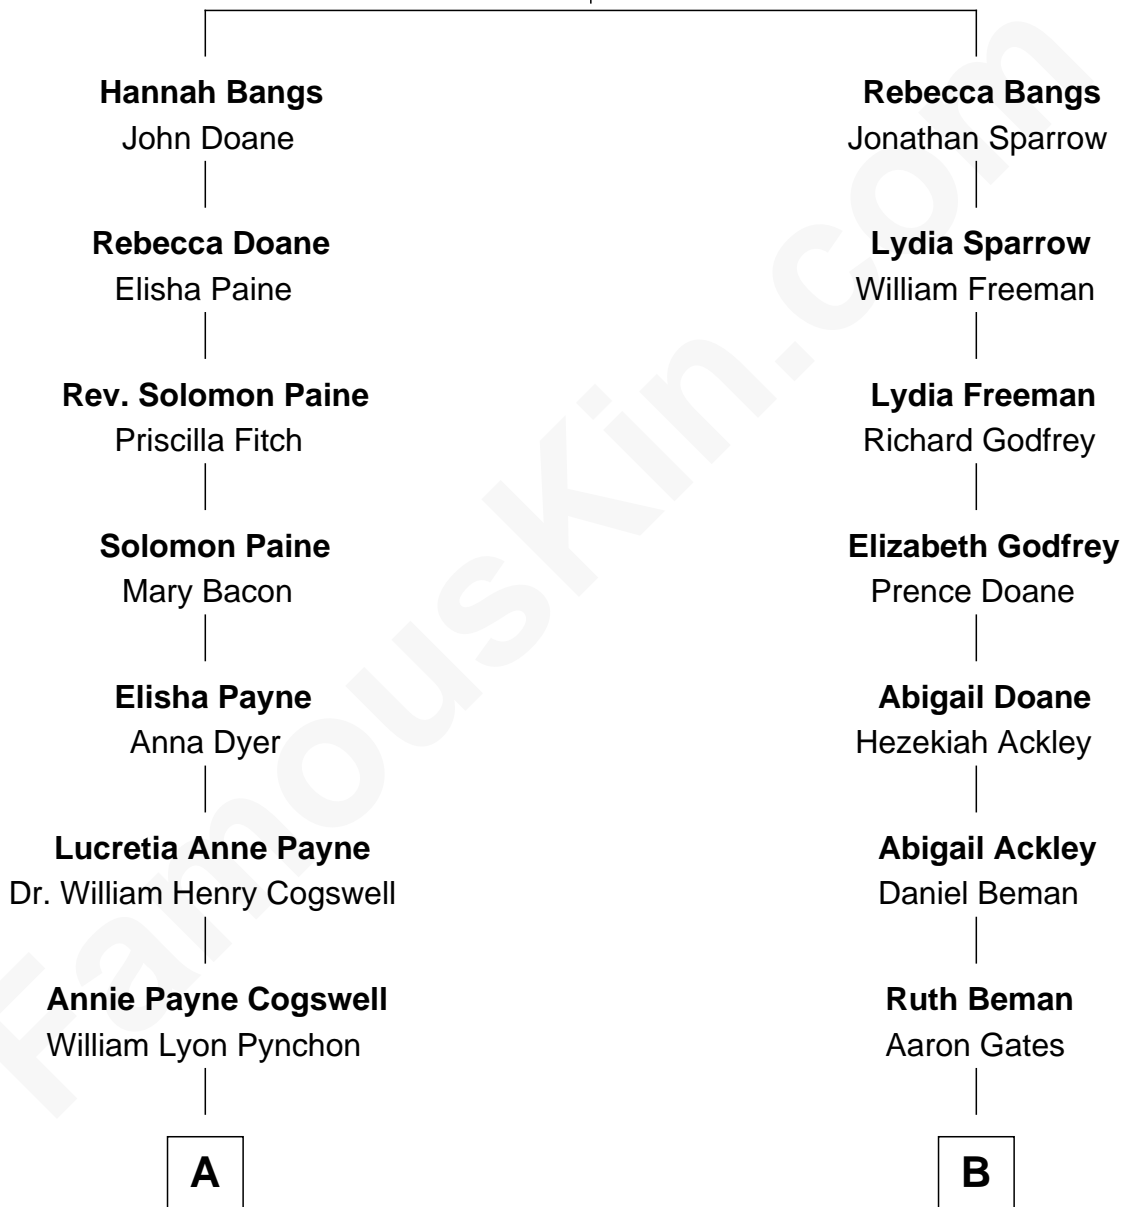

# FamousKin.com Relationship Chart of

**Thomas Pynchon**

*American Novelist*

9th cousin of

**Charles Dawes**

*30th U.S. Vice-President*

**Edward Bangs**

Rebecca - - - - -

**A**

**William Henry Chichele Pynchon**

Carrie Susan Moyses

**Thomas Ruggles Pynchon**

Catherine Frances Bennett

**Thomas Pynchon**

*Novelist*

**B**

**Beman Gates**

Betsey Sibyl Shipman

**Mary Beman Gates**

Brig. Gen. Rufus R. Dawes

**Charles Dawes**

*30th U.S. Vice-President*

FamousKin.com