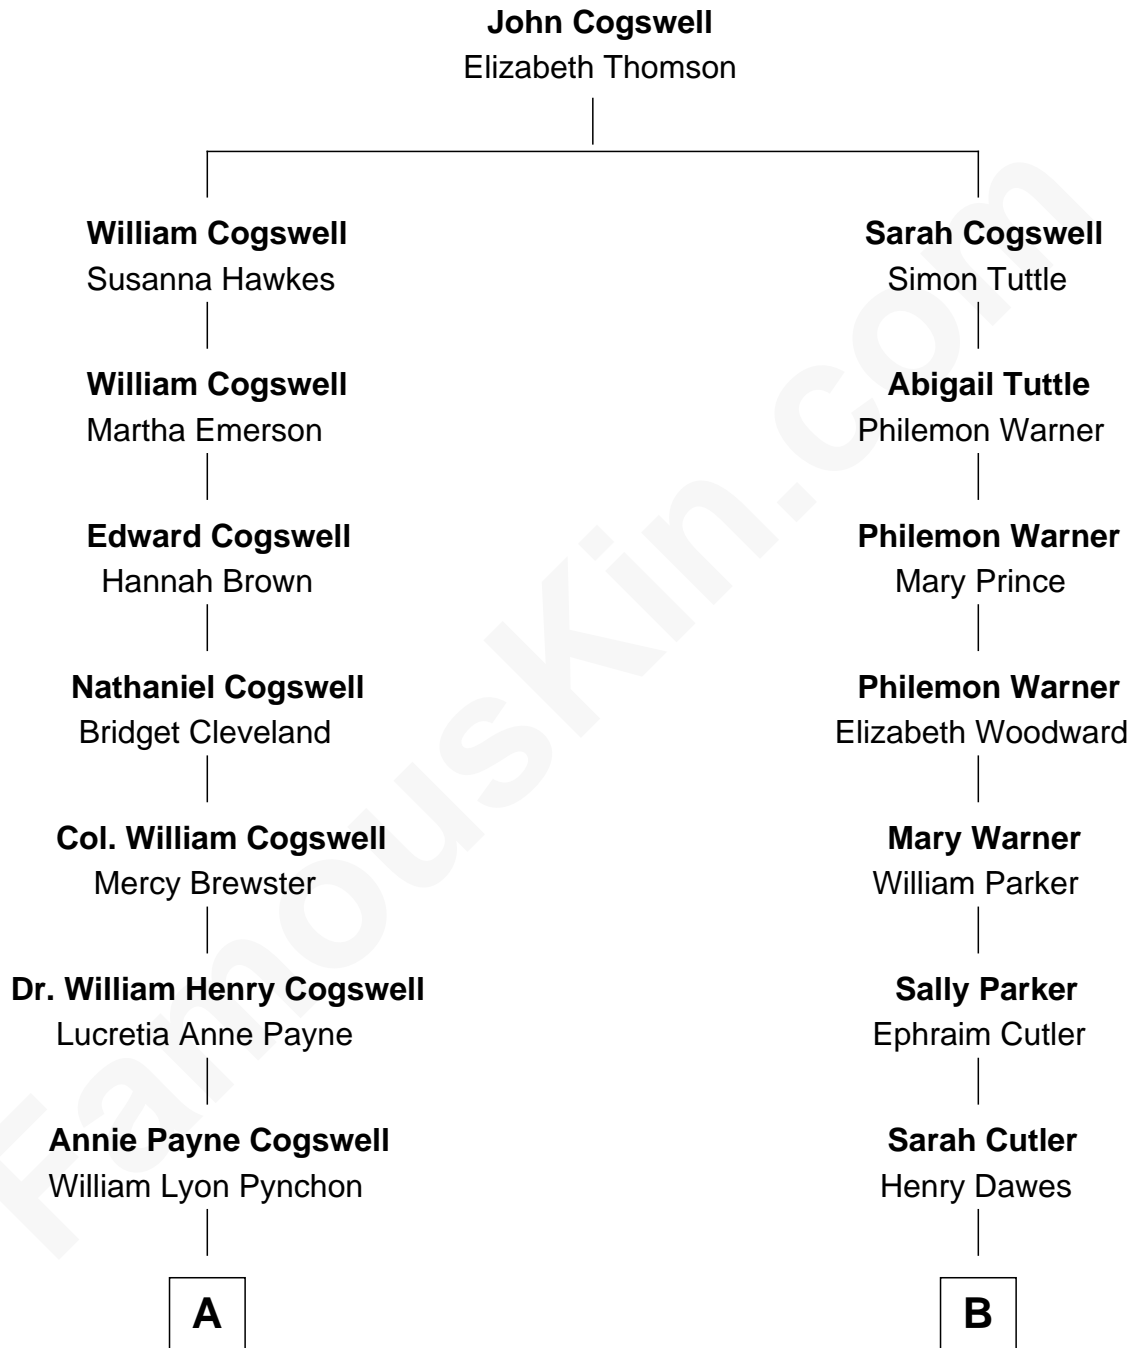

**FamousKin.com**  
**Relationship Chart of**  
**Thomas Pynchon**  
*American Novelist*

8th cousin 1 time removed of

**Charles Dawes**  
*30th U.S. Vice-President*

**A**

**William Henry Chichele Pynchon**

Carrie Susan Moyses

**Thomas Ruggles Pynchon**

Catherine Frances Bennett

**Thomas Pynchon**

*Novelist*

**B**

**Brig. Gen. Rufus R. Dawes**

Mary Beman Gates