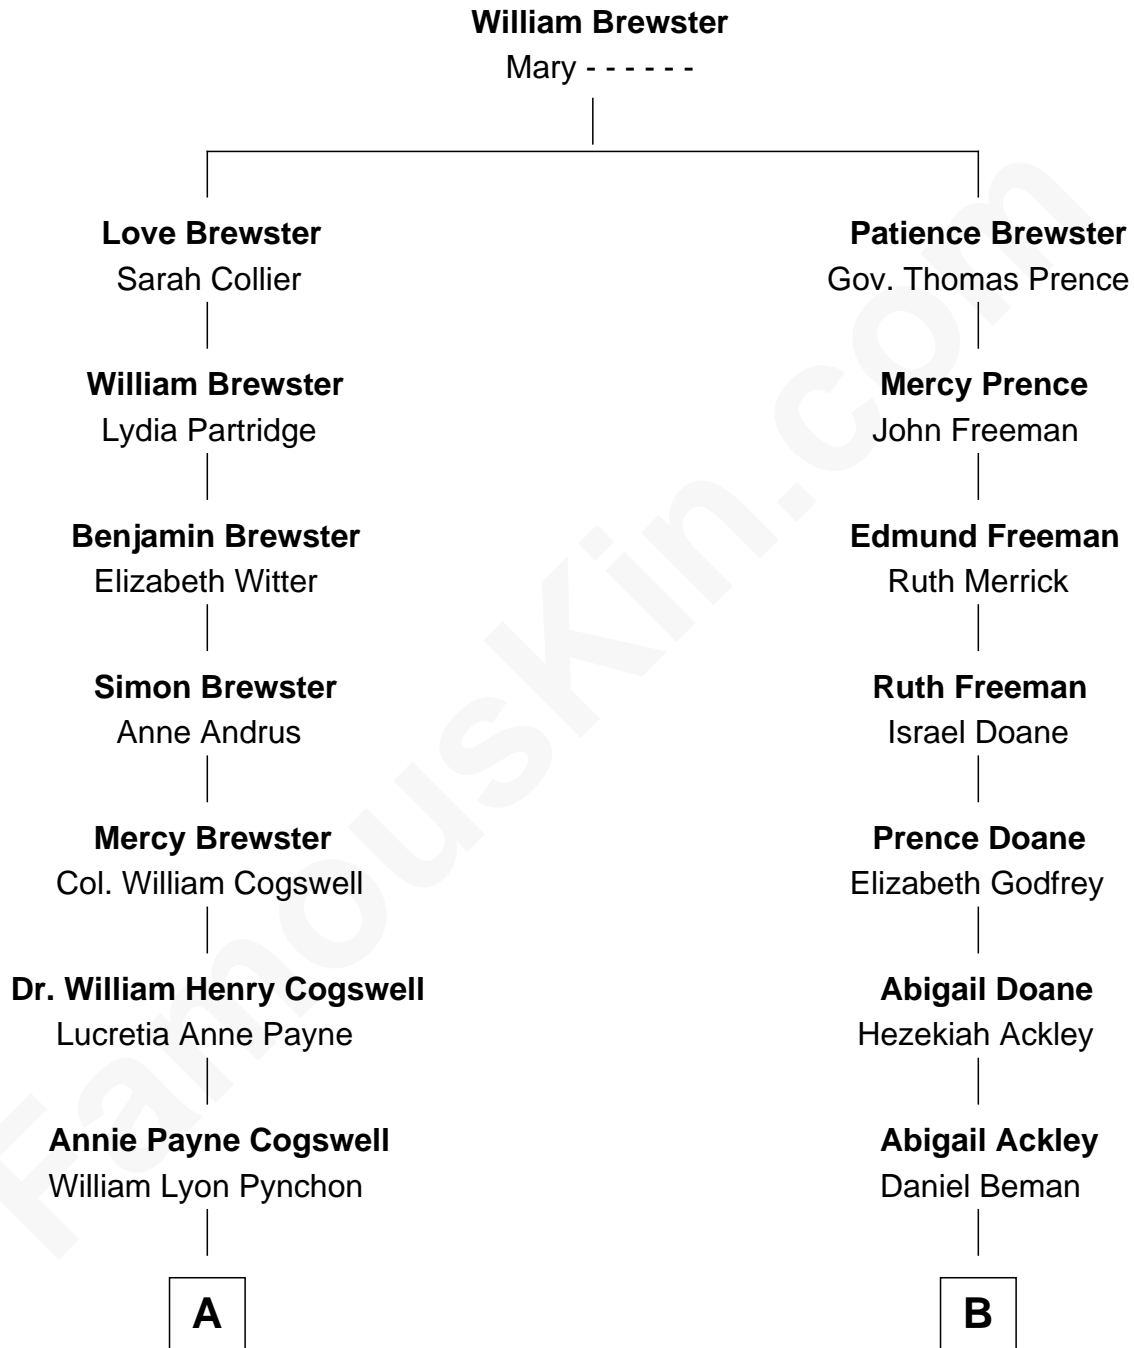

FamousKin.com
Relationship Chart of
Thomas Pynchon
American Novelist

9th cousin 1 time removed of

Charles Dawes
30th U.S. Vice-President

A

William Henry Chichele Pynchon

Carrie Susan Moyses

Thomas Ruggles Pynchon

Catherine Frances Bennett

Thomas Pynchon

Novelist

B

Ruth Beman

Aaron Gates

Beman Gates

Betsey Sibyl Shipman

Mary Beman Gates

Brig. Gen. Rufus R. Dawes

Charles Dawes

30th U.S. Vice-President