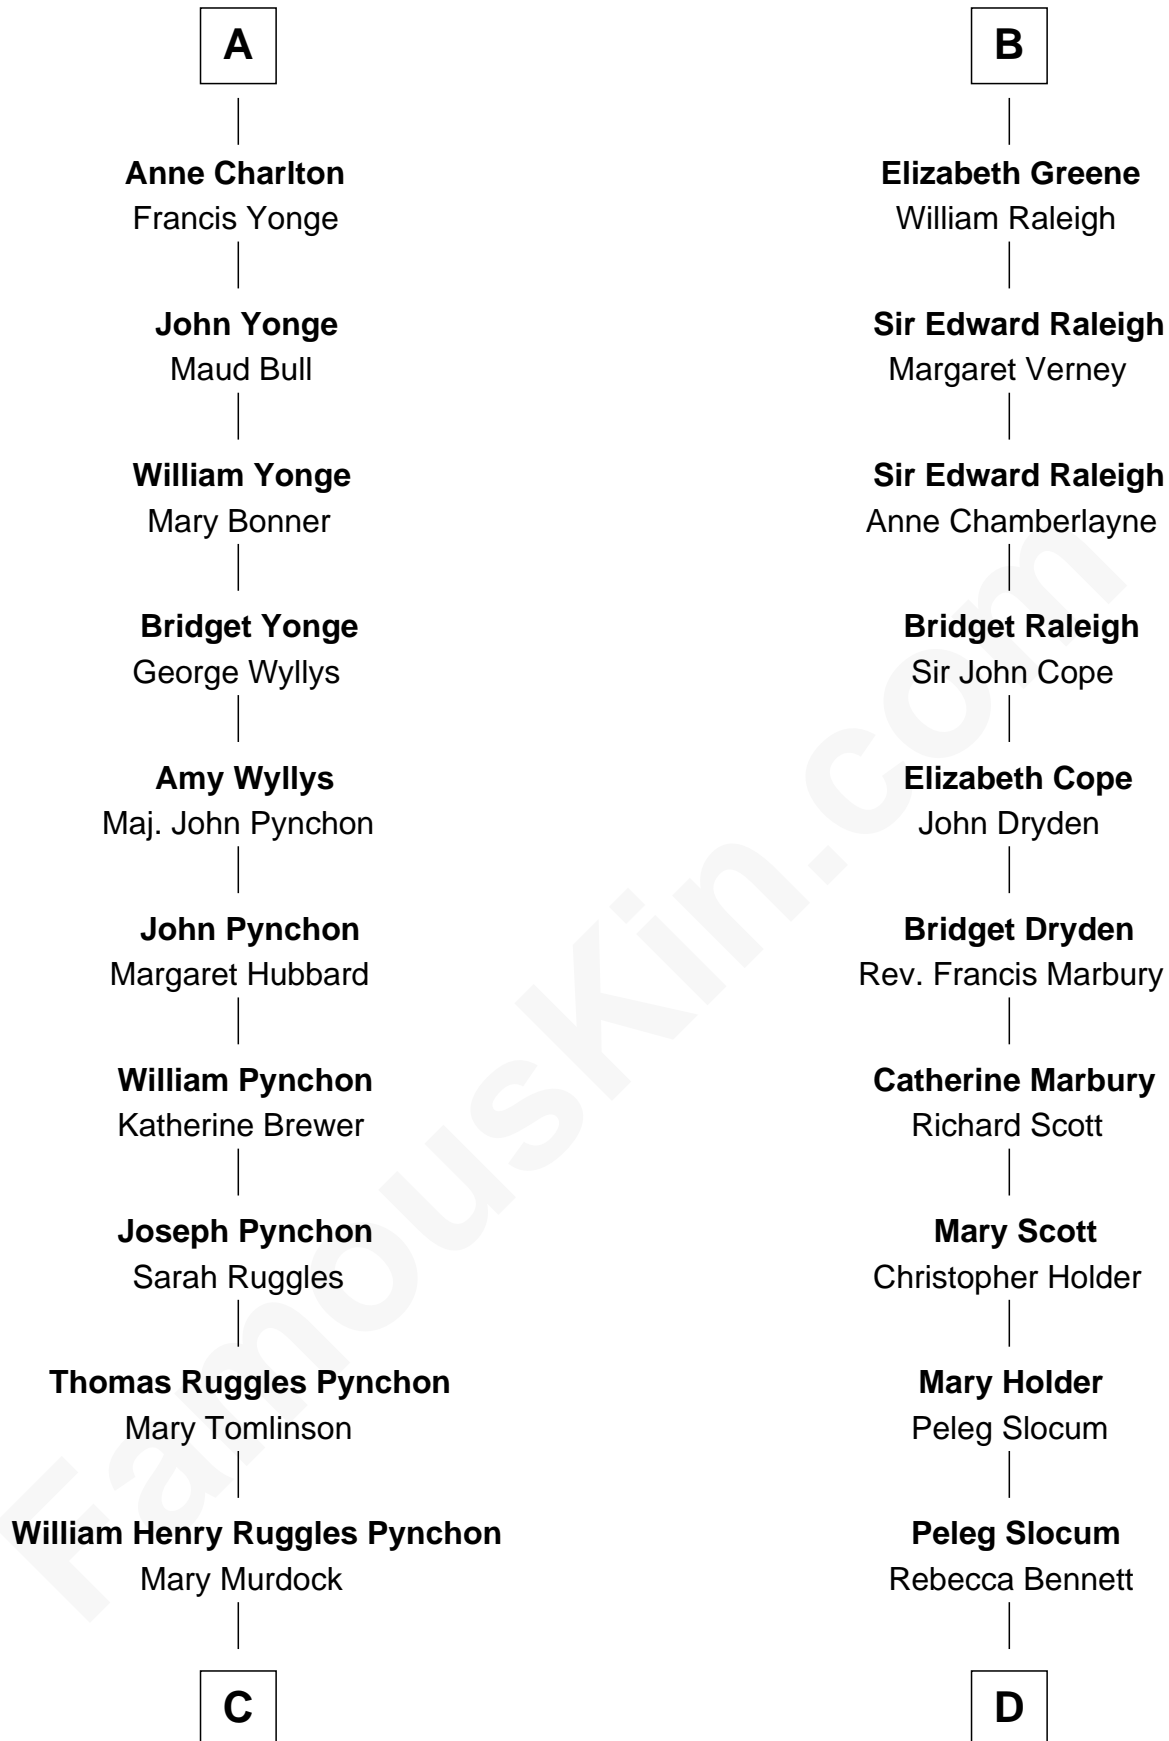

FamousKin.com
Relationship Chart of
Thomas Pynchon
American Novelist

20th cousin 1 time removed of

Hetty Green
"The Witch of Wall Street"

Sir Roger de Somery
 Nichole d'Aubenev

C

William Lyon Pynchon

Annie Payne Cogswell

William Henry Chichele Pynchon

Carrie Susan Moyses

Thomas Ruggles Pynchon

Catherine Frances Bennett

Thomas Pynchon

Novelist

D

Giles Slocum

Sylvia Russell

Abigail Slocum

Isaac Howland

Mehitable Howland

Gideon Howland

Abby Slocum Howland

Edward Mott Robinson

Hetty Green

"The Witch of Wall Street"