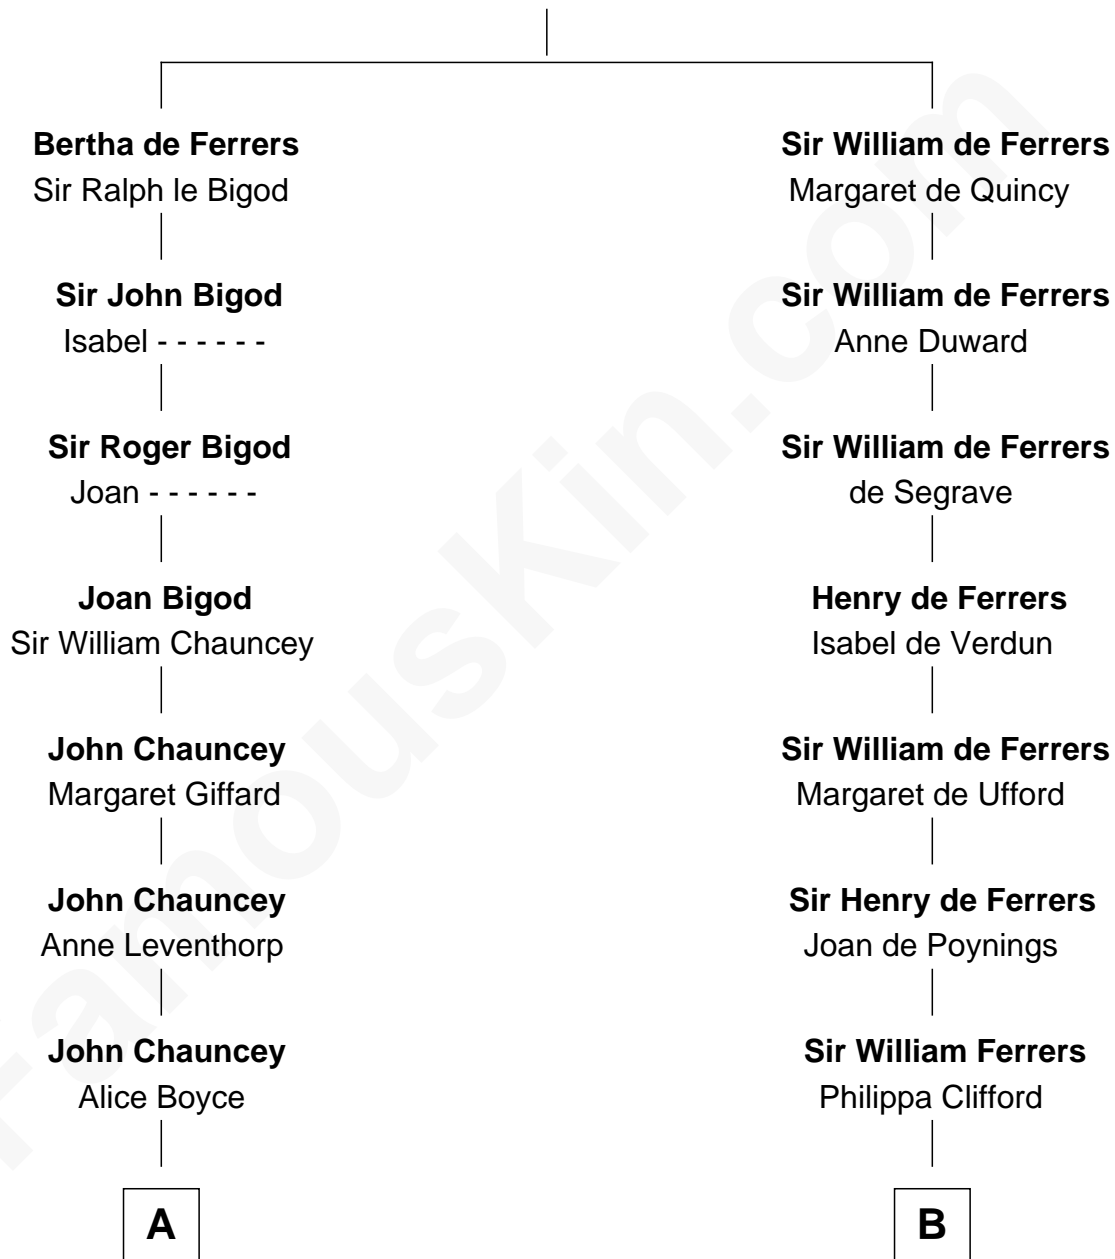

# FamousKin.com Relationship Chart of

**Thomas Pynchon**

*American Novelist*

20th cousin of

**Hetty Green**

*"The Witch of Wall Street"*

**Sir William de Ferrers**

Agnes of Chester

**C**

**William Lyon Pynchon**  
Annie Payne Cogswell

**William Henry Chichele Pynchon**  
Carrie Susan Moyses

**Thomas Ruggles Pynchon**  
Catherine Frances Bennett

**Thomas Pynchon**  
*Novelist*

**D**

**Sarah Hicks**  
Gideon Howland

**Gideon Howland**  
Mehitable Howland

**Abby Slocum Howland**  
Edward Mott Robinson

**Hetty Green**  
*"The Witch of Wall Street"*