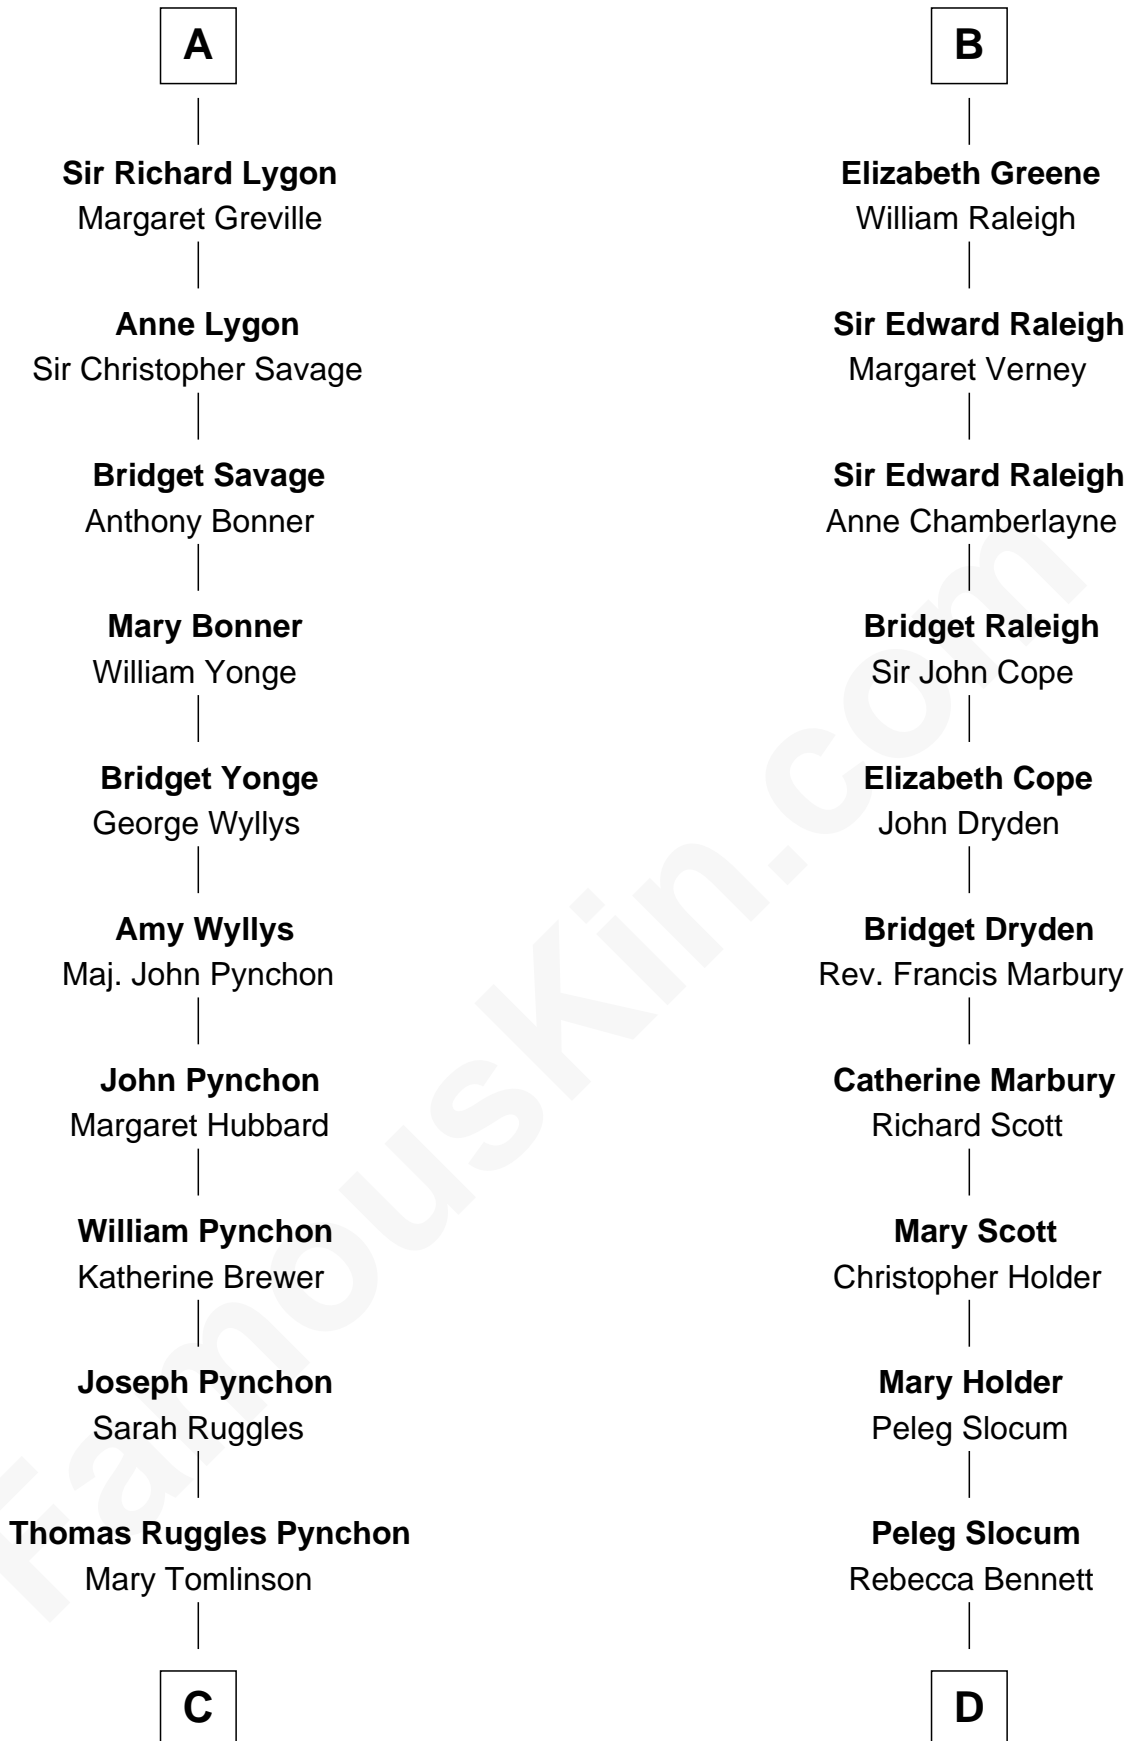

# FamousKin.com Relationship Chart of

**Thomas Pynchon**

*American Novelist*

21st cousin of

**Hetty Green**

*"The Witch of Wall Street"*

**Sir William de Beauchamp**

*with wife  
Isabel Mauduit*

Sir Thomas Greene

**Anne de Beauchamp**

Sir Richard Lygon

**Sir Thomas Greene**

Phillippa Ferrers

**A**

**B**

**C**

**William Henry Ruggles Pynchon**

Mary Murdock

**William Lyon Pynchon**

Annie Payne Cogswell

**William Henry Chichele Pynchon**

Carrie Susan Moyses

**Thomas Ruggles Pynchon**

Catherine Frances Bennett

**Thomas Pynchon**

*Novelist*

**D**

**Giles Slocum**

Sylvia Russell

**Abigail Slocum**

Isaac Howland

**Mehitable Howland**