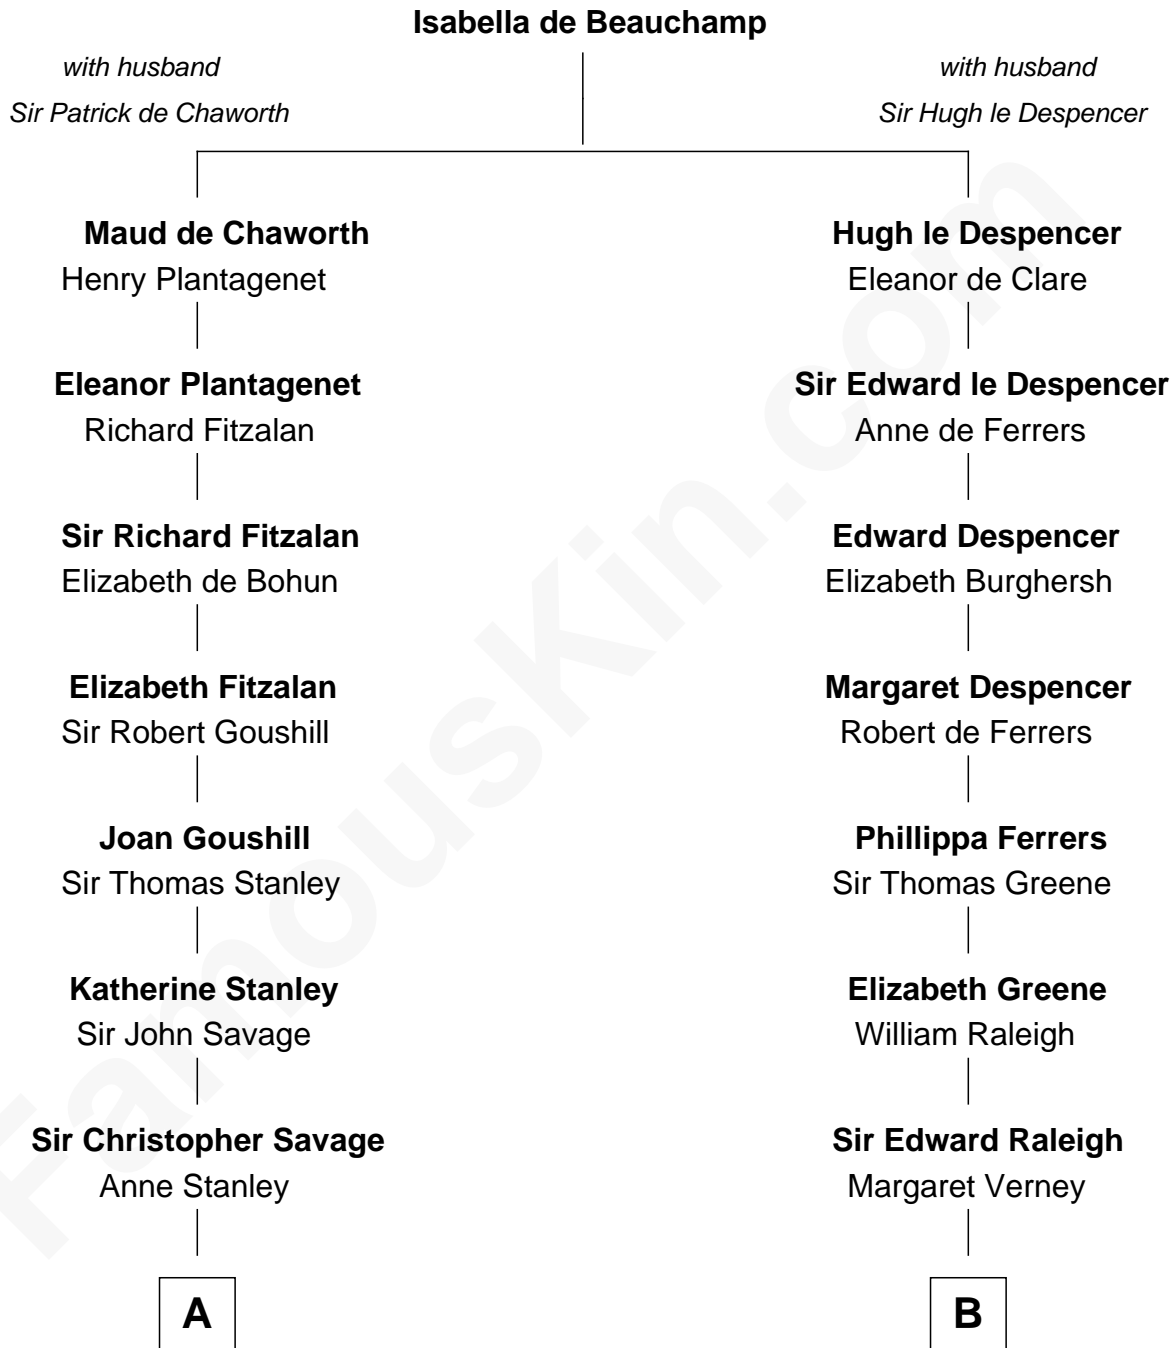

FamousKin.com
Relationship Chart of
Thomas Pynchon
American Novelist

19th cousin 1 time removed of
Shanghai Pierce
Texas Cattleman

C

William Lyon Pynchon
Annie Payne Cogswell

William Henry Chichele Pynchon
Carrie Susan Moyses

Thomas Ruggles Pynchon
Catherine Frances Bennett

Thomas Pynchon
Novelist

D

Susanna Stoddard
Isaac Pearce

Jonathan D. Pearce
Hanna Phillips Head

Shanghai Pierce
Texas Cattleman

FamousKin.com