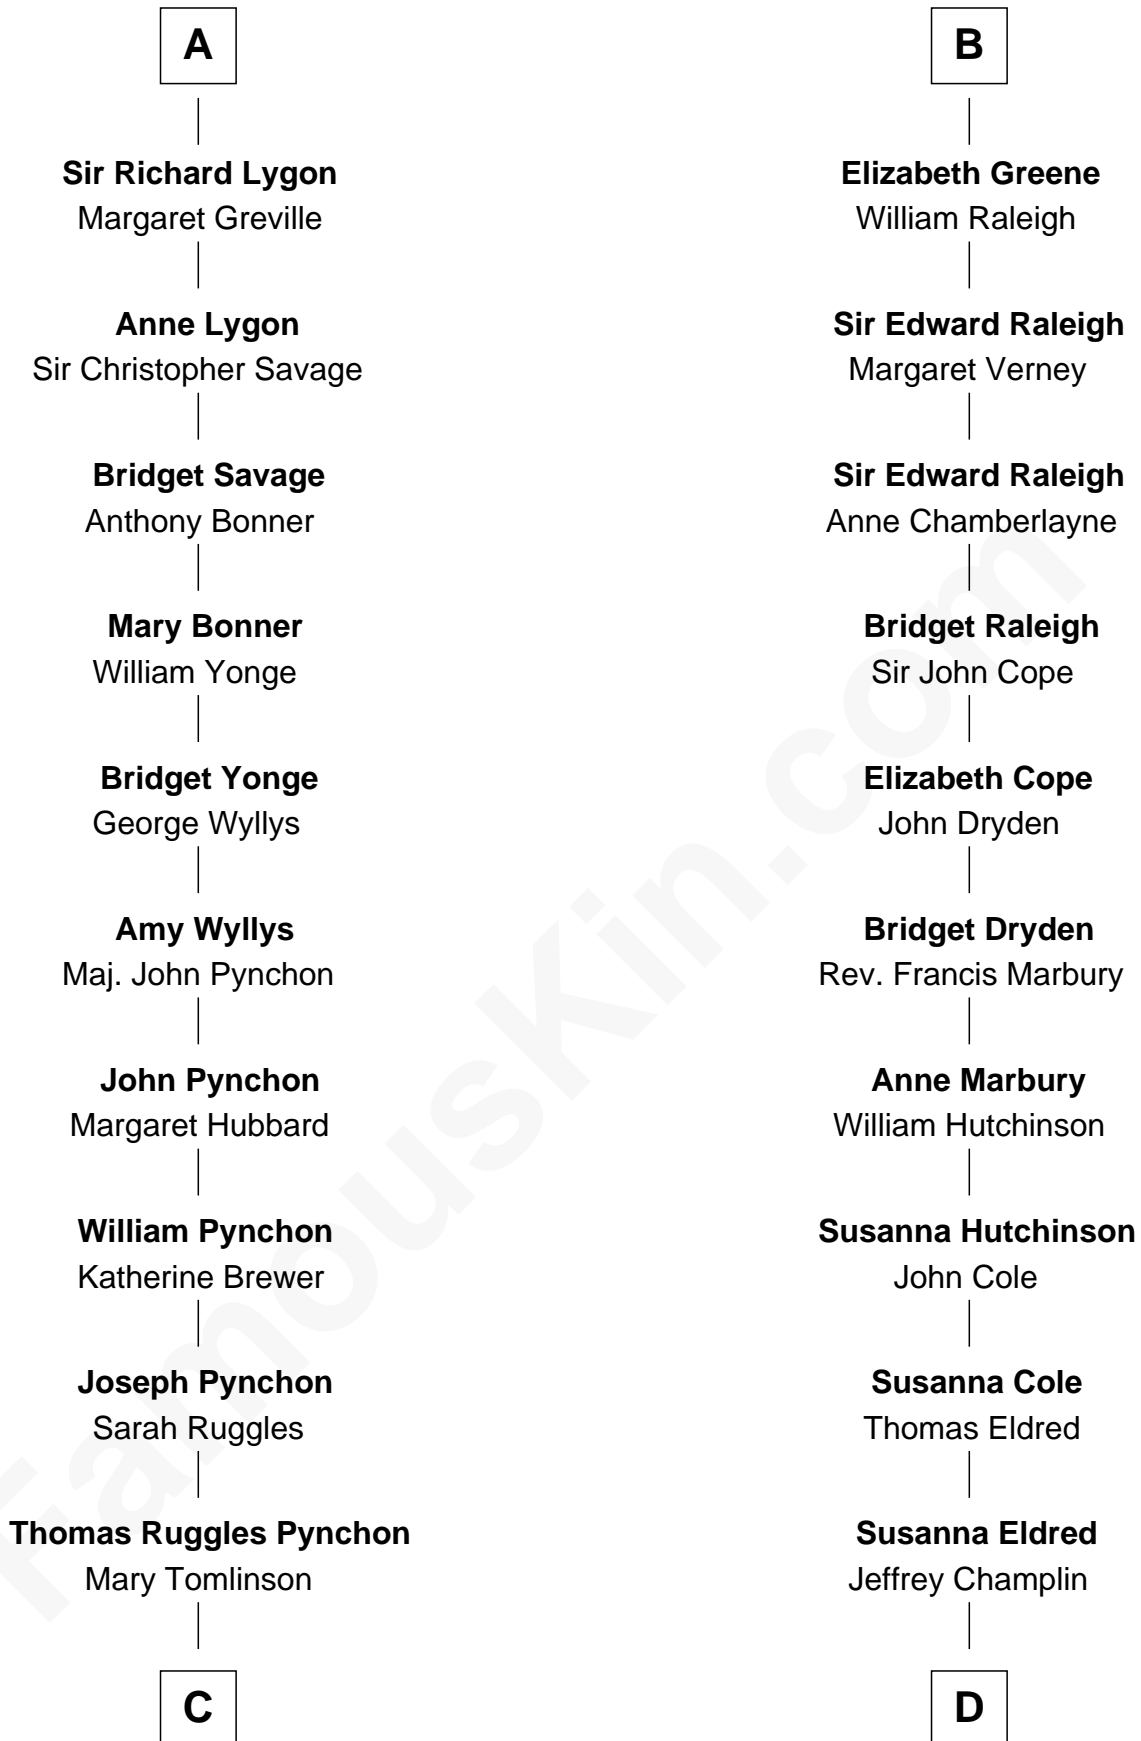

FamousKin.com Relationship Chart of

Thomas Pynchon

American Novelist

21st cousin of

Shanghai Pierce

Texas Cattleman

C

William Henry Ruggles Pynchon

Mary Murdock

William Lyon Pynchon

Annie Payne Cogswell

William Henry Chichele Pynchon

Carrie Susan Moyses

Thomas Ruggles Pynchon

Catherine Frances Bennett

Thomas Pynchon

Jonathan D. Pearce

Hanna Phillips Head

Shanghai Pierce

Texas Cattleman