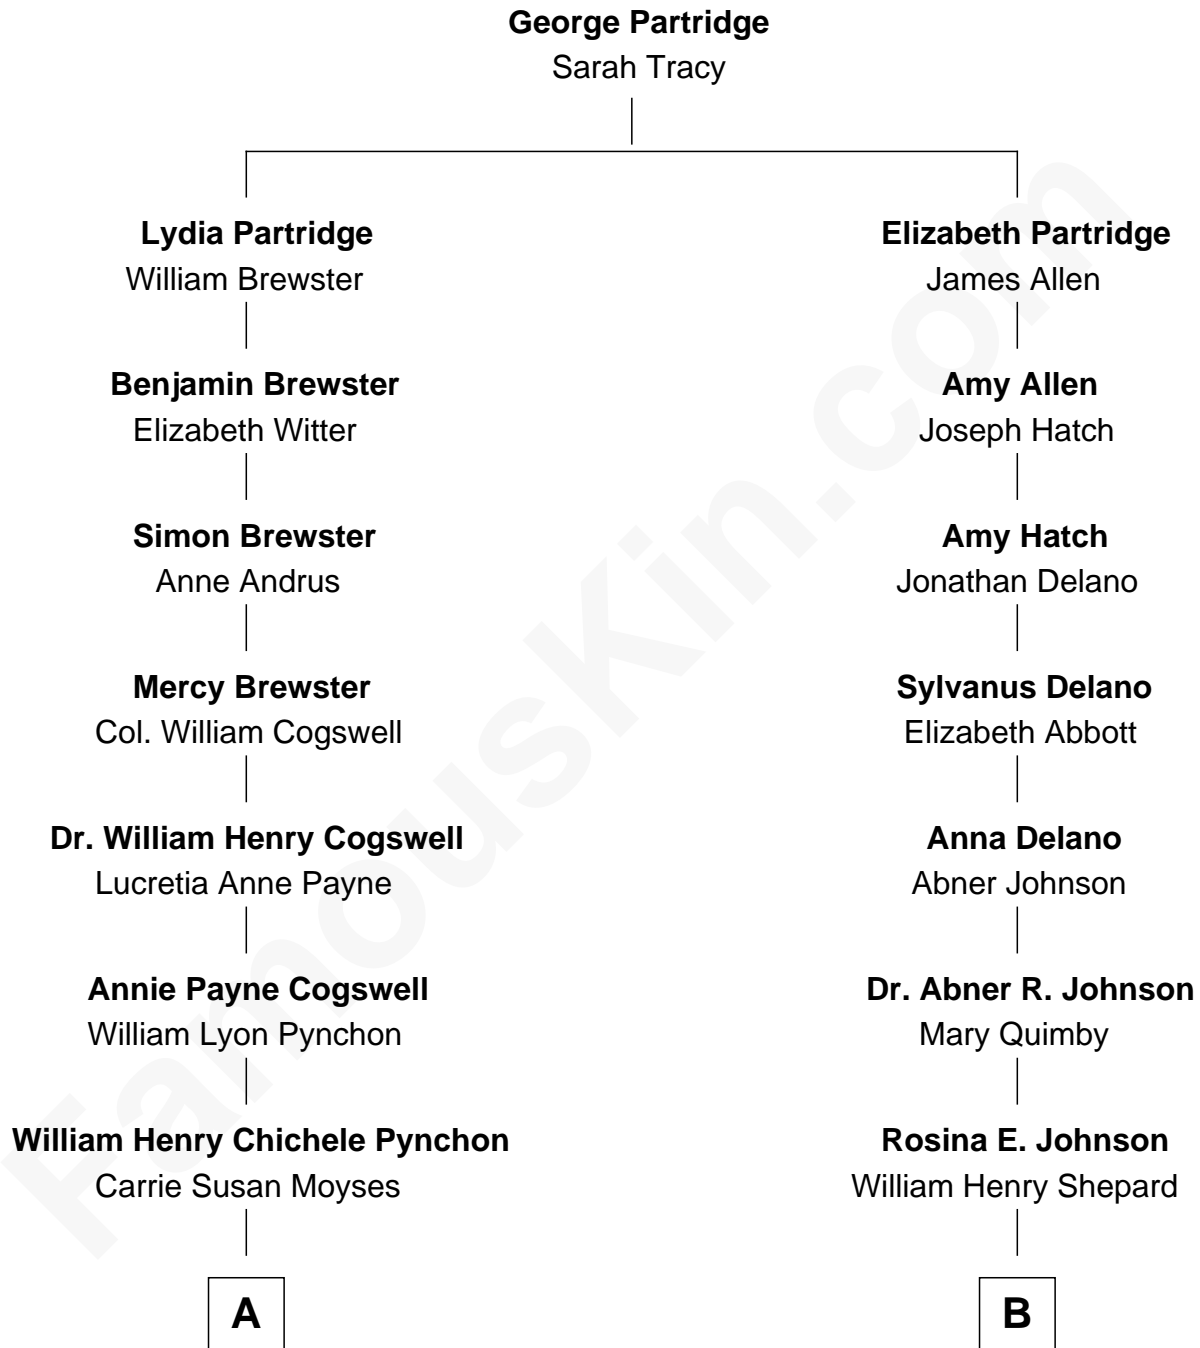

FamousKin.com
Relationship Chart of
Thomas Pynchon
American Novelist

8th cousin 1 time removed of
Alan Shepard
Mercury and Apollo Astronaut

A

Thomas Ruggles Pynchon
Catherine Frances Bennett

Thomas Pynchon
Novelist

B

Frederick Johnson Shepard
Annie Elizabeth Bartlett

Alan Bartlett Shepard
Pauline Renza Emerson

Alan Shepard
Mercury and Apollo Astronaut

FamousKin.com