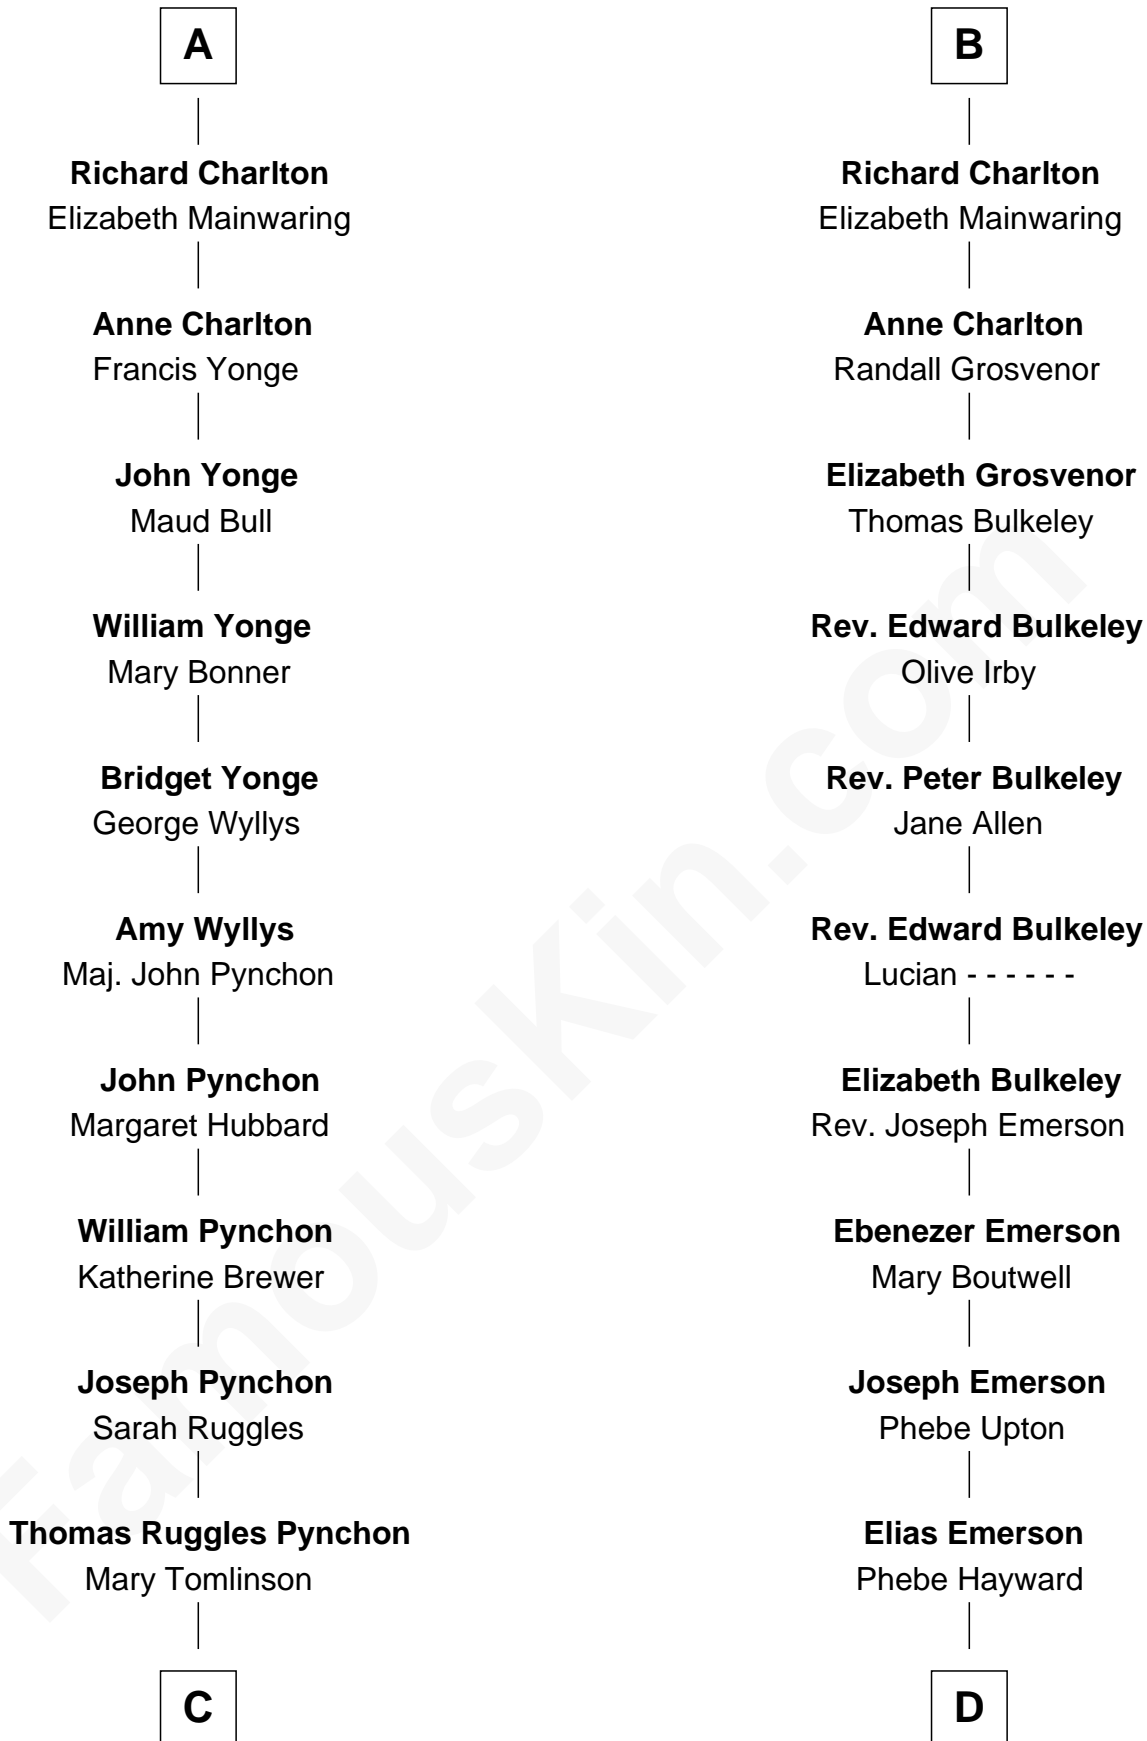

FamousKin.com Relationship Chart of

Thomas Pynchon

American Novelist

21st cousin of

Alan Shepard

Mercury and Apollo Astronaut

William d'Aubenev

Mabel of Chester

Sir Roger de Somery

Maud de Somery

Sir Henry de Erdington

Sir Henry de Erdington

Joan de Wolvey

Sir Giles de Erdington

Elizabeth de Tolthorpe

Margaret de Erdington

Sir Roger Corbet

Sir Robert Corbet

Margaret - - - - -

Mary Corbet

Robert Charlton

B

C

William Henry Ruggles Pynchon

Mary Murdock

William Lyon Pynchon

Annie Payne Cogswell

William Henry Chichele Pynchon

Carrie Susan Moyses

Thomas Ruggles Pynchon

Catherine Frances Bennett

Thomas Pynchon