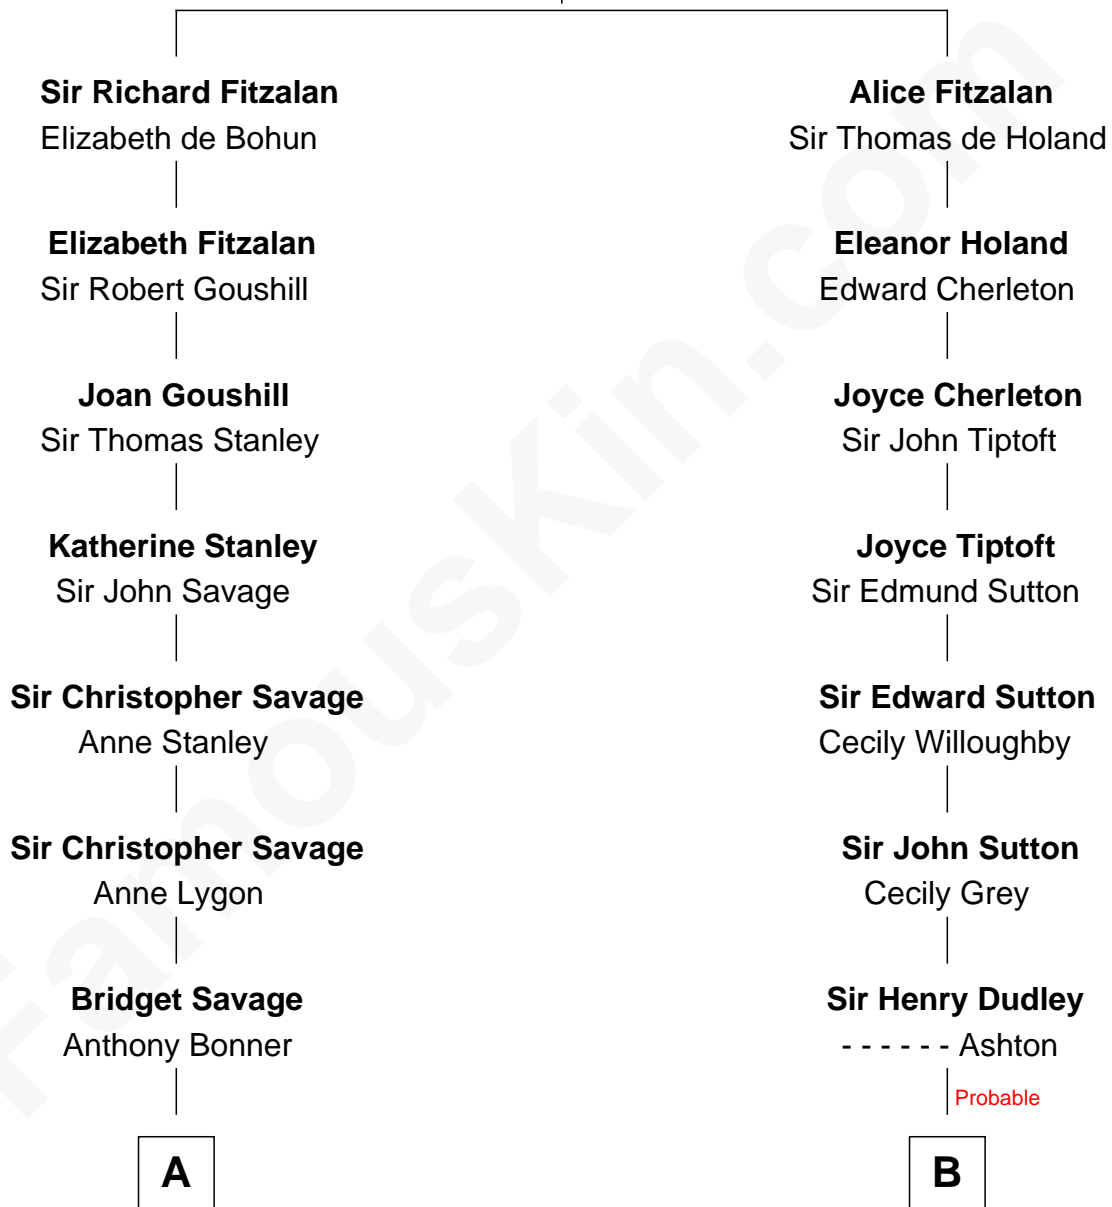

FamousKin.com Relationship Chart of

Thomas Pynchon

American Novelist

18th cousin of

Alan Shepard

Mercury and Apollo Astronaut

Richard Fitzalan
Eleanor Plantagenet

C

Thomas Ruggles Pynchon
Catherine Frances Bennett

Thomas Pynchon
Novelist

D

Alan Bartlett Shepard
Pauline Renza Emerson

Alan Shepard
Mercury and Apollo Astronaut

FamousKin.com