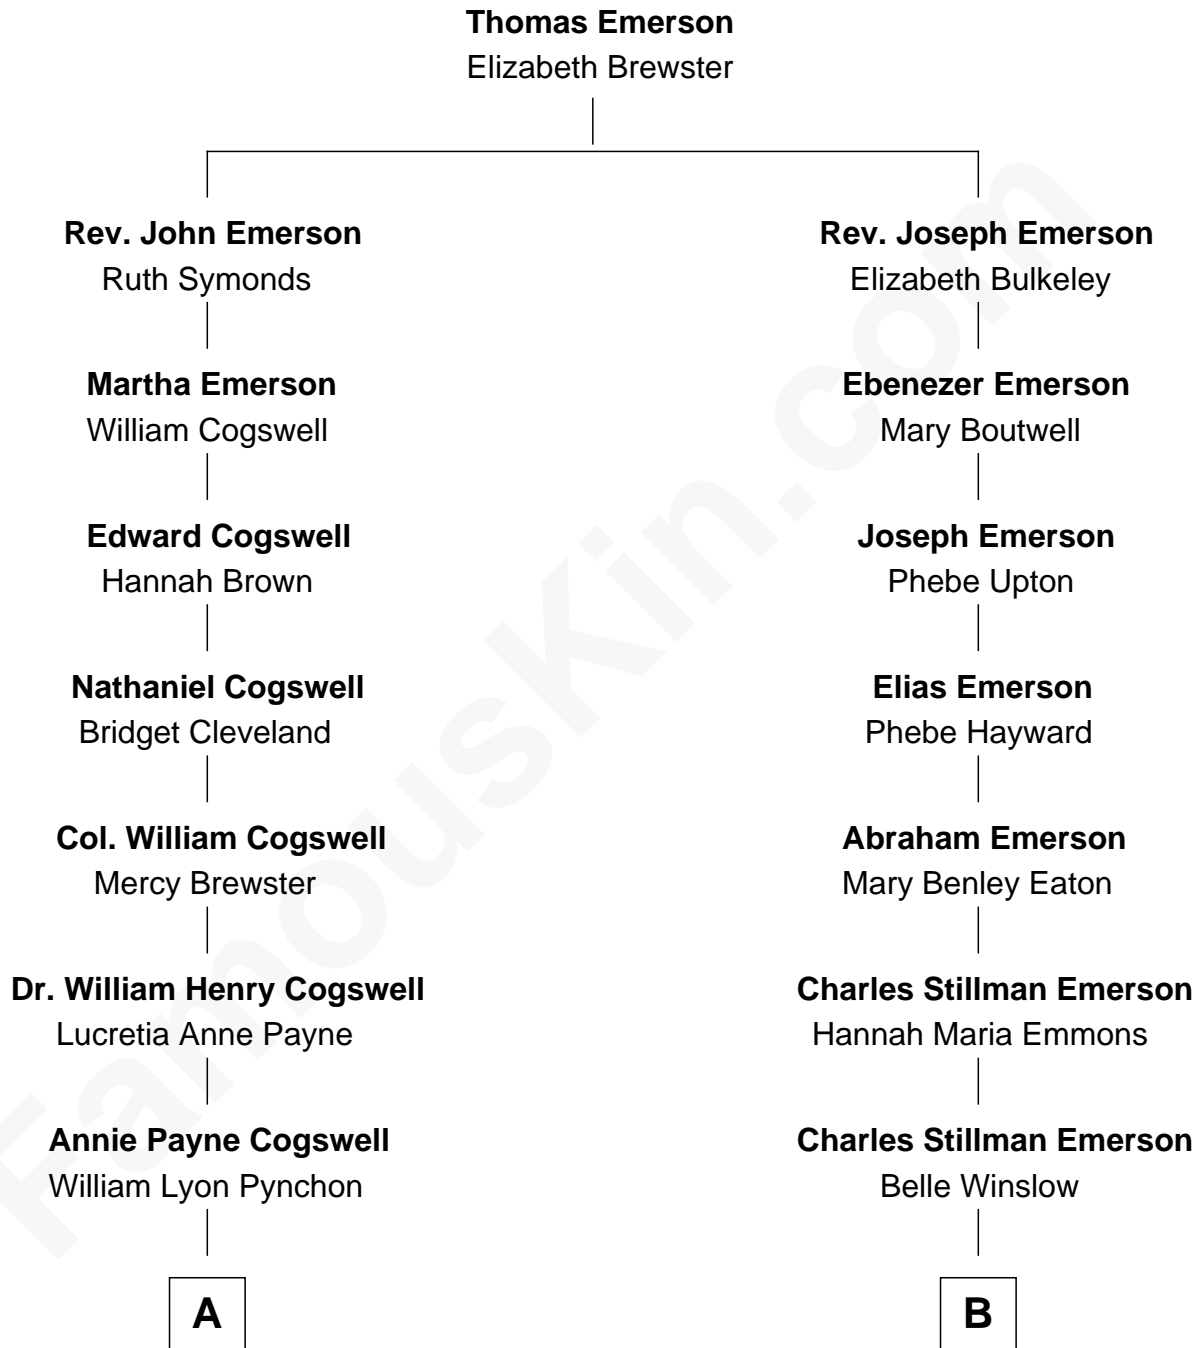

FamousKin.com
Relationship Chart of
Thomas Pynchon
American Novelist

8th cousin 1 time removed of
Alan Shepard
Mercury and Apollo Astronaut

A

William Henry Chichele Pynchon

Carrie Susan Moyses

Thomas Ruggles Pynchon

Catherine Frances Bennett

Thomas Pynchon

Novelist

B

Pauline Renza Emerson

Alan Bartlett Shepard

Alan Shepard

Mercury and Apollo Astronaut