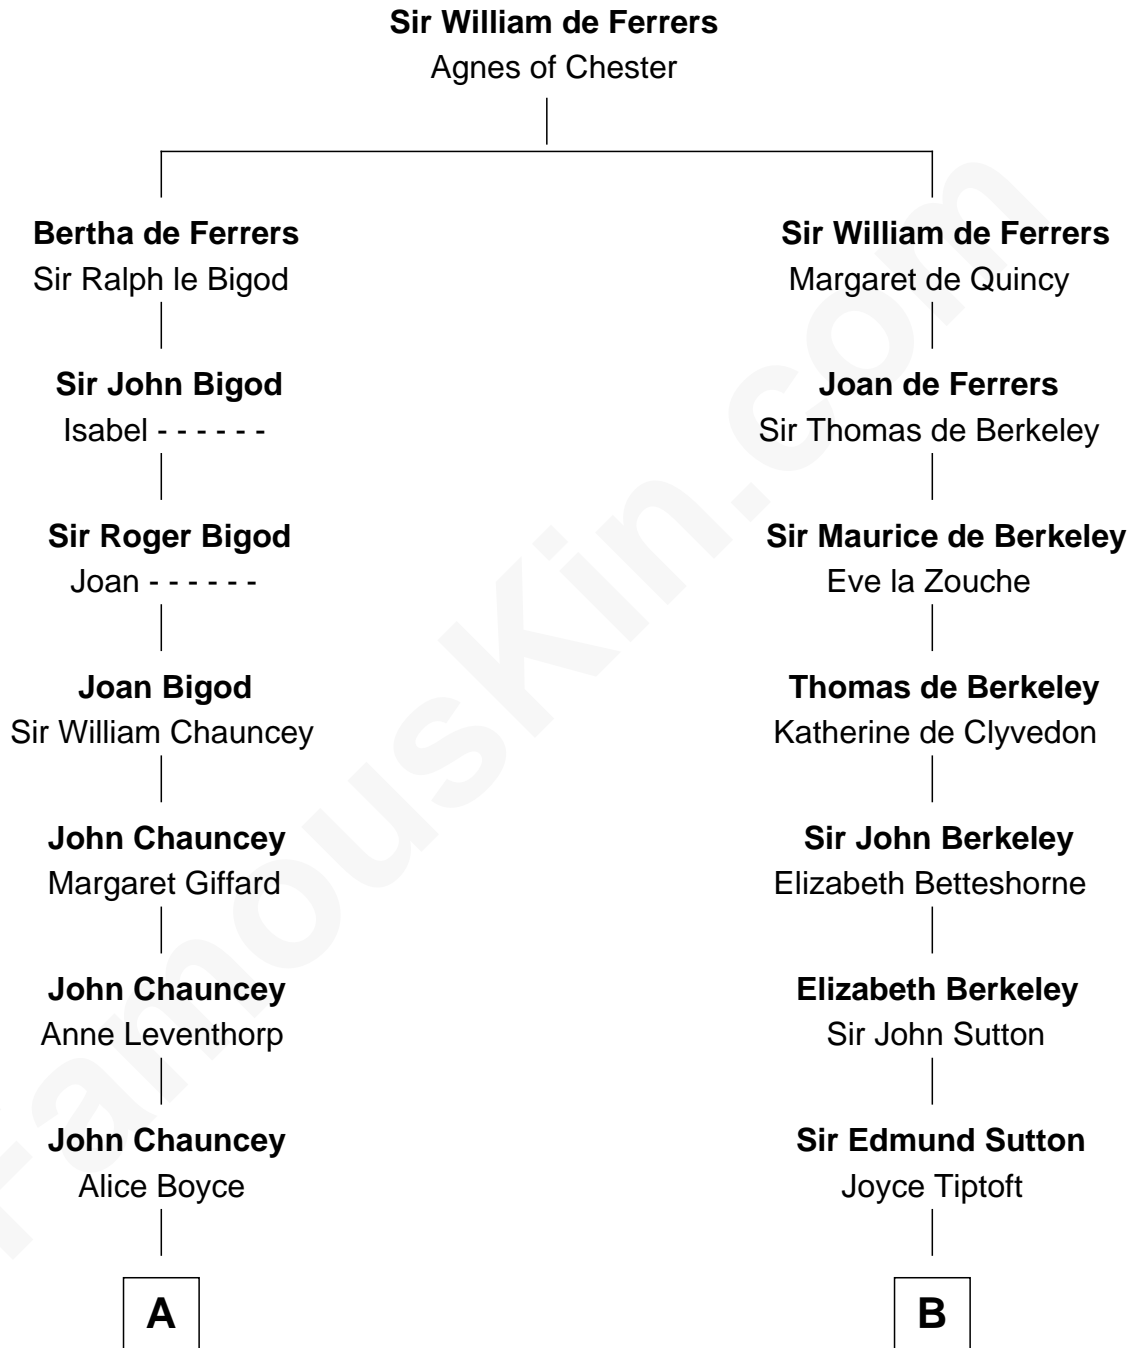

**FamousKin.com**  
**Relationship Chart of**  
**Thomas Pynchon**  
*American Novelist*

**20th cousin 1 time removed of**  
**Alan Shepard**  
*Mercury and Apollo Astronaut*

**C**

**William Lyon Pynchon**  
Annie Payne Cogswell

**William Henry Chichele Pynchon**  
Carrie Susan Moyses

**Thomas Ruggles Pynchon**  
Catherine Frances Bennett

**Thomas Pynchon**  
*Novelist*

**D**

**Bradbury Bartlett**  
Mary True

**Thomas Bradbury Bartlett**  
Victoria Elizabeth Williams Cilley

**Annie Elizabeth Bartlett**  
Frederick Johnson Shepard

**Alan Bartlett Shepard**  
Pauline Renza Emerson

**Alan Shepard**  
*Mercury and Apollo Astronaut*