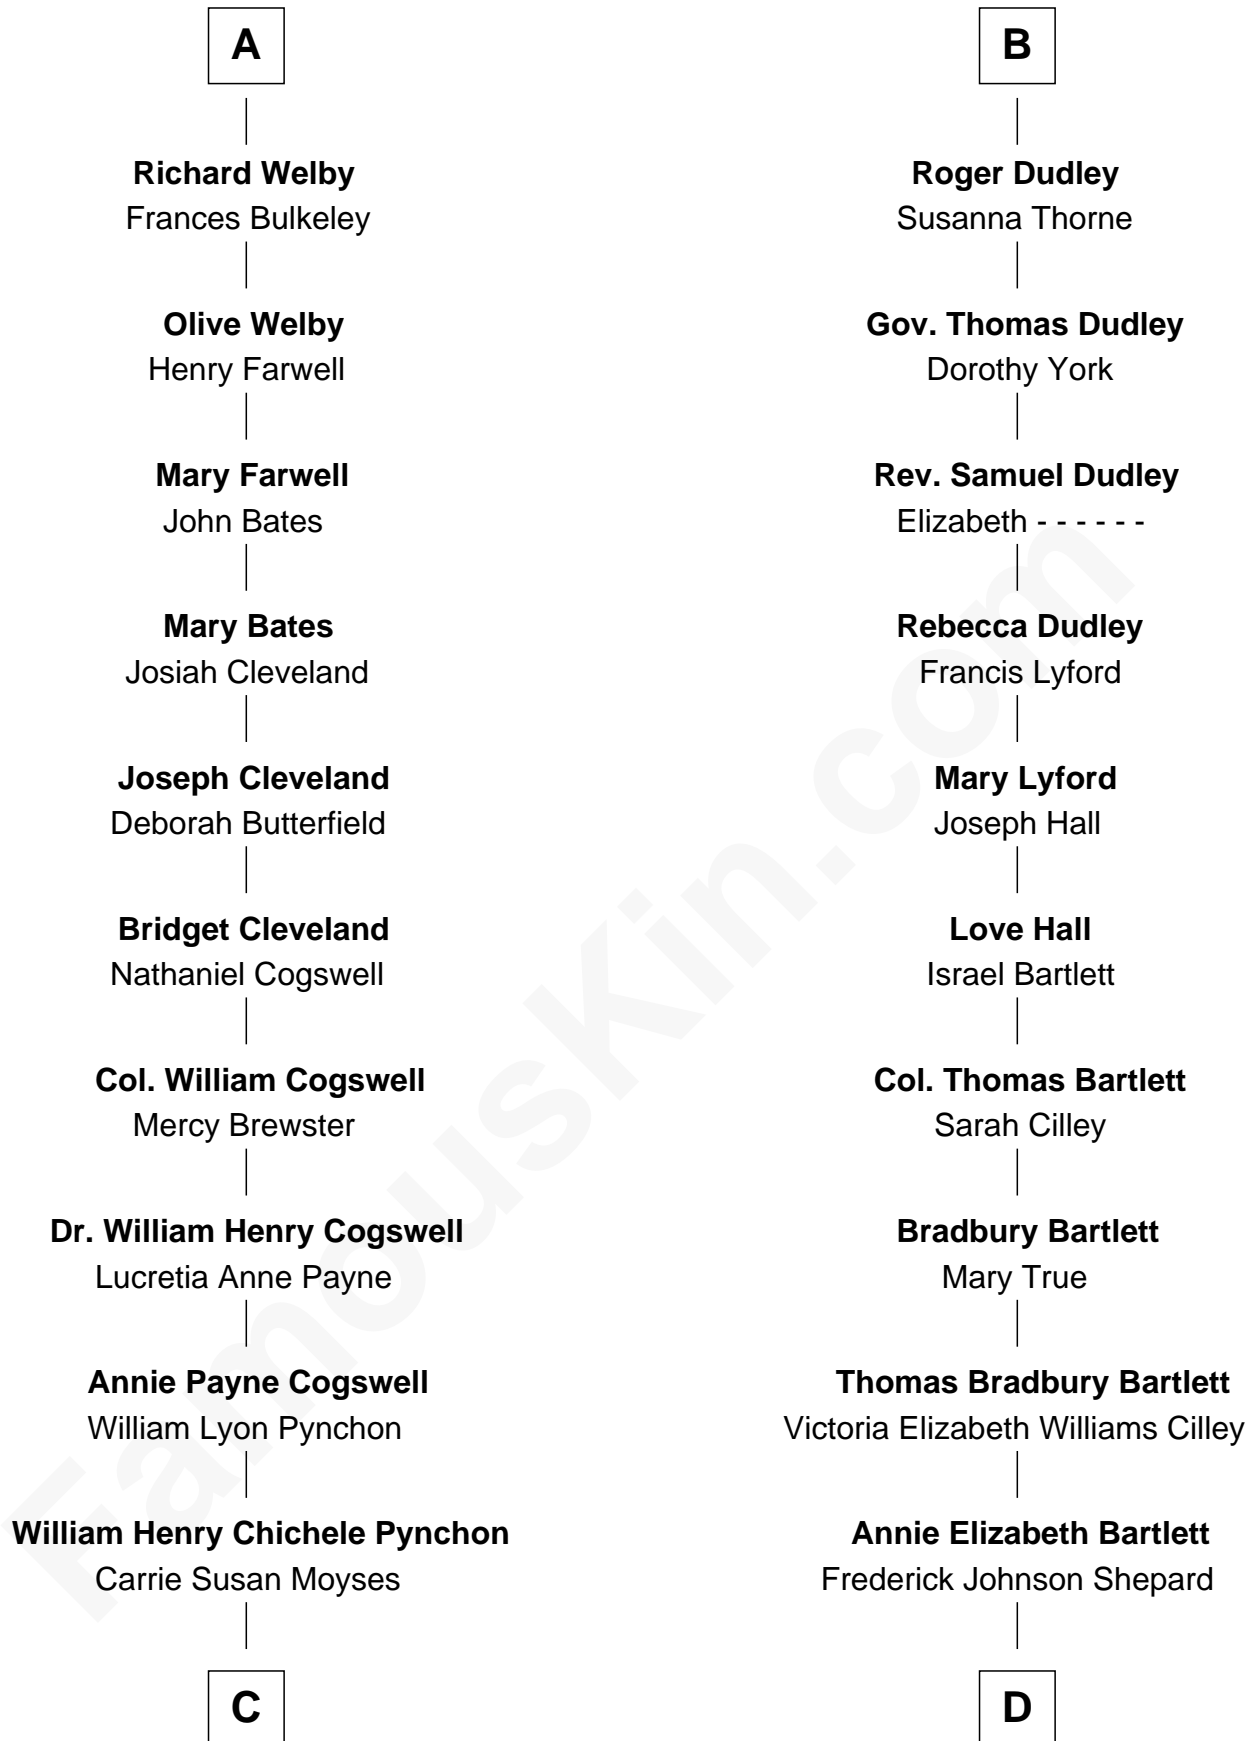

# FamousKin.com Relationship Chart of

**Thomas Pynchon**

*American Novelist*

18th cousin of

**Alan Shepard**

*Mercury and Apollo Astronaut*

**Sir Philip le Despencer**

Elizabeth - - - - -

**Sir Robert Tyrwhit**

Maud Talboys

**Katharine Tyrwhit**

Sir Richard Thimbleby

**Elizabeth Thimbleby**

Thomas Welby

**A**

**Alice le Despenser**

Cecily Willoughby

**Sir John Sutton**

Cecily Grey

**Sir Henry Dudley**

- - - - - Ashton

Probable

**B**

**C**

**Thomas Ruggles Pynchon**  
Catherine Frances Bennett

**Thomas Pynchon**  
*Novelist*

**D**

**Alan Bartlett Shepard**  
Pauline Renza Emerson

**Alan Shepard**  
*Mercury and Apollo Astronaut*

FamousKin.com